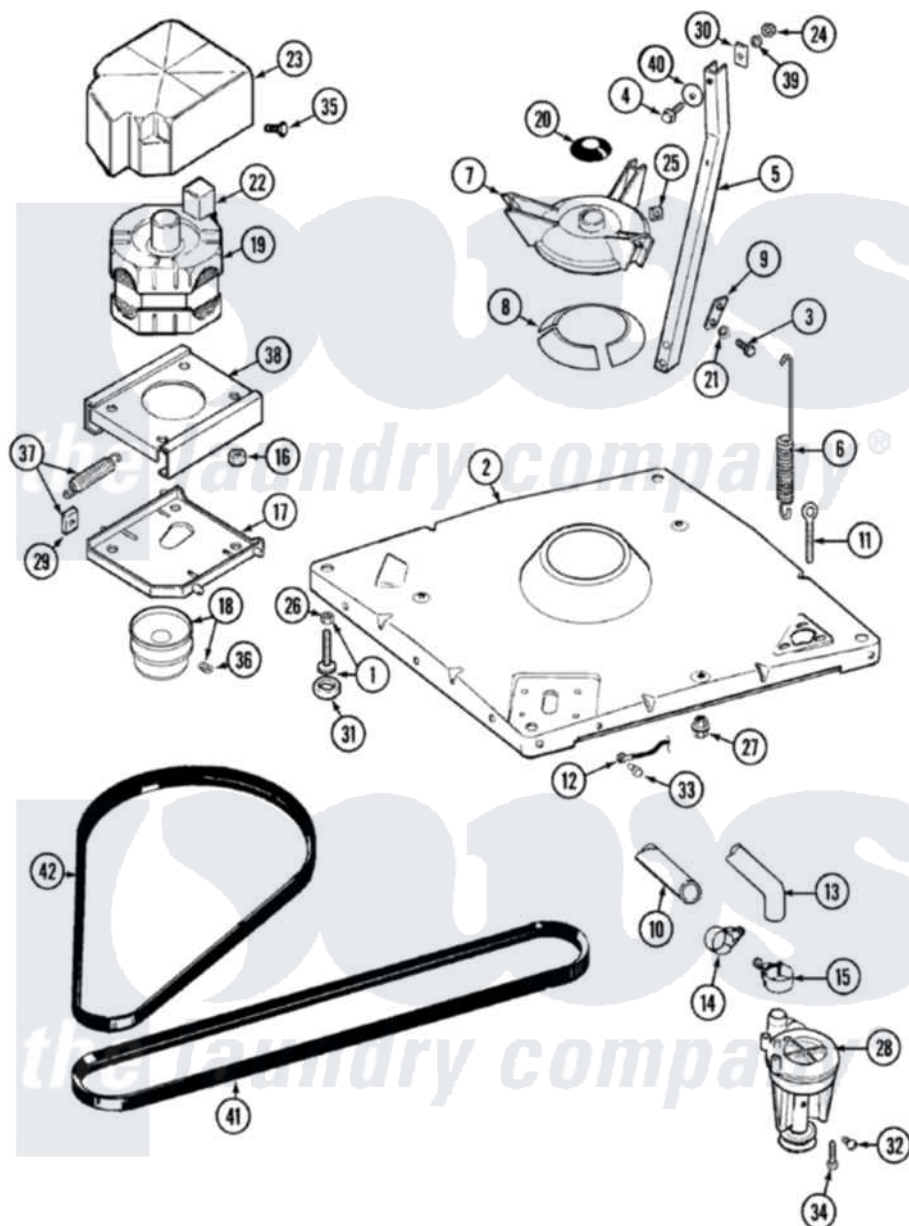

Maytag LAT2916AAE 01 - BASE

Maytag Residential Maytag LAT2916AAE Washer Parts Parts Diagram 01 - BASE
 Click on the part number to view part

Item	Original Part Number	Replaced By	Status	Part Description
1	Y302699	22003428		Leg, Adjustable
2	22001172	22002150		Base
3	Y015627			Screw- Hex
4	200744	W10175939		Bolt
"	205254	W10175938		Bolt
5	213053			Brace, Tub Part Not Used
6	22001300			Spring, Centering
7	203725			Damper W/Bolt And Clip
8	203956			Damper Pad Kit
9	213073			Washer, Double Brace
10	22001816			Hose, Drain
11	216416			Bolt, Eye/Centering Spring
12	901220			Ground Wire
13	213045			Hose, Outer Tub Part Not Used
14	22001820	285655		Clamp, Hose
15	22001640	285655		Clamp, Hose

16	Y311426	3400029	Nut, Adapter Plate
17	22001301		Mount, Motor Lower-Assembly
18	200816	6-2008160	Pulley- MO
19	201805	12002351	Motor-Drve
20	22001586		Deflector, Water
21	911852	486009	Lockwasher
22	206505	Not Available	PROD. No.201664-15, & No.205463-3.
"	205132	Not Available	SWITCH, MOTOR EXTERNAL START No.201664-14,205463- 4 & 201800-4
23	215098		Shield, Motor
24	Y052734		Nut, Carrage Bolts And Bracket
25	Y052785		Nut, Brace To Damper
26	210385		Lock Nut For Adjustable Leg
27	211949		Nut, Adjustment Eyebolt
28	202203	6-2022030	Pump As Pa
29	204998	205000	Roller And Spring Kit 4+Spr
30	212979	Not Available	WASHER, TUB BRACE
31	210684		Foot, Adjustable Leg
32	Y015408	22003235	Screw, Bearing Insert
33	Y705026	3370225	Screw
34	211880		Screw, HeX Head No.10 X 1/2 Inc
35	213121	3400111	Screw, 12-14 X 5/8
36	Y053241		Set Screw, Motor Pulley
37	205000		Roller And Spring Kit 4+Spr
38	214956		Motor Mount Assembly
39	Y054867		Washer, Lock
40	211100		Washer, Outer Tub
41	211124		Part Not Used
42	211125		V Belt, DriVe Pulley