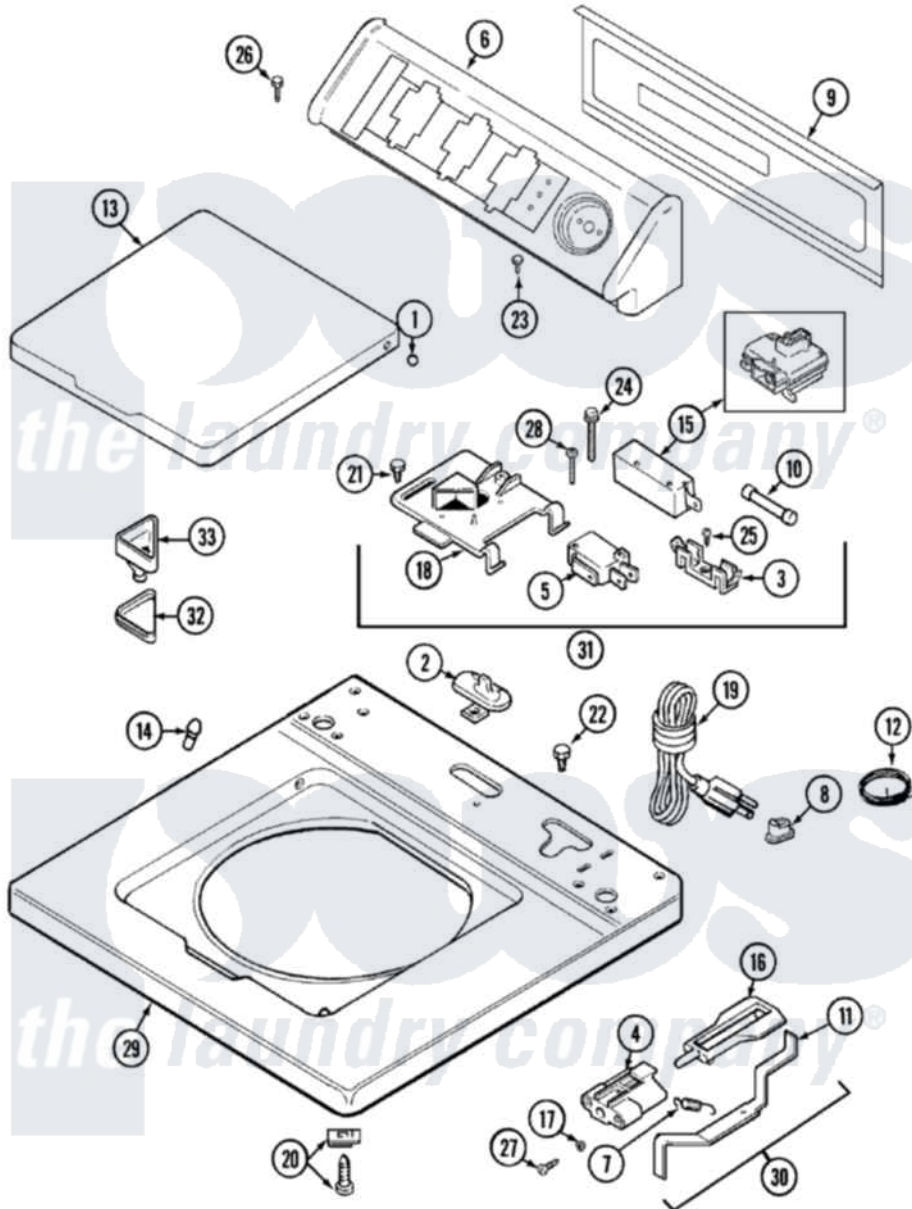

Maytag LAT2916AAE 05 - TOP

Maytag [Residential Maytag LAT2916AAE Washer Parts](#) Parts Diagram 05 - TOP
 Click on the part number to view part

Item	Original Part Number	Replaced By	Status	Part Description
1	211726			Hinge, Ball Lid
2	22001298			Cap, Top Cover
"	207159	489355		Screw, 8 X 1/2
3	W10124350		Not Available	NOT REQUIRED PART OR SEE NOTE
"	207167			Block, Fuse
4	22002135			Bracket, Unbalance
"	22001645		Not Available	BRACKET, UNBALANCE---NA
5	W10124350		Not Available	NOT REQUIRED PART OR SEE NOTE
"	207166			Switch, Check
6	22001670			Console
7	213720			Spring, Lid Switch
8	211881			Grommet, Cord Part Not Used-Gas Models Only
9	22001662	8534058		Screw
"	216423	3370225		Screw

"	22001814		Back Panel, Console
10	22001673	22001682	Switch Assembly, Lid W/4amp Fuse
"	W10124350		Not Available NOT REQUIRED PART OR SEE NOTE
11	22001672		Lever, Unbalance
"	22001968		Lever, Unbalance
12	22001654		Wire, Ground
"	Y705026	3370225	Screw
13	22001676	22001893	Lid
"	22001674	22001893	Lid
14	212716		Bumper, Lid
15	205415	279347	Switch-Lid
"	22001967	12001908	Switch-Lid
16	216255		Plunger, Lid Switch
17	211500		Washer, Bracket To Top Cover
18	22001678		Bracket, Switch And Fuse
"	W10124350		Not Available NOT REQUIRED PART OR SEE NOTE
19	208194	22003062	Cord, Power
20	22001402	214354	Screw, Top Cover To Cabnt.
21	207159	489355	Screw, 8 X 1/2
22	Y705026	3370225	Screw
23	216423	3370225	Screw
24	213501		Screw, No.6-20 X 1-1/8 Inch
25	Y311711		Screw, Fuse Block
26	216423	3370225	Screw
27	22001600	25-7809	Screw, No.6-20 1/2 Flthd Torx
28	22001352		Screw, Check Switch
29	22001781	22002145	Cover Assembly, Top
"	22002145		Cover Assembly, Top
30	22001969		Unbalance Lever Assembly
"	22001681		Unbalance Lever Assembly
31	22001682		Switch Assembly, Lid W/4amp Fuse
32	215374		Not Available GASKET FOR BLEACH CUP
33	22001006		Cup, Bleach