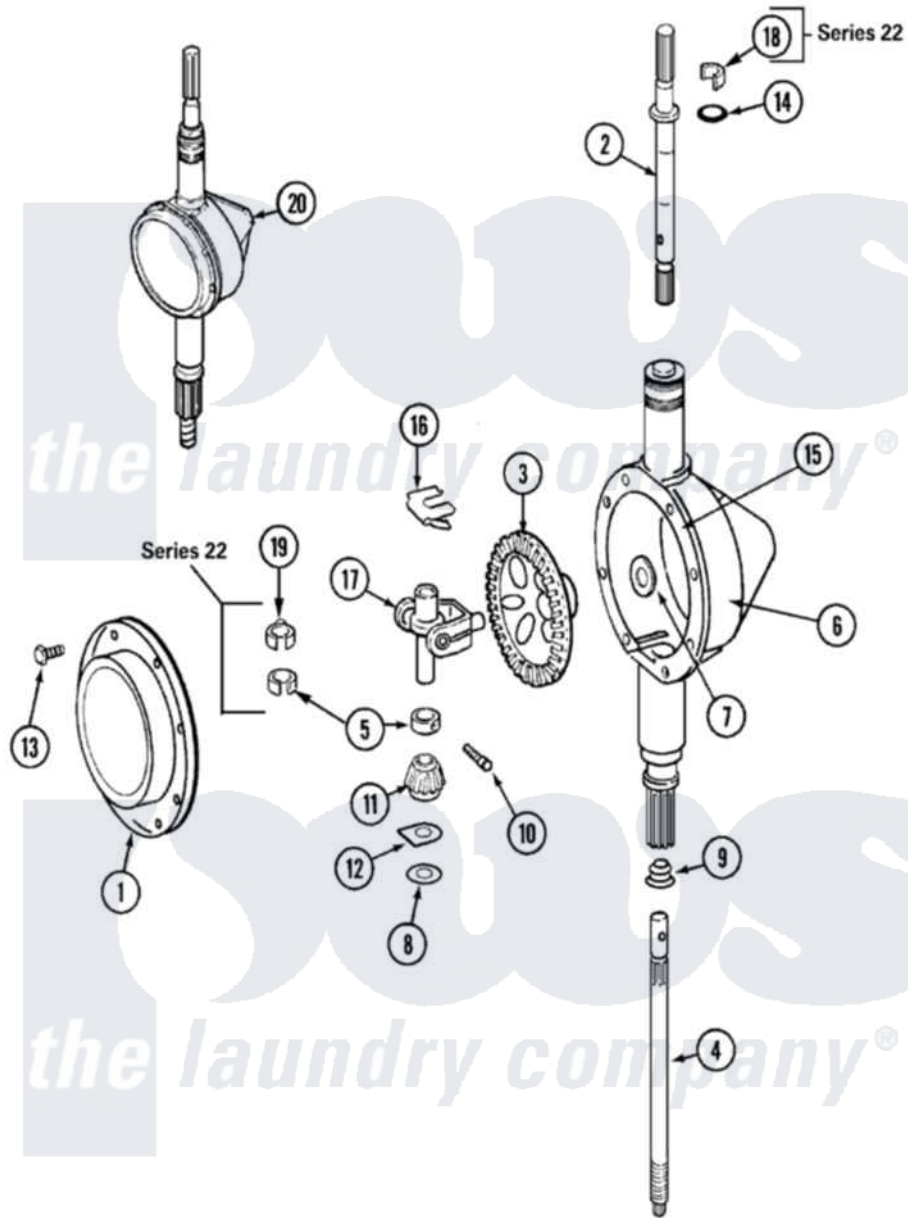

# Maytag LAT2916AAE 06 - TRANSMISSION

Maytag Residential Maytag LAT2916AAE Washer Parts Parts Diagram 06 - TRANSMISSION  
 Click on the part number to view part

Item	Original Part Number	Replaced By	Status	Part Description
1	<a href="#">206628</a>			Cover, Transmission
2	22002415	<a href="#">6-2168983</a>		Shaft- Agi
"	207153	<a href="#">6-2097820</a>		Kit- Shaft
3	206713	<a href="#">6-2067130</a>		Gear- Beve
4	22002342	<a href="#">6-2300050</a>		Shaft- Cen
"	215410	<a href="#">12001450</a>		Ctr Shaft W/Collar Andkeeper- Dp
5	<a href="#">22002353</a>			Collar, Center Shaft
"	215415		Not Available	COLLAR, LOWER
6	22002416	<a href="#">6-2300100</a>		Assembly-
"	206624	<a href="#">6-2097750</a>		Trans Dee
7	<a href="#">215394</a>			Washer, Bevel Gear
8	211483	<a href="#">6-2114830</a>		Washer- SP
9	206602	<a href="#">207843</a>		Lip Seal Repair Kit
10	<a href="#">Y206629</a>			Pin, Collar
"	W10124350		Not Available	NOT REQUIRED PART OR SEE NOTE

11	215401	<a href="#">W10221114</a>		Pinion
12	<a href="#">215395</a>			Plate, Clutch
13	215417		Not Available	SCREW, TRANSMISSION COVER
"	215417		Not Available	SCREW, TRANSMISSION COVER
14	<a href="#">22002417</a>			O-Ring AgitatOr Shaft
"	<a href="#">210690</a>			Seal, Rubber
15	Y058700	<a href="#">675652</a>		Adhesive
16	<a href="#">215581</a>			Spring, Agitator Shaft
"	W10124350		Not Available	NOT REQUIRED PART OR SEE NOTE
17	206685	<a href="#">6-2066850</a>		Yoke
18	<a href="#">22002340</a>			Collar, Agitator Shaft
19	<a href="#">22002341</a>			Collar, Lower Plastic Keeper
20	206707	<a href="#">6-2097750</a>		Trans Dee
"	22002126	<a href="#">6-2097750</a>		Trans Dee