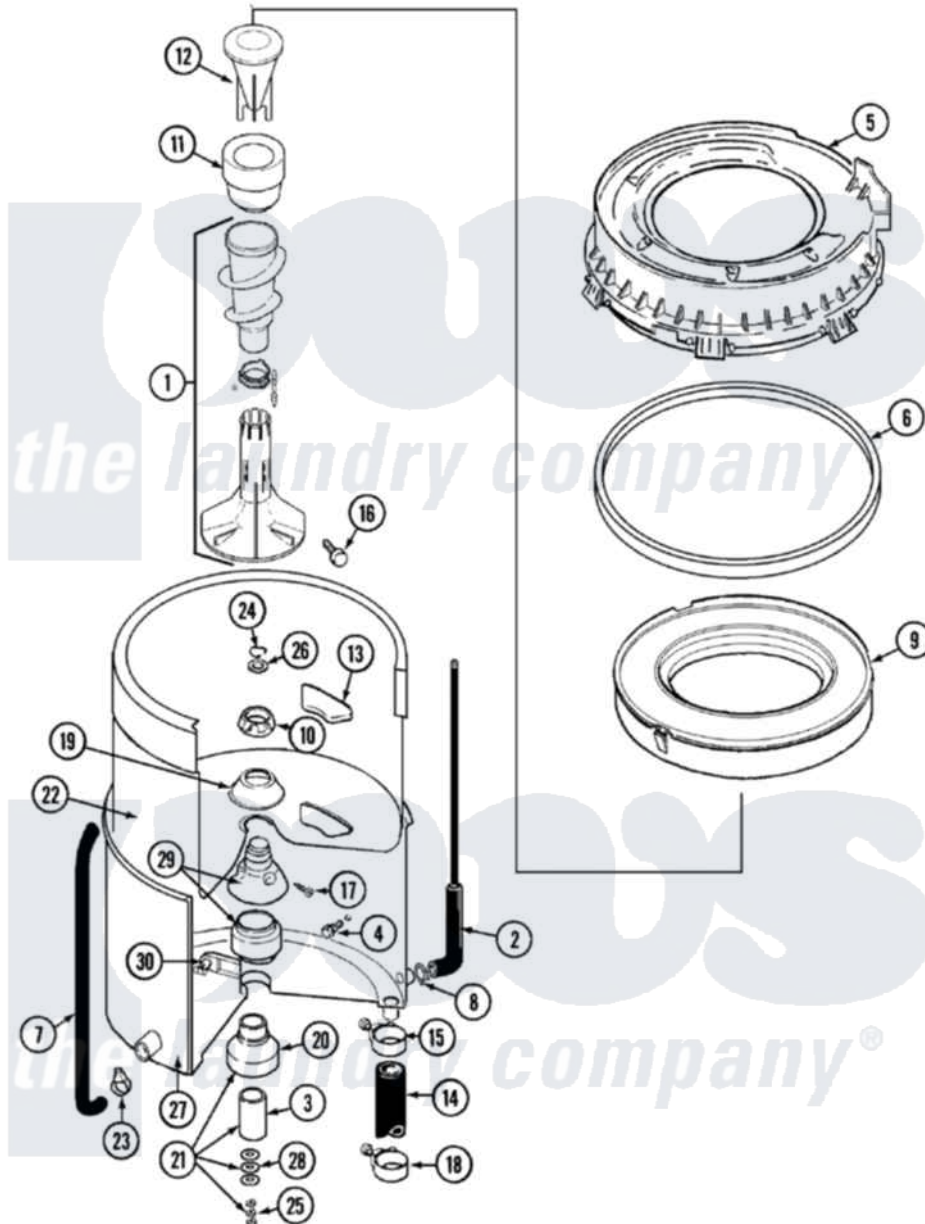

Maytag LAT2916AAE 07 - TUB

Maytag [Residential Maytag LAT2916AAE Washer Parts](#) Parts Diagram 07 - TUB
 Click on the part number to view part

Item	Original Part Number	Replaced By	Status	Part Description
1	22001821			Agitator Auger And Base Assembly
2	22001036	22001619		Tube, Water Level Switch
3	211130			Bearing Liner, Tub Bearing
4	200744	W10175939		Bolt
"	205254	W10175938		Bolt
5	22001299			Tub Cover And Gasket Assembly
6	Y22001201	22001007		Gasket, Cover To Tub
7	22001320			Tube, Bleach
8	211641			Clamp, 1-1/16"
9	22001142			Ring, Balance
10	211047	6-2110472		Nut- Clamp
11	22001805	21001905		Dispenser, Fabric
12	22001806	21001905		Dispenser, Fabric
13	207219			Filter, Self-Cleaning
14	213045			Hose, Outer Tub Part Not

14	213043		Used
15	22001640	285655	Clamp, Hose
16	22001819		L0cking Screw And O Ring
17	22001423		Set Screw, Mounting Stem
18	22001640	285655	Clamp, Hose
19	211210		Washer, Clamping Nut
20	200824	6-2040130	Tub Bearin
21	204013	6-2040130	Tub Bearin
22	22001139		Tub, Inner
23	205161	489503	Clamp
24	Y015667		Retaining Ring
25	Y054867		Washer, Lock
26	Y015666		Washer, Retaining -
27	22001114	Not Available	TUB, OUTER (EX. LARGE)
28	211100		Washer, Outer Tub
29	22001648	6-2095720	Mounting S
30	214434		Spout, Deflector