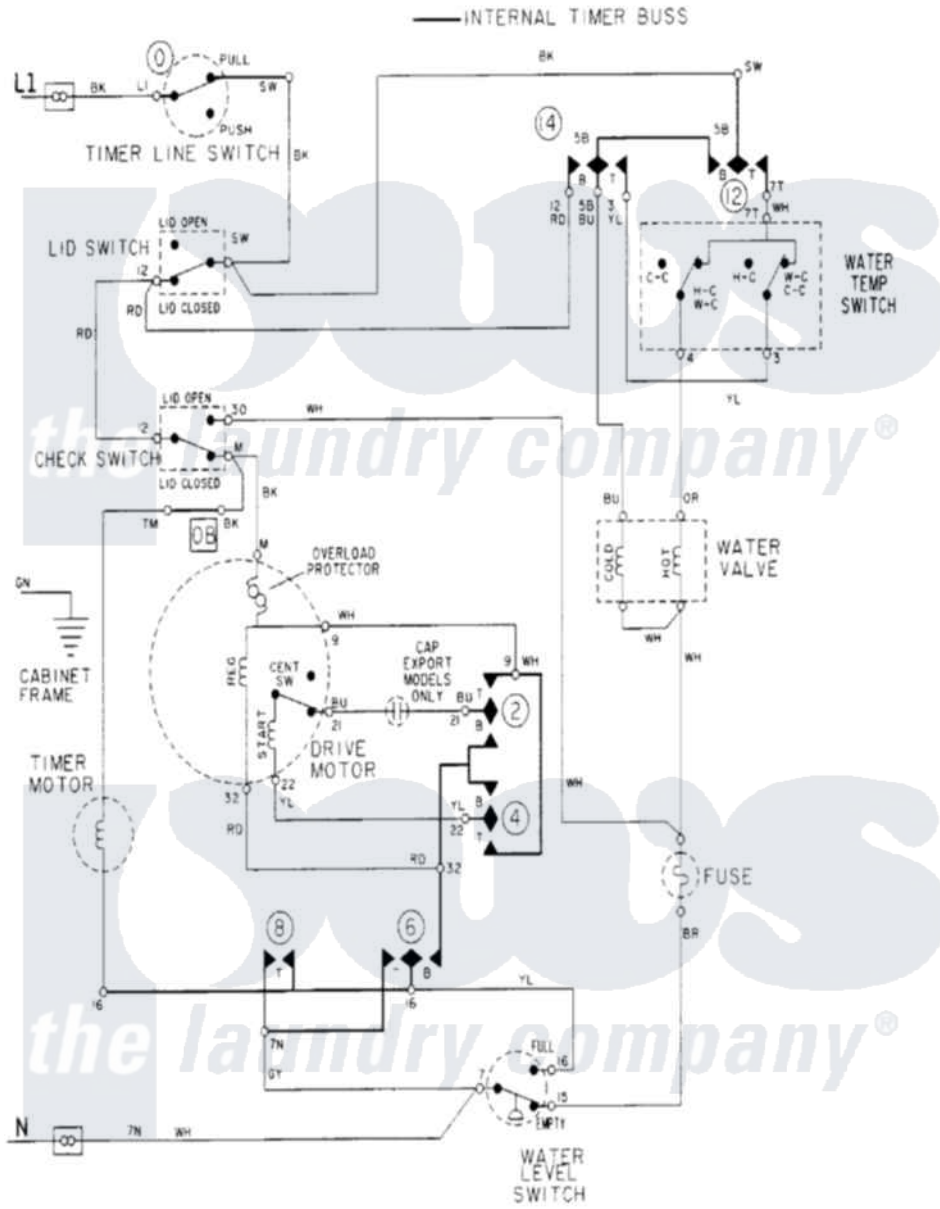

# Maytag LAT2916AAE 08 - WIRING INFORMATION

Maytag [Residential Maytag LAT2916AAE Washer Parts](#) Parts Diagram 08 - WIRING INFORMATION  
 Click on the part number to view part

Item	Original Part Number	Replaced By	Status	Part Description
1	16002092		Not Available	MANUAL, PARTS
NI	15001921		Not Available	WIRING INFORMATION