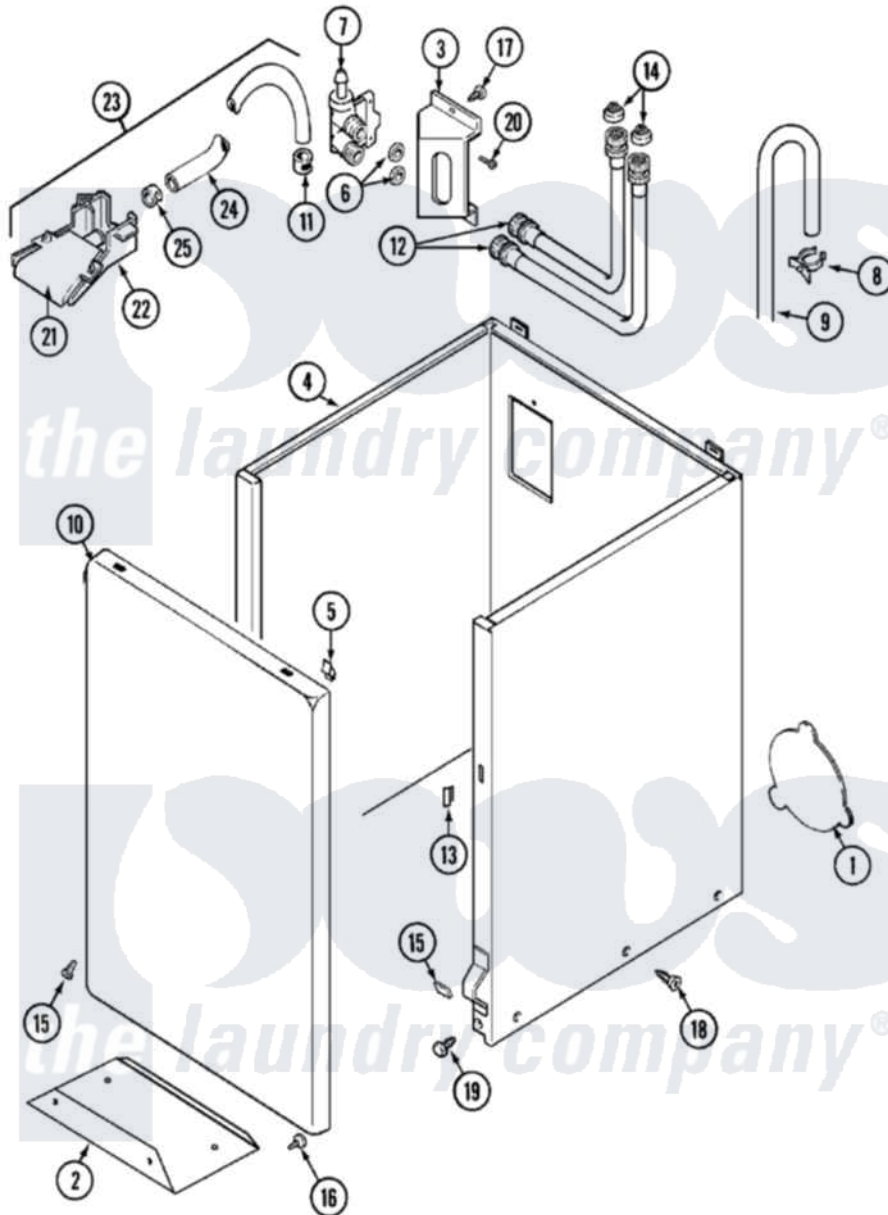

# Maytag LAT2916AAM 02 - CABINET

Maytag [Residential Maytag LAT2916AAM Washer Parts](#) Parts Diagram 02 - CABINET  
 Click on the part number to view part

Item	Original Part Number	Replaced By	Status	Part Description
1	211294	<a href="#">90767</a>		Screw, 8A X 3/8 HeX Washer Head Tapping
"	211878		Not Available	PLATE, ACCESS
"	22001683	<a href="#">22002924</a>		Plate, Access
2	<a href="#">213846</a>			Guard, Belt
3	214812	<a href="#">22002361</a>		Bracket, Water Valve
"	<a href="#">22002371</a>			Bracket
4	<a href="#">22001303</a>			Cabinet ----NA
"	22002380	<a href="#">22001303</a>		Cabinet ----NA
5	<a href="#">22001650</a>			Fastener, Spring
6	<a href="#">Y013783</a>			Washer, Inlet Hose
7	214337	<a href="#">96160</a>		Screen
"	<a href="#">22002360</a>			Valve, Water
"	<a href="#">22001274</a>			Valve, Water
8	22001815	<a href="#">22002765</a>		Clip, Hose
9	<a href="#">22001816</a>			Hose, Drain
10	<a href="#">22001817</a>			Sheet, Sound Damper