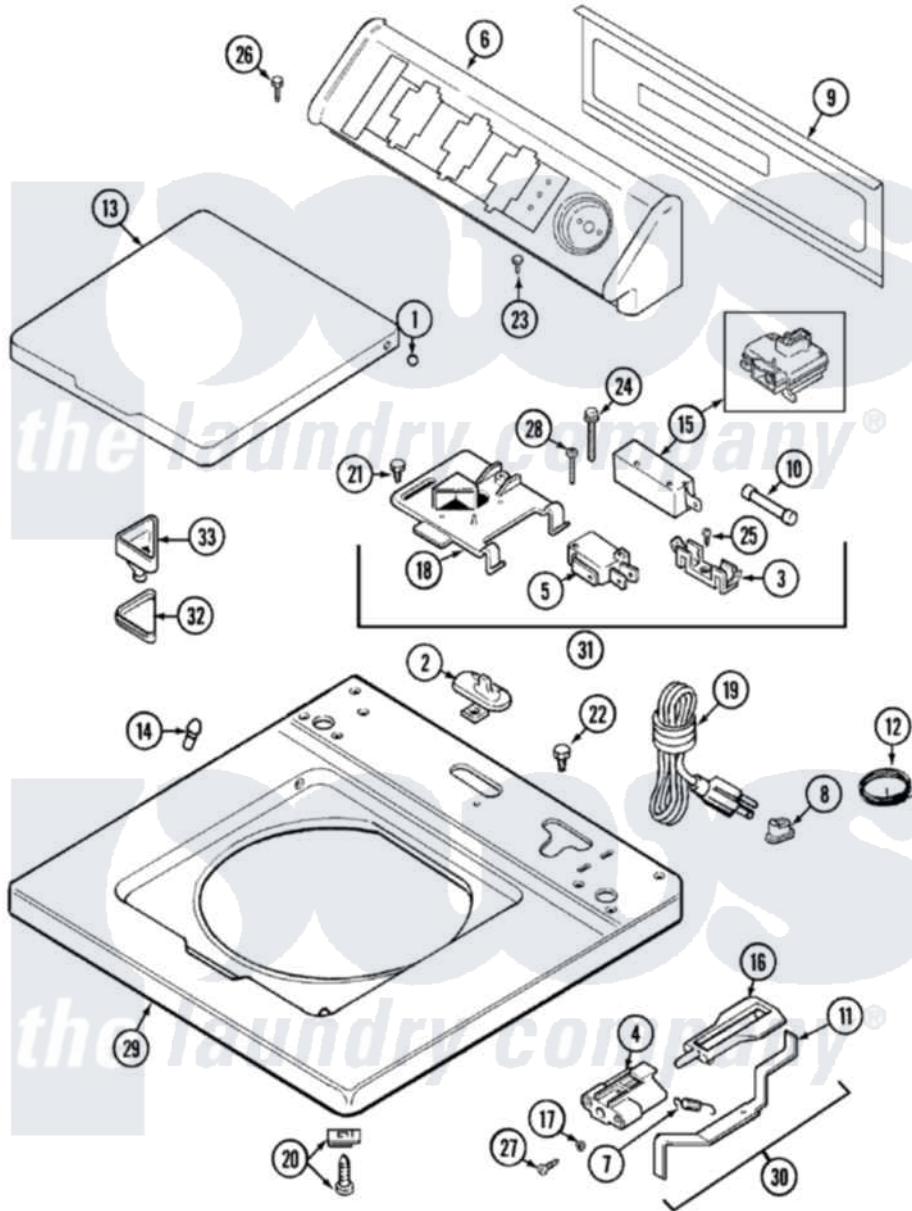

# Maytag LAT2916AAM 05 - TOP

Maytag [Residential Maytag LAT2916AAM Washer Parts](#) Parts Diagram 05 - TOP  
 Click on the part number to view part

Item	Original Part Number	Replaced By	Status	Part Description
1	<a href="#">211726</a>			Hinge, Ball Lid
2	<a href="#">22001298</a>			Cap, Top Cover
"	207159	<a href="#">489355</a>		Screw, 8 X 1/2
3	W10124350		Not Available	NOT REQUIRED PART OR SEE NOTE
"	<a href="#">207167</a>			Block, Fuse
4	<a href="#">22002135</a>			Bracket, Unbalance
"	22001645		Not Available	BRACKET, UNBALANCE---NA
5	W10124350		Not Available	NOT REQUIRED PART OR SEE NOTE
"	<a href="#">207166</a>			Switch, Check
6	<a href="#">22001671</a>			Console ---NA
7	<a href="#">213720</a>			Spring, Lid Switch
8	<a href="#">211881</a>			Grommet, Cord Part Not Used-Gas Models Only
9	22001662	<a href="#">8534058</a>		Screw
"	216423	<a href="#">3370225</a>		Screw