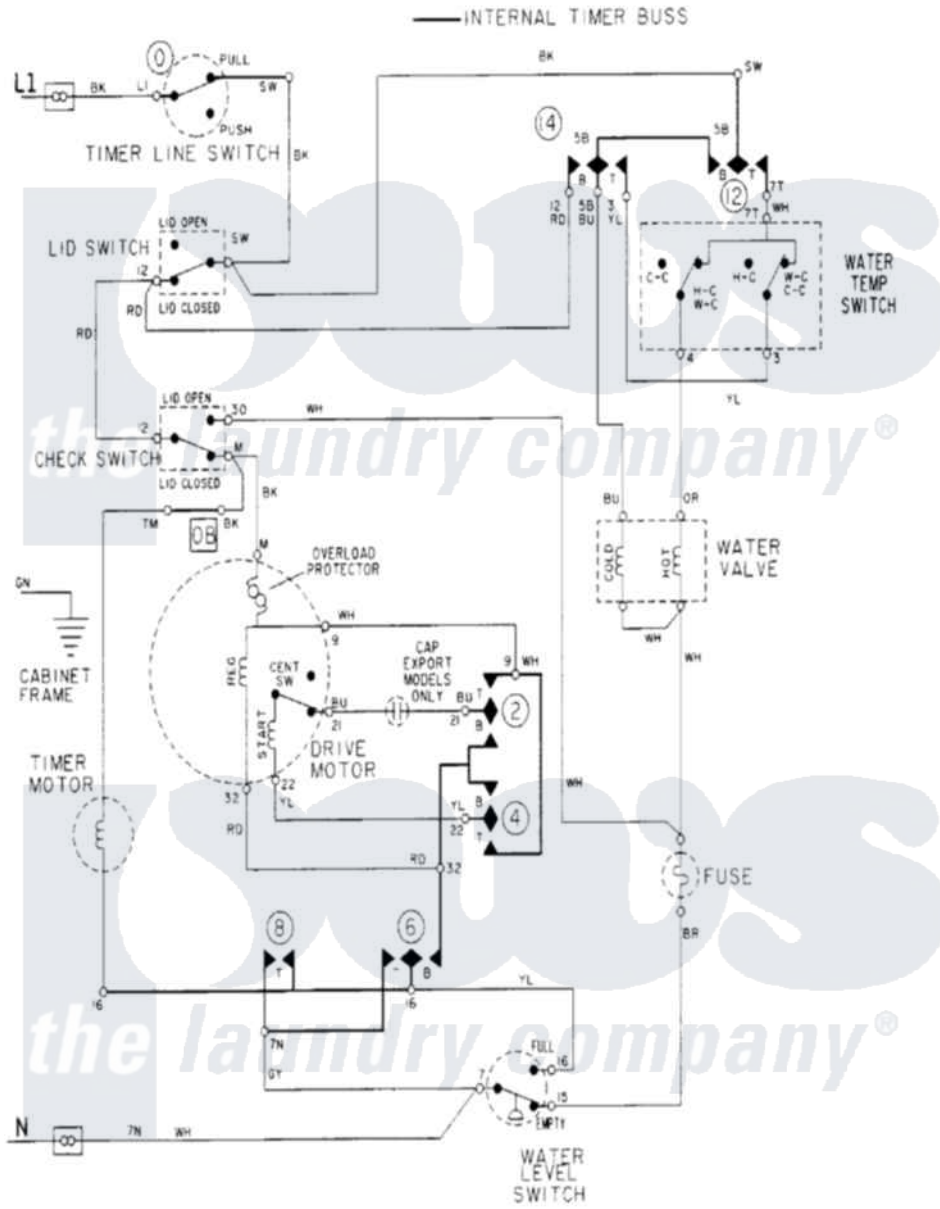

Maytag LAT2916AAM 08 - WIRING INFORMATION

Maytag [Residential Maytag LAT2916AAM Washer Parts](#) Parts Diagram 08 - WIRING INFORMATION
 Click on the part number to view part

Item	Original Part Number	Replaced By	Status	Part Description
1	16002092		Not Available	MANUAL, PARTS
NI	15001921		Not Available	WIRING INFORMATION