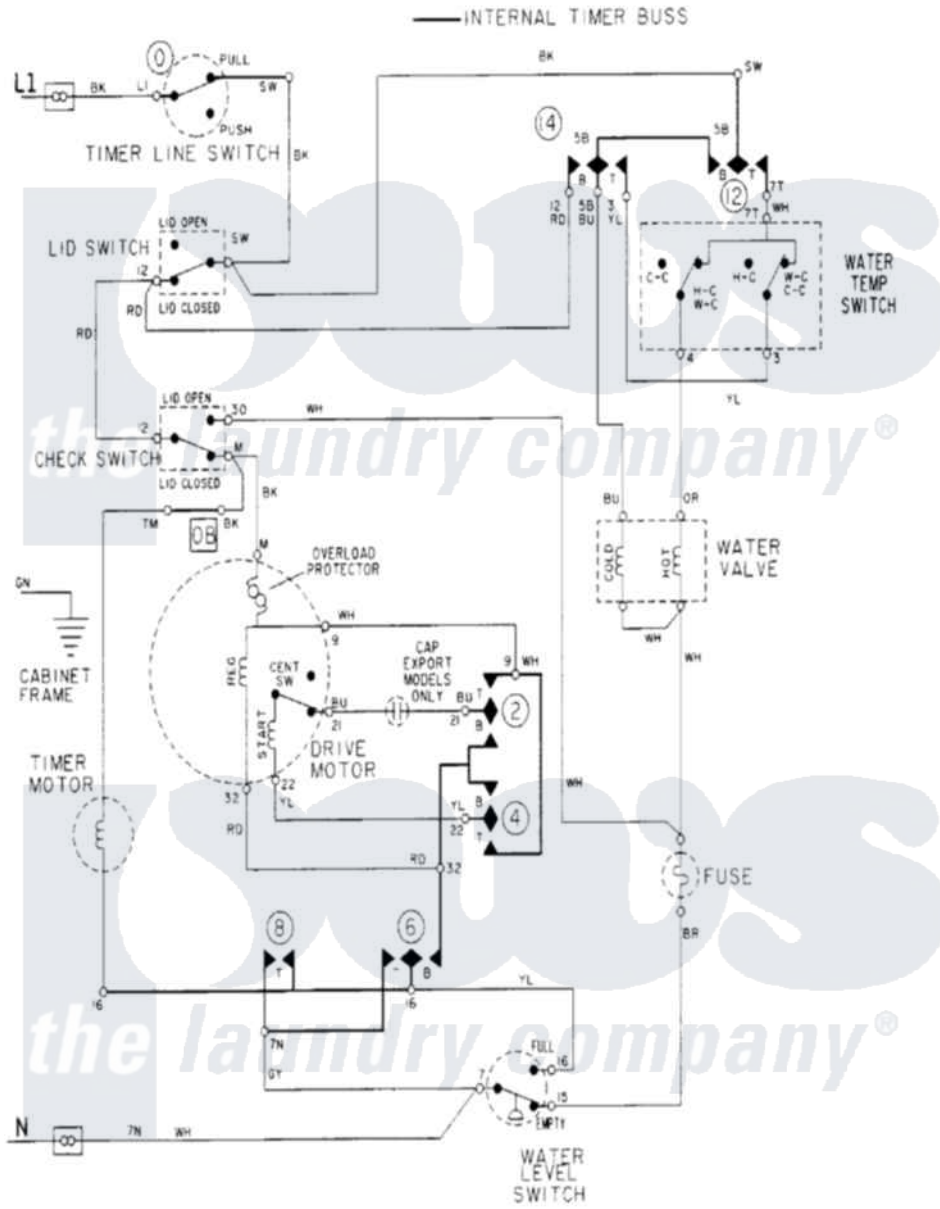

Maytag LAT2916ABE 08 - WIRING INFORMATION

Maytag [Residential Maytag LAT2916ABE Washer Parts](#) Parts Diagram 08 - WIRING INFORMATION
 Click on the part number to view part

Item	Original Part Number	Replaced By	Status	Part Description
1	16002092		Not Available	MANUAL, PARTS
NI	15001921		Not Available	WIRING INFORMATION