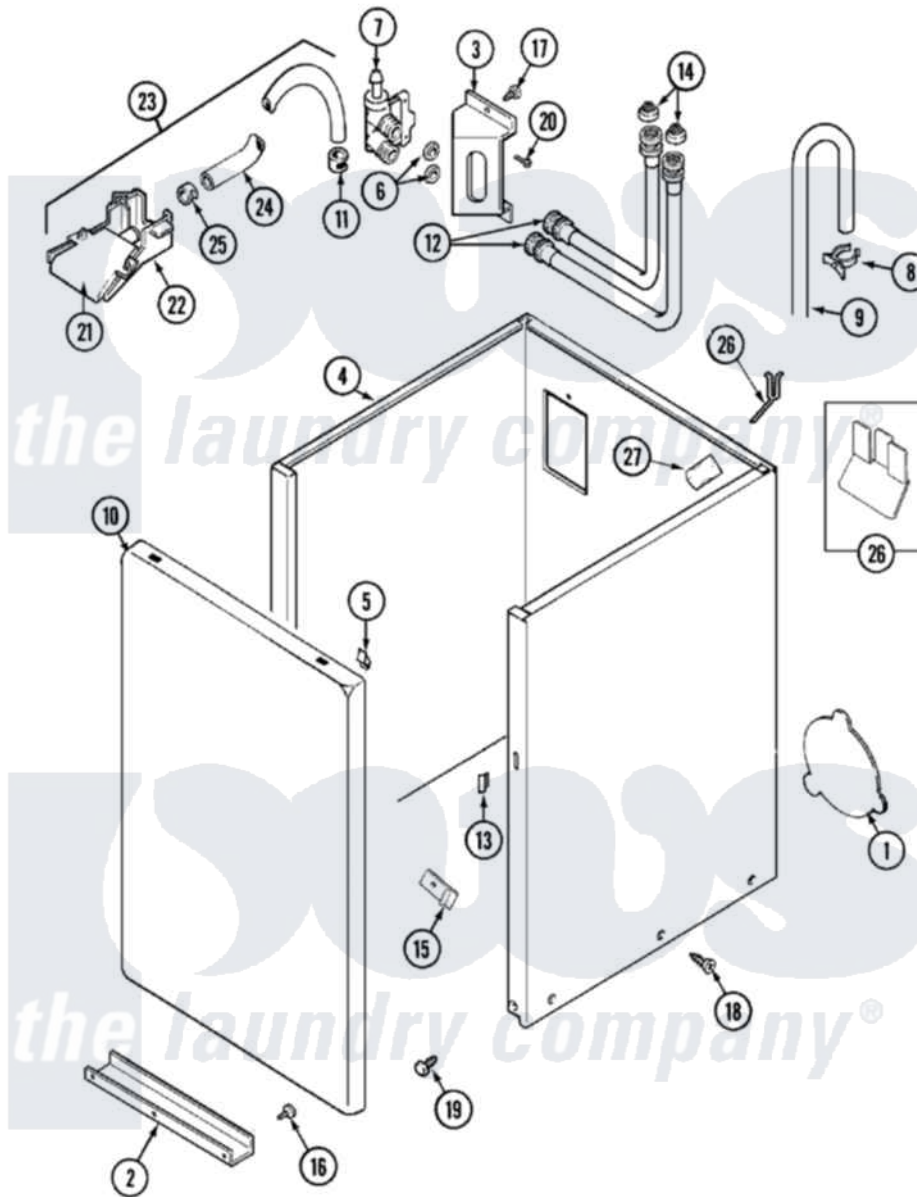

Maytag LAT3500AAE 02 - CABINET

Maytag Residential Maytag LAT3500AAE Washer Parts Parts Diagram 02 - CABINET
 Click on the part number to view part

Item	Original Part Number	Replaced By	Status	Part Description
1	211878		Not Available	PLATE, ACCESS
"	22002924			Plate, Access
3	22003217	3370225		Screw
"	22002361			Bracket, Water Valve
4	22002379	22004425		Cabinet White Aspack
5	22001650			Fastener, Spring
6	Y013783			Washer, Inlet Hose
7	22002360			Valve, Water
"	214337	96160		Screen
9	22002700	22003410		Hose, Drain
10	22001817			Sheet, Sound Damper
"	22002366		Not Available	PANEL, FRONT (WHT)
11	216169	596669		Clamp, Manifold
12	35-3401			Inlet Hose Assembly
"	33-7891	89503		Hose-Inlet
13	214376	22002331		Spacer, Front Panel

14	200961	12001413	Strainer And Washer Kit
15	22001995		Screw Note: Screw, Tumbler Front And Shroud
"	22002376		Clip
16	211294	90767	Screw, 8A X 3/8 HeX Washer Head Tapping
17	22002372		Screw
18	213007		Xfor Cabinet See Cabinet, Back
19	22002378	27001200	Screw
20	Y313561		Screw----NA
21	22001187		Injector
22	22001186		Injector
23	22001304		Water Injector Assembly
24	22001190		Hose, Injector
26	22001972		Clip, Cabinet
27	22002377		Clip, Retainer