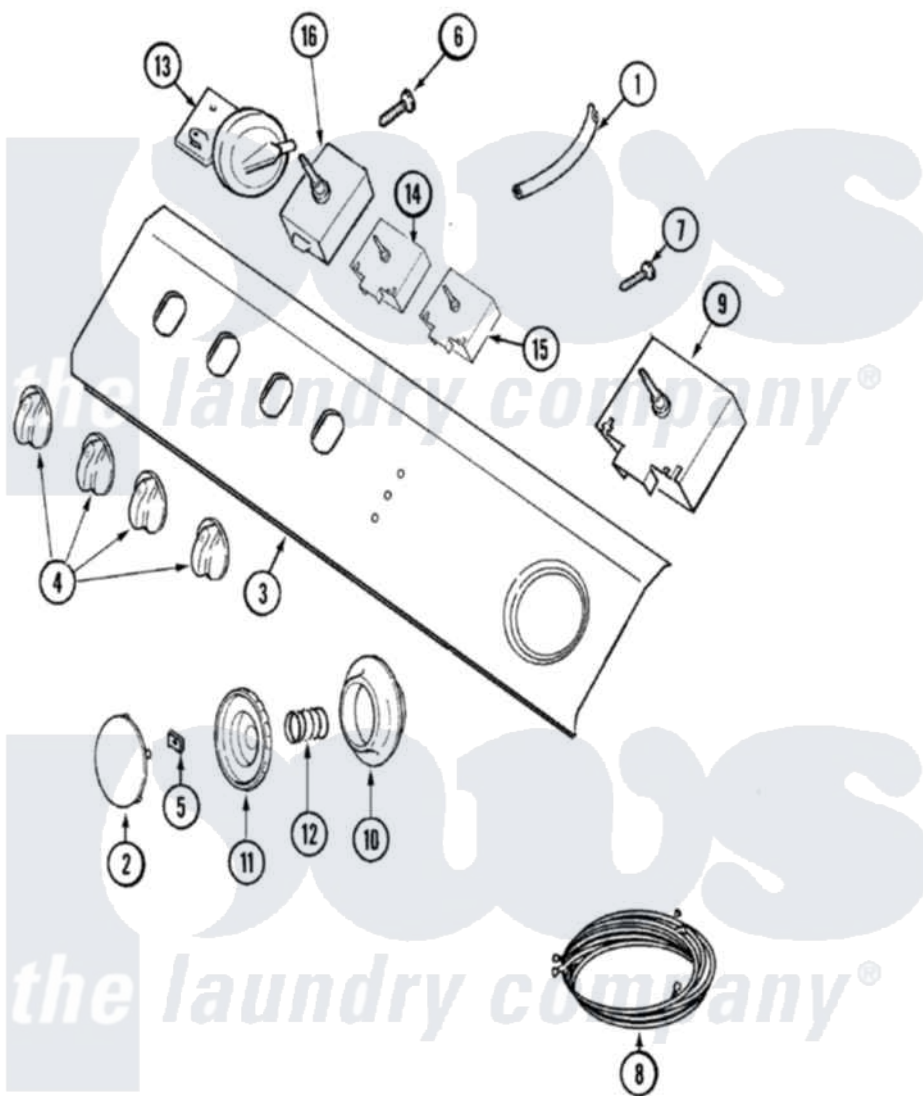

# Maytag LAT3500AAE 04 - CONTROL PANEL

Maytag [Residential Maytag LAT3500AAE Washer Parts](#) Parts Diagram 04 - CONTROL PANEL  
 Click on the part number to view part

Item	Original Part Number	Replaced By	Status	Part Description
1	22001036	<a href="#">22001619</a>		Tube, Water Level Switch
2	<a href="#">22001664</a>			Timer Knob Insert/Cap
3	22003313	<a href="#">22003520</a>		Panel, Control
"	<a href="#">22003520</a>			Panel, Control
4	<a href="#">22001663</a>			Knob, Selector Switch
5	<a href="#">211605</a>			Bezel, Timer Dial
6	22001662	<a href="#">8534058</a>		Screw
7	22001661	<a href="#">3400094</a>		Screw, 10-32 X 3/8
8	<a href="#">22002575</a>			Wire Harness, Main
9	22002189	<a href="#">22004262</a>		Timer
10	<a href="#">22001660</a>			Dial Skirt - White
11	<a href="#">22001659</a>			Timer Knob - Grey
12	<a href="#">211065</a>			Spring, Index Wheel
13	<a href="#">22001776</a>			Inf Level Rot Pressure Switch
14	<a href="#">22001794</a>			Switch, Rotary
15	<a href="#">22002578</a>			Switch, Speed