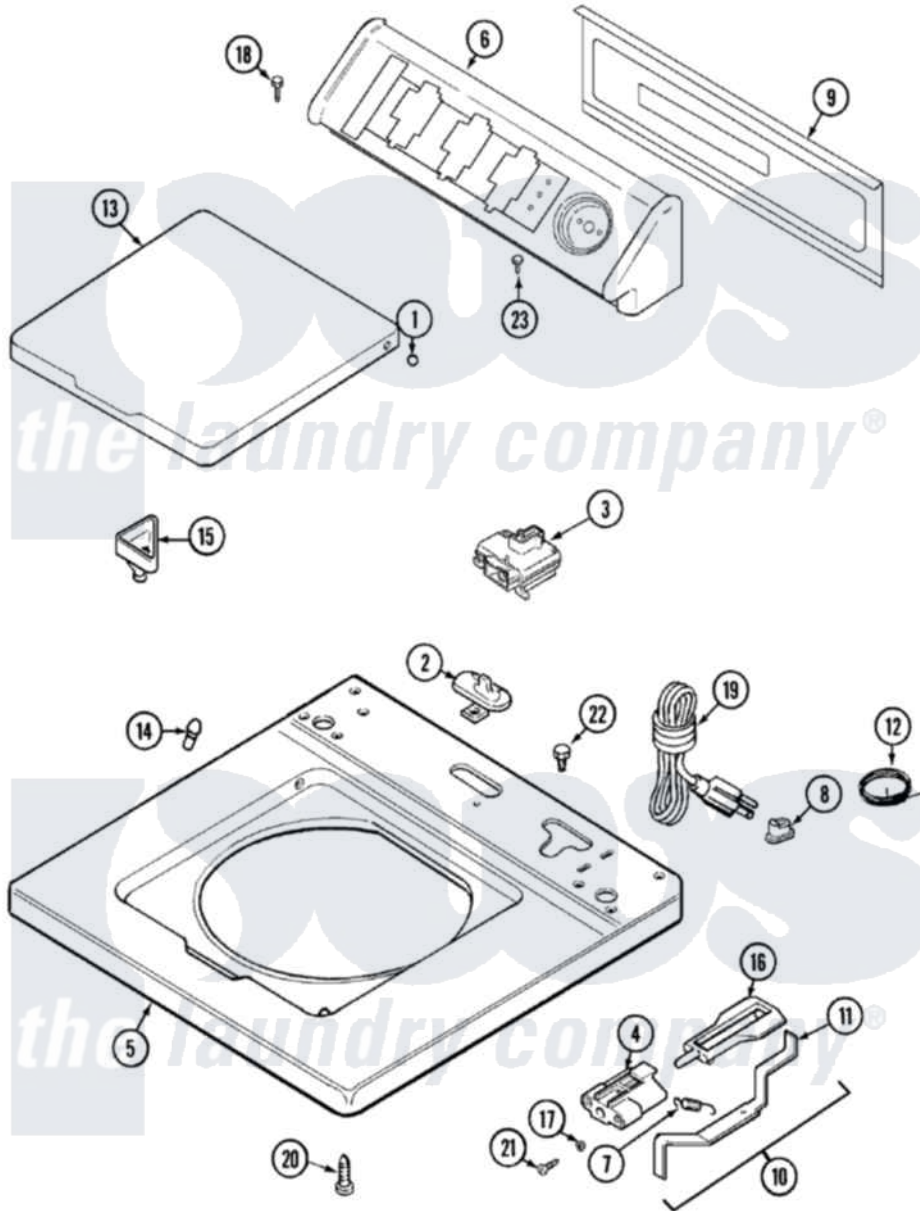

Maytag LAT3500AAE 05 - TOP

Maytag [Residential Maytag LAT3500AAE Washer Parts](#) Parts Diagram 05 - TOP
 Click on the part number to view part

Item	Original Part Number	Replaced By	Status	Part Description
1	211726			Hinge, Ball Lid
2	22001298			Cap, Top Cover
"	207159	489355		Screw, 8 X 1/2
3	22003440	12001908		Switch-Lid
4	22002135			Bracket, Unbalance
5	22001781	22002145		Cover Assembly, Top
6	22001670			Console
7	213720			Spring, Lid Switch
8	211881			Grommet, Cord Part Not Used-Gas Models Only
9	216423	3370225		Screw
"	22001662	8534058		Screw
"	22001814			Back Panel, Console
10	22001969			Unbalance Lever Assembly
11	22001968			Lever, Unbalance
12	22001654			Wire, Ground
"	Y705026	3370225		Screw

13	22001674	22001893	Lid
14	212716		Bumper, Lid
15	22001006		Cup, Bleach
16	216255		Plunger, Lid Switch
17	211500		Washer, Bracket To Top Cover
18	216423	3370225	Screw
19	22003027	22003062	Cord, Power
20	22001402	214354	Screw, Top Cover To Cabnt.
21	22001600	25-7809	Screw, No.6-20 1/2 Flthd Torx
22	Y705026	3370225	Screw
23	216423	3370225	Screw