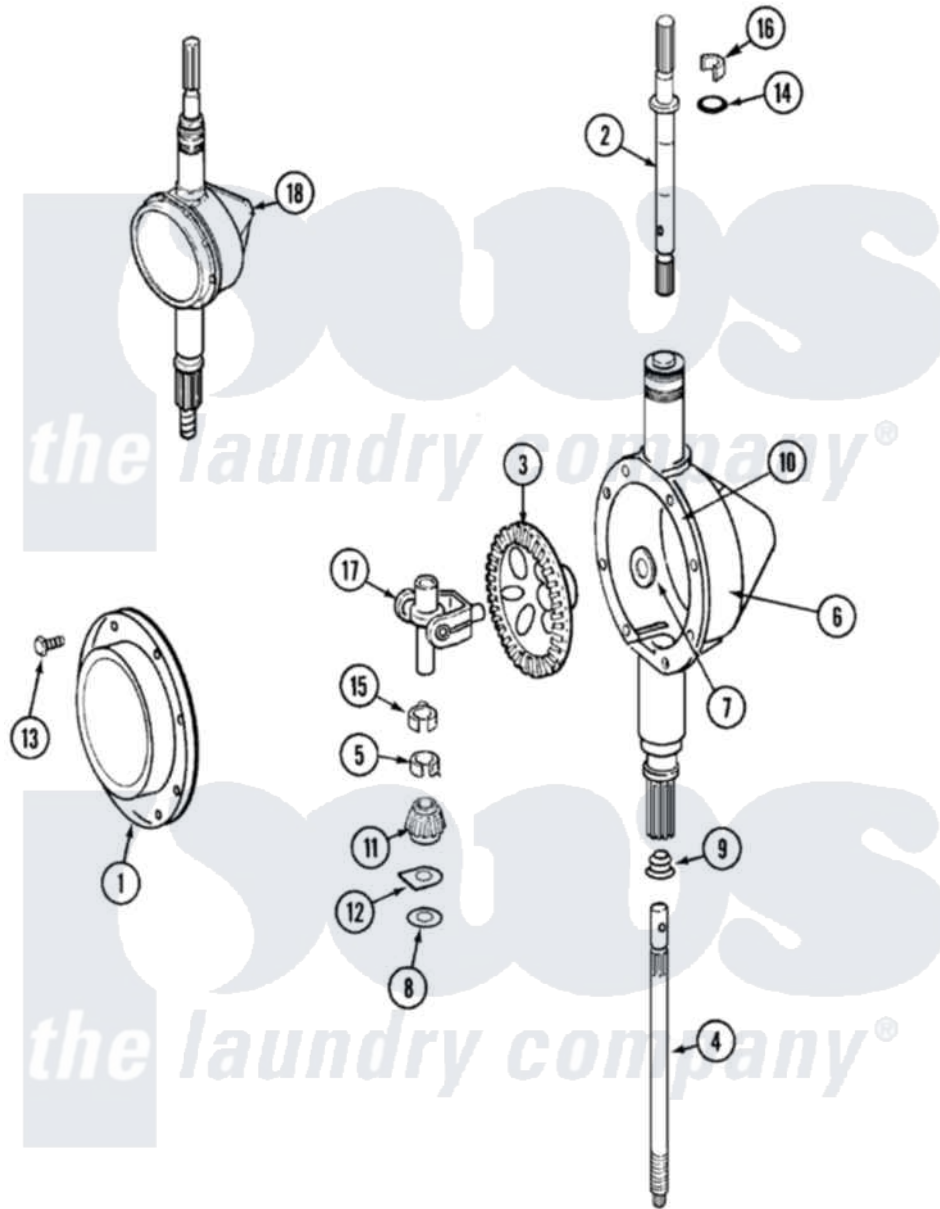

# Maytag LAT3500AAE 06 - TRANSMISSION

Maytag [Residential Maytag LAT3500AAE Washer Parts](#) Parts Diagram 06 - TRANSMISSION  
 Click on the part number to view part

Item	Original Part Number	Replaced By	Status	Part Description
1	<a href="#">206628</a>			Cover, Transmission
2	22002415	<a href="#">6-2168983</a>		Shaft- Agi
3	206713	<a href="#">6-2067130</a>		Gear- Beve
4	<a href="#">12001450</a>			Ctr Shaft W/Collar Andkeeper- Dp
5	<a href="#">22002353</a>			Collar, Center Shaft
6	22002416	<a href="#">6-2300100</a>		Assembly-
7	<a href="#">215394</a>			Washer, Bevel Gear
8	211483	<a href="#">6-2114830</a>		Washer- SP
9	206602	<a href="#">207843</a>		Lip Seal Repair Kit
10	Y058700	<a href="#">675652</a>		Adhesive
11	215401	<a href="#">W10221114</a>		Pinion
12	<a href="#">215395</a>			Plate, Clutch
13	215417		Not Available	SCREW, TRANSMISSION COVER
14	<a href="#">22002417</a>			O-Ring AgitatOr Shaft
15	<a href="#">22002341</a>			Collar, Lower Plastic Keeper

16	<a href="#">22002340</a>		Collar, Agitator Shaft
17	206685	<a href="#">6-2066850</a>	Yoke
18	22002126	<a href="#">6-2097750</a>	Trans Dee