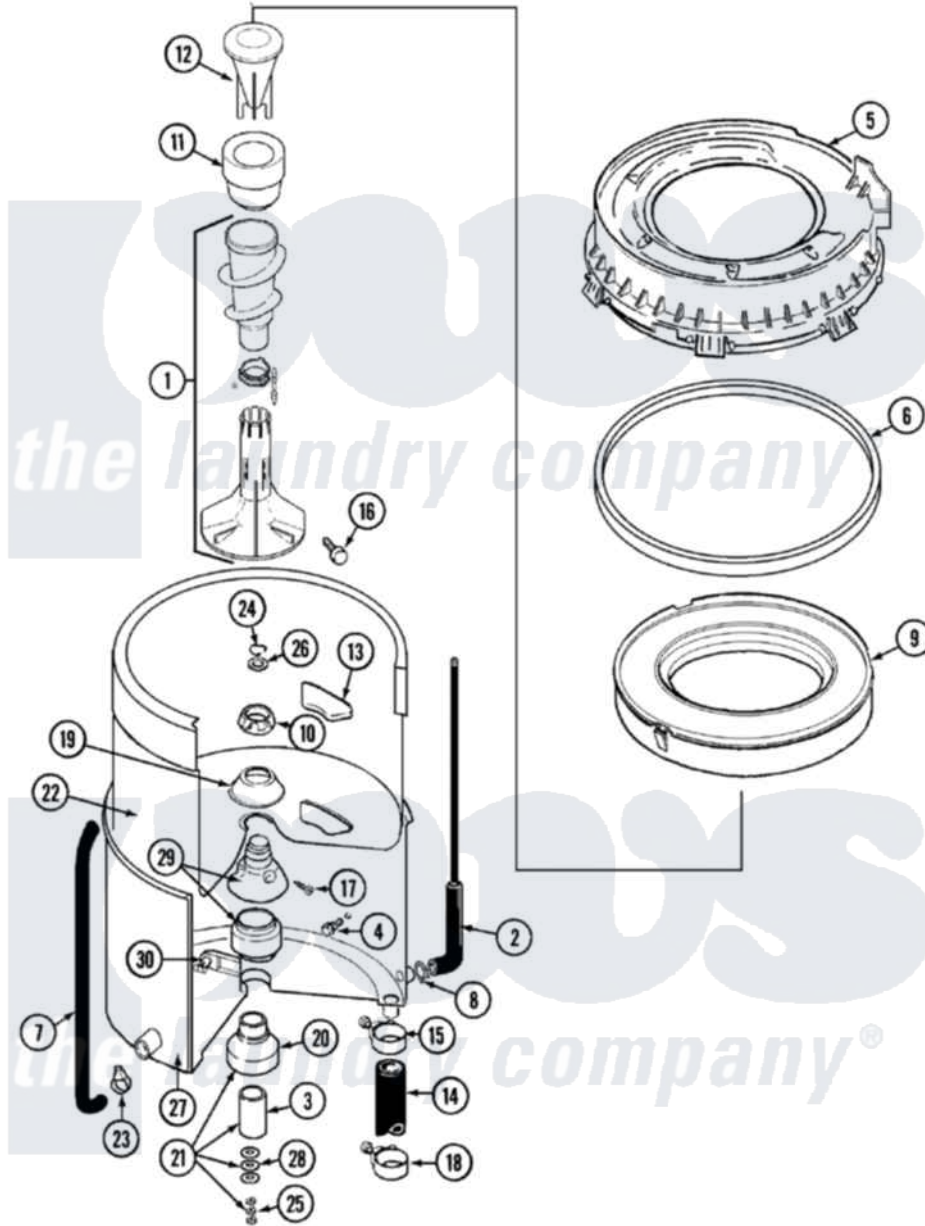

Maytag LAT3500AAE 07 - TUB

Maytag [Residential Maytag LAT3500AAE Washer Parts](#) Parts Diagram 07 - TUB
 Click on the part number to view part

| Item | Original Part Number | Replaced By | Status | Part Description |
|------|--------------------------|---------------------------|---------------|-------------------------------|
| 1 | 22003455 | | Not Available | AGITATOR/AUGER(NON LOAD ASPK) |
| 2 | 22001036 | 22001619 | | Tube, Water Level Switch |
| 3 | 211130 | | | Bearing Liner, Tub Bearing |
| 4 | 200744 | W10175939 | | Bolt |
| " | 205254 | W10175938 | | Bolt |
| 5 | 22001299 | | | Tub Cover And Gasket Assembly |
| 6 | Y22001201 | 22001007 | | Gasket, Cover To Tub |
| 7 | 22001320 | | | Tube, Bleach |
| 8 | 211641 | | | Clamp, 1-1/16" |
| 9 | 22001142 | | | Ring, Balance |
| 10 | 211047 | 6-2110472 | | Nut- Clamp |
| 11 | 22001805 | 21001905 | | Dispenser, Fabric |
| 12 | 21001599 | 21001905 | | Dispenser, Fabric |
| 13 | 207219 | | | Filter, Self-Cleaning |
| 14 | 213045 | | | Hose, Outer Tub Part Not |

| | | | |
|----|--------------------------|---------------------------|--------------------------|
| 14 | 213043 | | Used |
| 15 | 22001640 | 285655 | Clamp, Hose |
| 16 | 22001819 | | L0cking Screw And O Ring |
| 17 | 22001423 | | Set Screw, Mounting Stem |
| 18 | 22001640 | 285655 | Clamp, Hose |
| 19 | 211210 | | Washer, Clamping Nut |
| 20 | 200824 | 6-2040130 | Tub Bearin |
| 21 | 204013 | 6-2040130 | Tub Bearin |
| 22 | 22001139 | | Tub, Inner |
| 23 | 22002509 | 596669 | Clamp, Manifold |
| 24 | Y015667 | | Retaining Ring |
| 25 | Y054867 | | Washer, Lock |
| 26 | Y015666 | | Washer, Retaining - |
| 27 | 22001114 | Not Available | TUB, OUTER (EX. LARGE) |
| 28 | 211100 | | Washer, Outer Tub |
| 29 | 22001648 | 6-2095720 | Mounting S |
| 30 | 214434 | | Spout, Deflector |