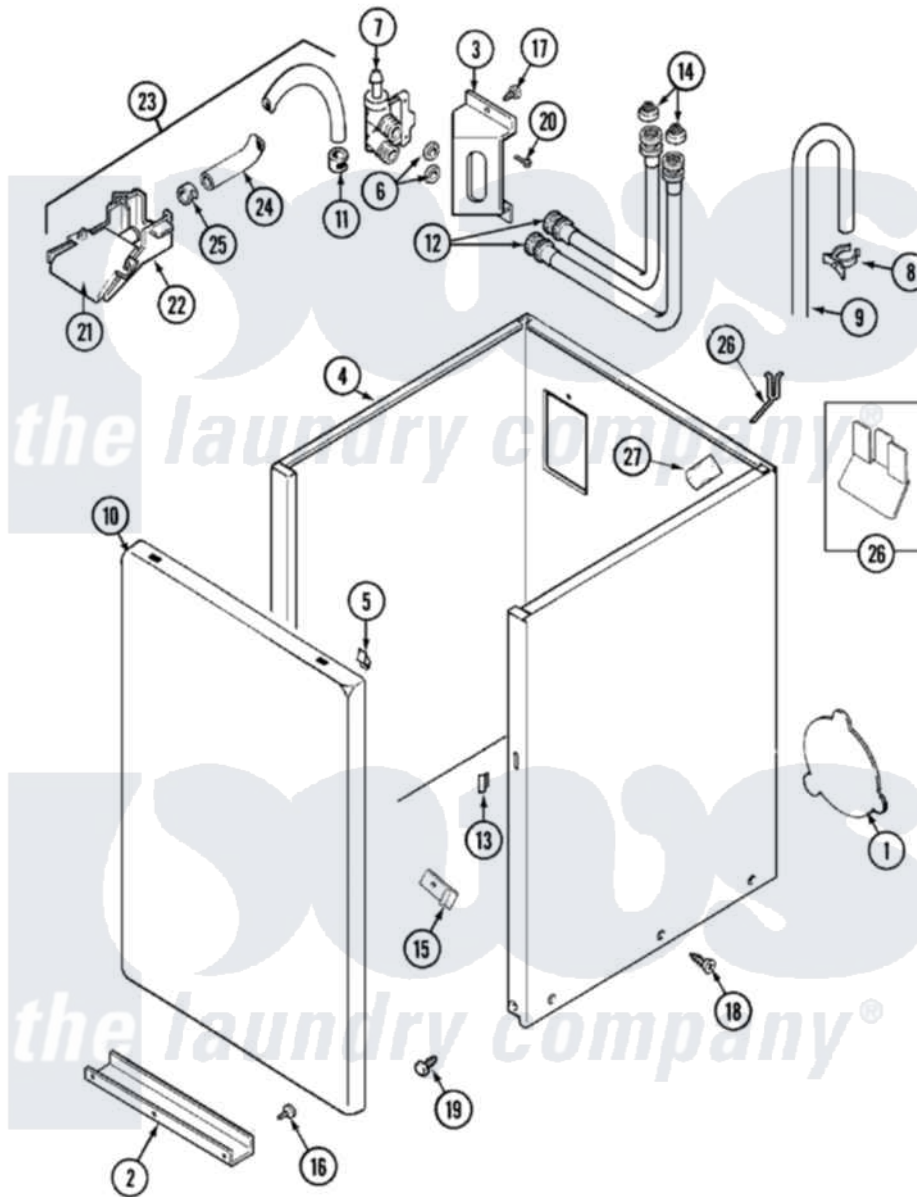

# Maytag LAT3600AAE 02 - CABINET

Maytag [Residential Maytag LAT3600AAE Washer Parts](#) Parts Diagram 02 - CABINET  
 Click on the part number to view part

Item	Original Part Number	Replaced By	Status	Part Description
1	<a href="#">22002924</a>			Plate, Access
"	211294	<a href="#">90767</a>		Screw, 8A X 3/8 HeX Washer Head Tapping
2	<a href="#">213846</a>			Guard, Belt
3	<a href="#">22002361</a>			Bracket, Water Valve
"	22003217	<a href="#">3370225</a>		Screw
4	22002379	<a href="#">22004425</a>		Cabinet White Aspack
5	<a href="#">22001650</a>			Fastener, Spring
6	<a href="#">Y013783</a>			Washer, Inlet Hose
7	214337	<a href="#">96160</a>		Screen
"	<a href="#">22002360</a>			Valve, Water
8	22001815	<a href="#">22002765</a>		Clip, Hose
9	22002700	<a href="#">22003410</a>		Hose, Drain
10	<a href="#">22001817</a>			Sheet, Sound Damper
"	22002366		Not Available	PANEL, FRONT (WHT)
11	216169	<a href="#">596669</a>		Clamp, Manifold
12	35-0874	<a href="#">76313</a>		Hosefill

"	33-7891	<a href="#">89503</a>	Hose-Inlet
13	214376	<a href="#">22002331</a>	Spacer, Front Panel
14	200961	<a href="#">12001413</a>	Strainer And Washer Kit
15	22002925	<a href="#">3370225</a>	Screw
"	<a href="#">22002376</a>		Clip
16	211294	<a href="#">90767</a>	Screw, 8A X 3/8 HeX Washer Head Tapping
17	<a href="#">22002372</a>		Screw
18	<a href="#">213007</a>		Xfor Cabinet See Cabinet, Back
19	22002378	<a href="#">27001200</a>	Screw
20	<a href="#">Y313561</a>		Screw---NA
21	<a href="#">22001187</a>		Injector
22	22002310	<a href="#">22001304</a>	Water Injector Assembly
23	<a href="#">22001304</a>		Water Injector Assembly
24	<a href="#">22001190</a>		Hose, Injector
25	216169	<a href="#">596669</a>	Clamp, Manifold
26	<a href="#">22001972</a>		Clip, Cabinet
27	<a href="#">22002377</a>		Clip, Retainer