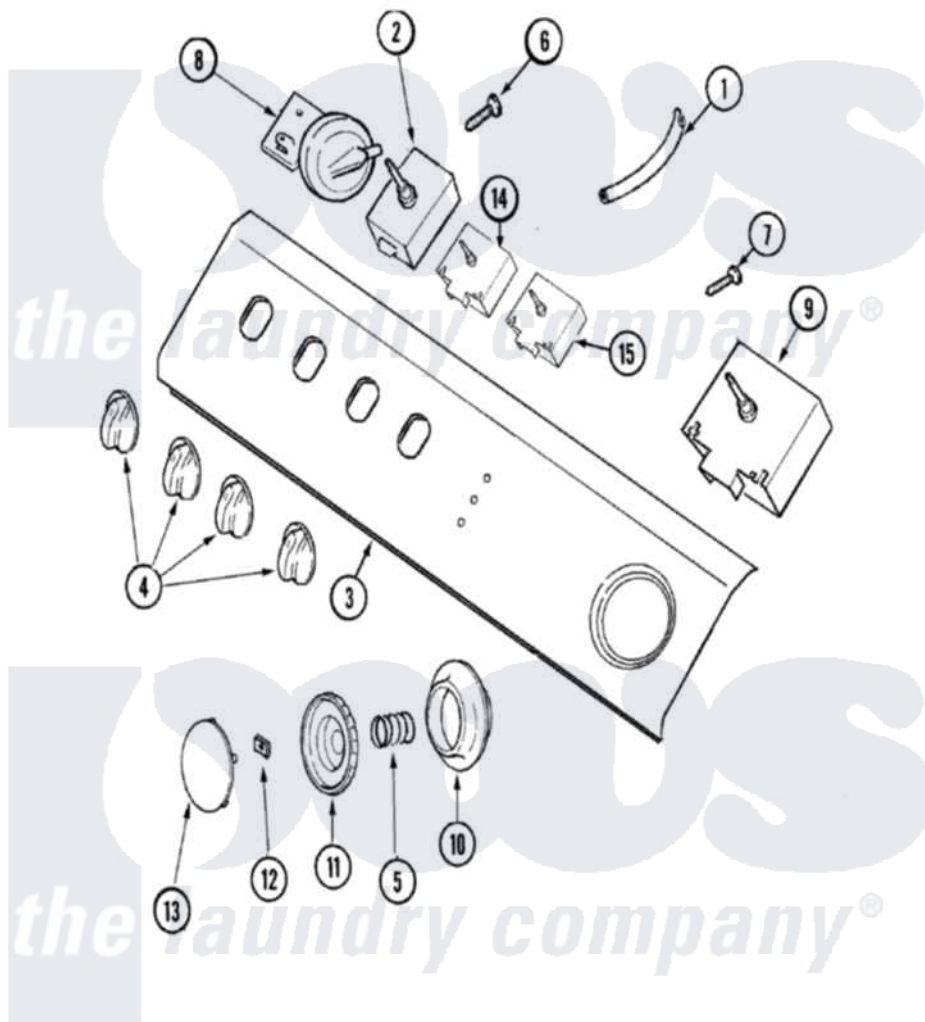

# Maytag LAT3600AAE 04 - CONTROL PANEL

Maytag Residential Maytag LAT3600AAE Washer Parts Parts Diagram 04 - CONTROL PANEL  
 Click on the part number to view part

Item	Original Part Number	Replaced By	Status	Part Description
1	<a href="#">22001619</a>			Tube, Water Level Switch
2	<a href="#">22001825</a>			Temperature Switch - Rotary
3	<a href="#">22003917</a>			Control Panel Facia
4	22003913	<a href="#">22001663</a>		Knob, Selector Switch
5	<a href="#">211065</a>			Spring, Index Wheel
6	22001662	<a href="#">8534058</a>		Screw
7	22001661	<a href="#">3400094</a>		Screw, 10-32 X 3/8
8	<a href="#">22001776</a>			Inf Level Rot Pressure Switch
9	22002189	<a href="#">22004262</a>		Timer
10	22003914	<a href="#">22001660</a>		Dial Skirt - White
11	<a href="#">22003915</a>			Timer Knob
12	<a href="#">211605</a>			Bezel, Timer Dial
13	<a href="#">22001664</a>			Timer Knob Insert/Cap
14	<a href="#">22001794</a>			Switch, Rotary
15	<a href="#">22002578</a>			Switch, Speed