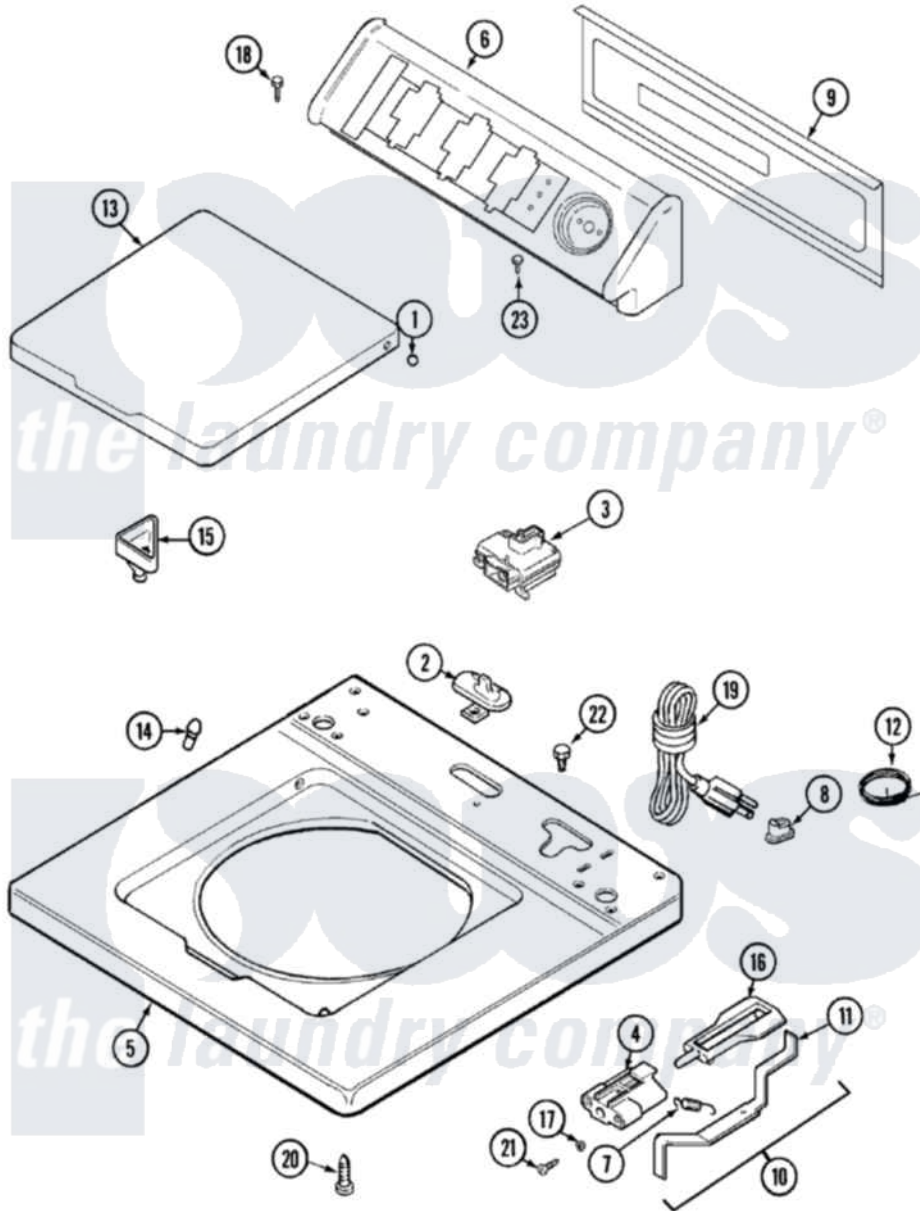

Maytag LAT3600AAE 06 - TOP

Maytag [Residential Maytag LAT3600AAE Washer Parts](#) Parts Diagram 06 - TOP
 Click on the part number to view part

Item	Original Part Number	Replaced By	Status	Part Description
1	211726			Hinge, Ball Lid
2	22001298			Cap, Top Cover
3	22004243			Switch, Lid
"	207159	489355		Screw, 8 X 1/2
4	22002135			Bracket, Unbalance
5	22001781	22002145		Cover Assembly, Top
6	22001670			Console
7	213720			Spring, Lid Switch
8	211881			Grommet, Cord Part Not Used-Gas Models Only
9	216423	3370225		Screw
"	22001662	8534058		Screw
"	22001814			Back Panel, Console
10	22001969			Unbalance Lever Assembly
11	22001968			Lever, Unbalance
12	Y705026	3370225		Screw
"	22001654			Wire, Ground

13	22001674	22001893	Lid
14	212716		Bumper, Lid
15	22001006		Cup, Bleach
16	216255		Plunger, Lid Switch
17	211500		Washer, Bracket To Top Cover
18	216423	3370225	Screw
19	216423	3370225	Screw
20	22001402	214354	Screw, Top Cover To Cabnt.
21	22001600	25-7809	Screw, No.6-20 1/2 Flthd Torx
22	Y705026	3370225	Screw