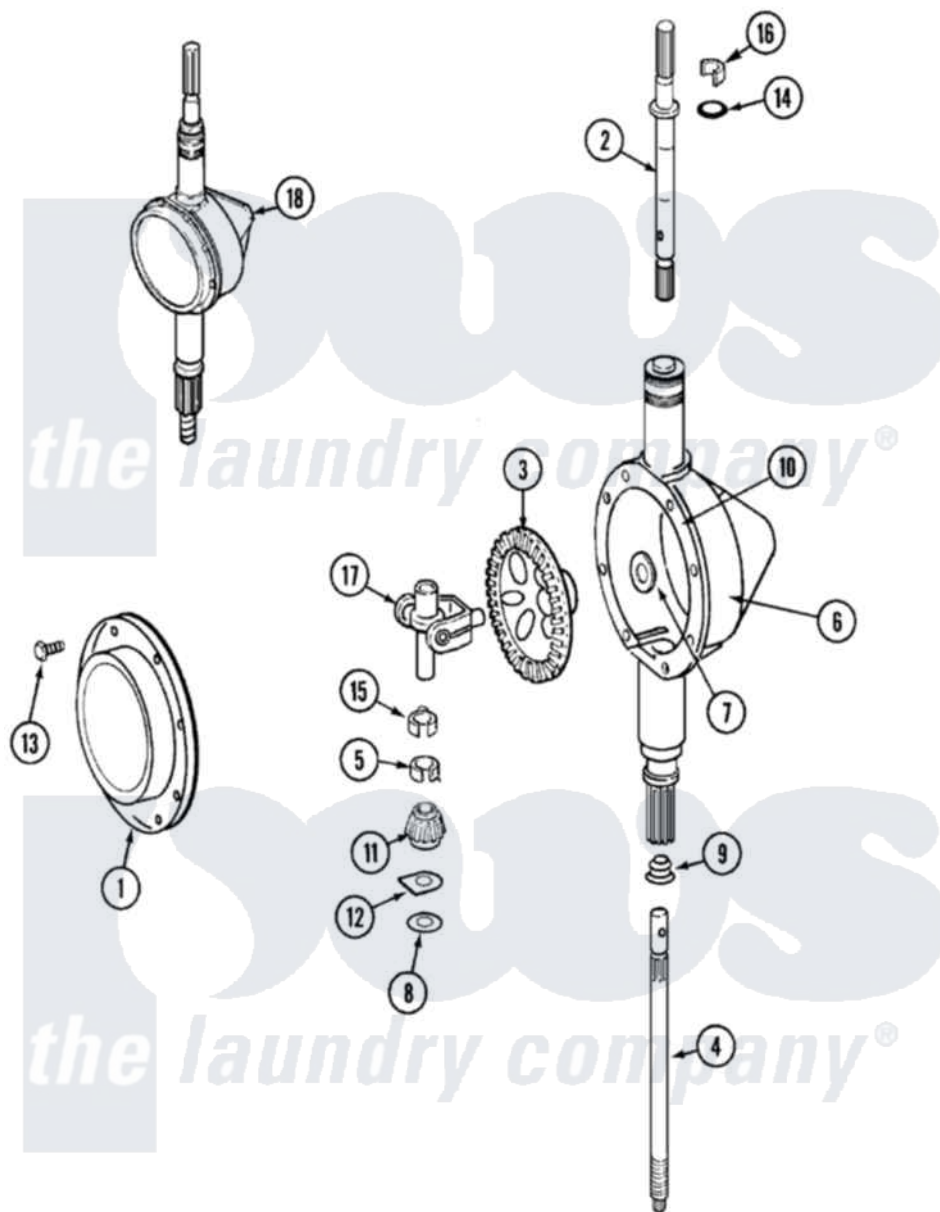

Maytag LAT3600AAE 07 - TRANSMISSION

Maytag Residential Maytag LAT3600AAE Washer Parts Parts Diagram 07 - TRANSMISSION
 Click on the part number to view part

| Item | Original Part Number | Replaced By | Status | Part Description |
|------|--------------------------|---------------------------|---------------|----------------------------------|
| 1 | 206628 | | | Cover, Transmission |
| 2 | 22002415 | 6-2168983 | | Shaft- Agi |
| 3 | 206713 | 6-2067130 | | Gear- Beve |
| 4 | 12001450 | | | Ctr Shaft W/Collar Andkeeper- Dp |
| 5 | 22002353 | | | Collar, Center Shaft |
| 6 | 22002416 | 6-2300100 | | Assembly- |
| 7 | 215394 | | | Washer, Bevel Gear |
| 8 | 211483 | 6-2114830 | | Washer- SP |
| 9 | 206602 | 207843 | | Lip Seal Repair Kit |
| 10 | Y058700 | 675652 | | Adhesive |
| 11 | 215401 | W10221114 | | Pinion |
| 12 | 215395 | | | Plate, Clutch |
| 13 | 215417 | | Not Available | SCREW, TRANSMISSION COVER |
| 14 | 22002417 | | | O-Ring AgitatOr Shaft |
| 15 | 22002341 | | | Collar, Lower Plastic Keeper |

| | | | |
|----|--------------------------|---------------------------|------------------------|
| 16 | 22002340 | | Collar, Agitator Shaft |
| 17 | 206685 | 6-2066850 | Yoke |
| 18 | 22002126 | 6-2097750 | Trans Dee |