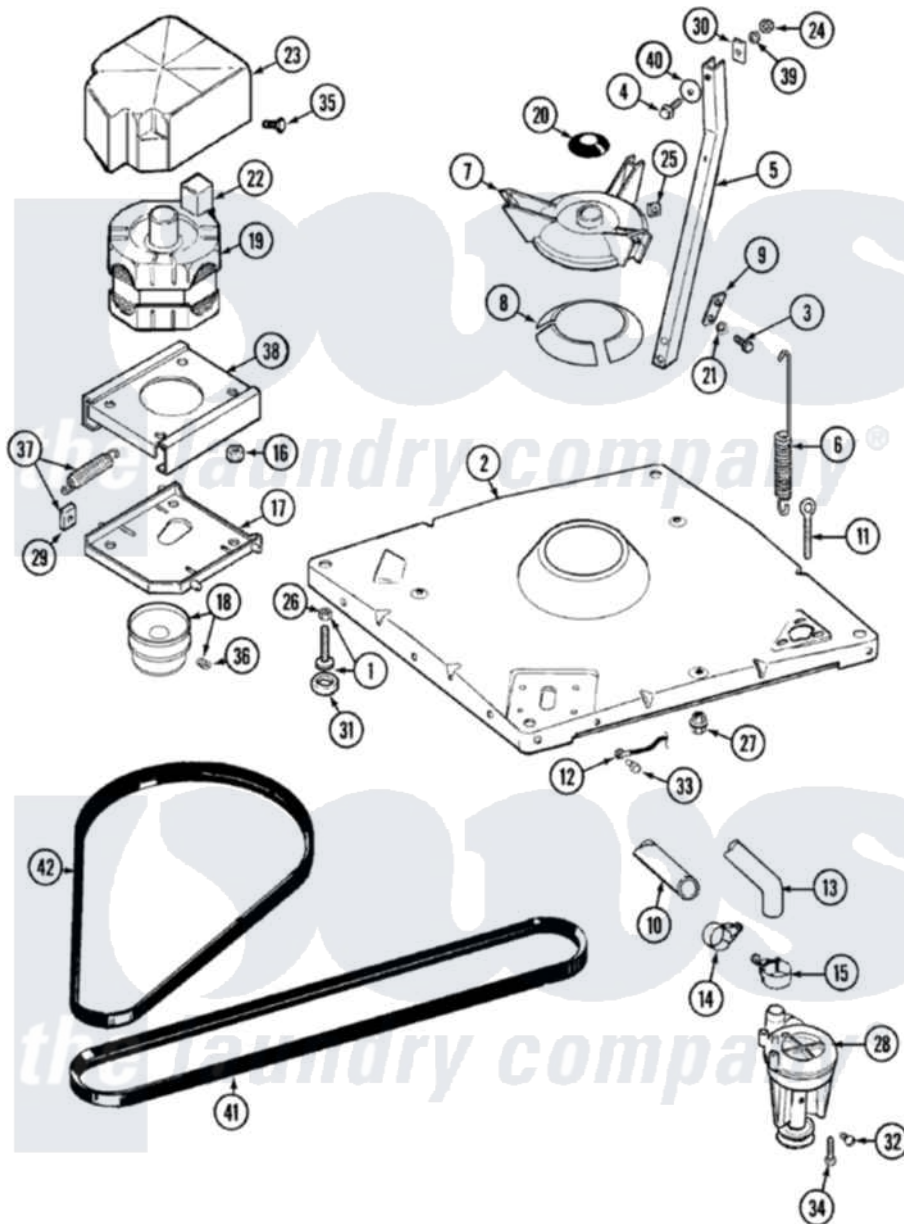

# Maytag LAT3914AAL 01 - BASE

Maytag Residential Maytag LAT3914AAL Washer Parts Parts Diagram 01 - BASE  
 Click on the part number to view part

Item	Original Part Number	Replaced By	Status	Part Description
1	Y302699	<a href="#">22003428</a>		Leg, Adjustable
2	22001172	<a href="#">22002150</a>		Base
3	<a href="#">Y015627</a>			Screw- Hex
4	205254	<a href="#">W10175938</a>		Bolt
"	200744	<a href="#">W10175939</a>		Bolt
5	<a href="#">213053</a>			Brace, Tub Part Not Used
6	<a href="#">22001300</a>			Spring, Centering
7	<a href="#">203725</a>			Damper W/Bolt And Clip
8	<a href="#">203956</a>			Damper Pad Kit
9	<a href="#">213073</a>			Washer, Double Brace
10	214767	<a href="#">22001448</a>		Hose, Pump
11	<a href="#">216416</a>			Bolt, Eye/Centering Spring
12	<a href="#">901220</a>			Ground Wire
13	<a href="#">213045</a>			Hose, Outer Tub Part Not Used
14	202574	<a href="#">3367052</a>		Clamp, Hose
15	202574	<a href="#">3367052</a>		Clamp, Hose