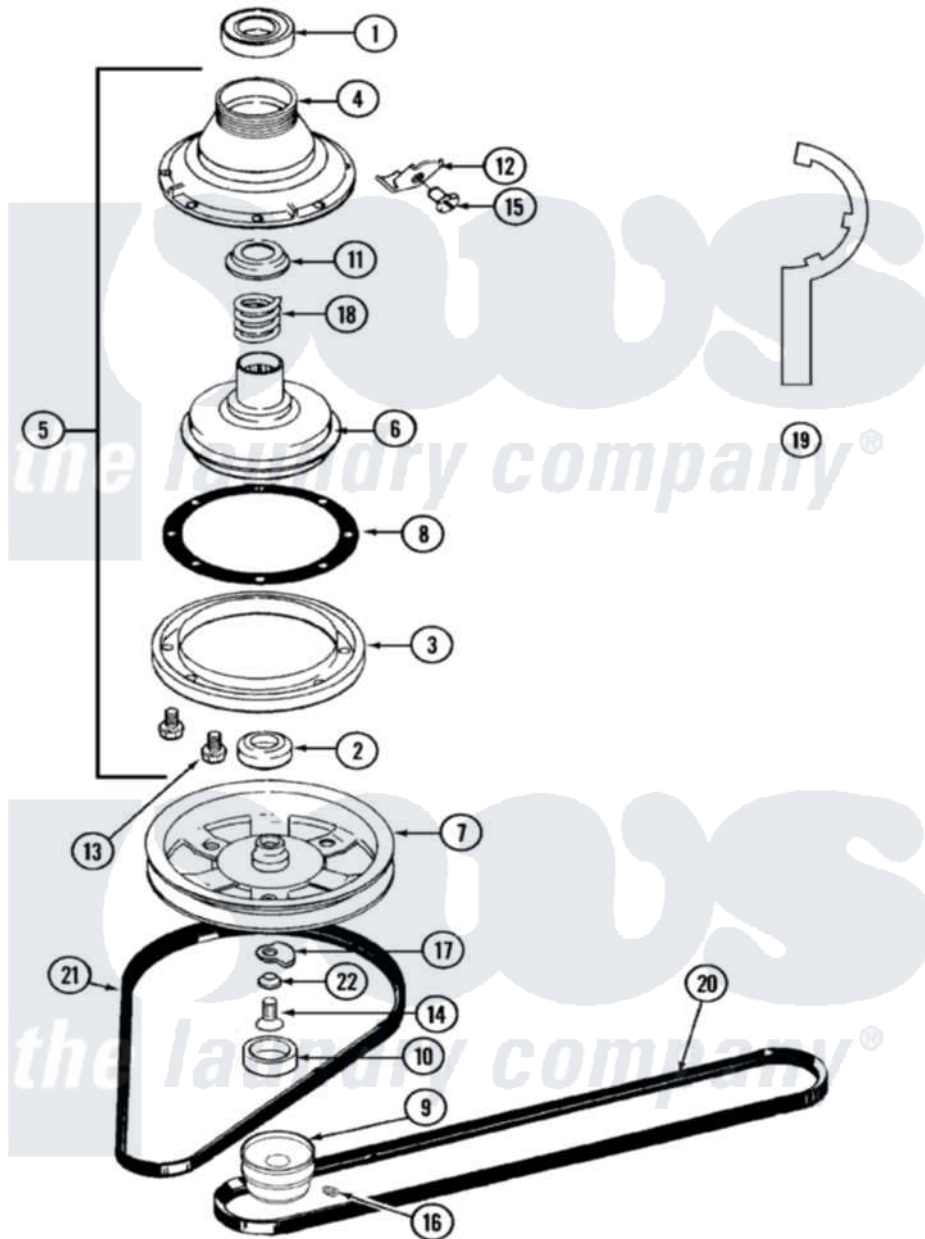

Maytag LAT3914AAL 03 - CLUTCH, BRAKE & BELTS

Maytag Residential Maytag LAT3914AAL Washer Parts Parts Diagram 03 - CLUTCH, BRAKE & BELTS
 Click on the part number to view part

Item	Original Part Number	Replaced By	Status	Part Description
1	Y200720	22003441		Bearing, Rear
2	200835			Bearing, Brake Rotor
3	211043	6-2011900		Brake Asse
4	211045	6-2011900		Brake Asse
5	201190	6-2011900		Brake Asse
6	201126	6-2011900		Brake Asse
7	211059	6-2301530		Pulley
8	211042	6-2011900		Brake Asse
9	200816	6-2008160		Pulley- MO
10	211038		Not Available	CAP, OIL RETAINER
11	211039	6-2011900		Brake Asse
12	213325			Clip, Retaining
13	211000			SCREW, BRAKE DRUM (HEX HEAD)
14	211375	681582		Screw
15	213326			Bolt, Sems Retaining Clip
16	Y053241			Set Screw, Motor Pulley

17	211089		Lug, Stop Pulley
18	211041	6-2011900	Brake Asse
19	Y038315	038315	Tool
20	211124		Part Not Used
21	211125		V Belt, Drive Pulley
22	211090	22003555	Washer, Stop Lug