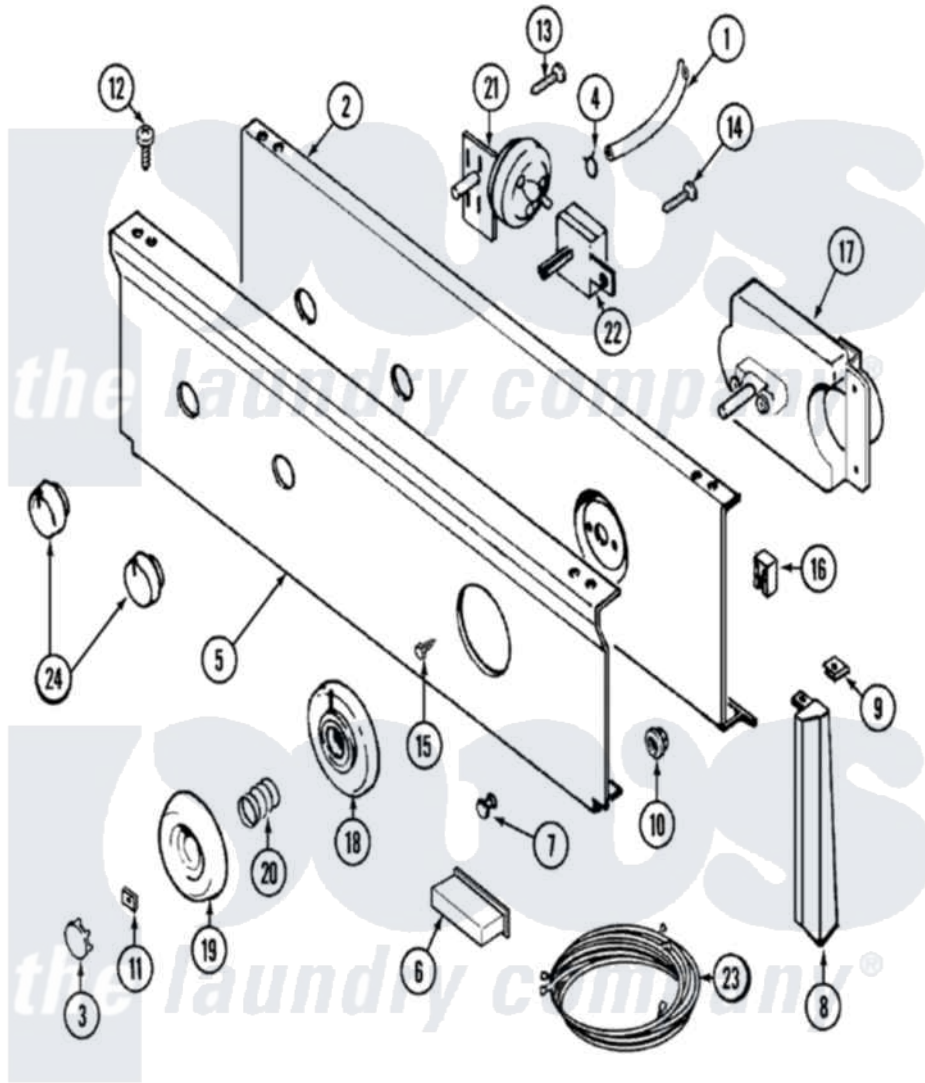

# Maytag LAT3914AAL 04 - CONTROL PANEL

Maytag [Residential Maytag LAT3914AAL Washer Parts](#) Parts Diagram 04 - CONTROL PANEL  
 Click on the part number to view part

Item	Original Part Number	Replaced By	Status	Part Description
1	22001036	<a href="#">22001619</a>		Tube, Water Level Switch
2	<a href="#">22001132</a>			Plate, Support
"	315483	<a href="#">3370225</a>		Screw
"	<a href="#">204807</a>			Ground Wire, Supp. Plte To Top Cover
3	216193		Not Available	CAP, TIMER KNOB (BLK)
4	410296	<a href="#">596669</a>		Clamp, Manifold
5	<a href="#">22001126</a>			Panel, Control
6	<a href="#">214897</a>			Pad, Control Panel
7	22001215	<a href="#">7730P011-60</a>		Lens, Indicator Light
8	<a href="#">22001288</a>			End Cap, Control Panel
"	<a href="#">22001290</a>			End Cap, Control Panel
9	<a href="#">214894</a>			Fastener, End Cap
10	<a href="#">214872</a>			Palnut, End Cap Note: Nut, Lamp Holder
11	<a href="#">211605</a>			Bezel, Timer Dial
12	311728	<a href="#">210032</a>		Screw, No.8 X 9/16 Ctsk Note:

12	214120	<a href="#">21032</a>	Screw, Inlet Duct
13	211168	<a href="#">W10139210</a>	Screw, 8-18 X 5/16
14	211168	<a href="#">W10139210</a>	Screw, 8-18 X 5/16
15	<a href="#">216412</a>		Screw, Bracket To Timer
16	<a href="#">903115</a>		Lock Light
17	<a href="#">22001025</a>		Timer RPR
18	22001264	Not Available	BEZEL, TIMER KNOB (BLK)
19	<a href="#">215828</a>		Knob, Timer
20	<a href="#">211065</a>		Spring, Index Wheel
21	<a href="#">208201</a>		Switch, Pressure
22	208283	Not Available	SWITCH, WATER TEMPERATURE
23	<a href="#">22001317</a>		Wire Harness, Main
24	<a href="#">22001267</a>		Knob, Selector Switch
25	<a href="#">22001103</a>		Manual, Use And Care
"	16000327	Not Available	GUIDE, QUICK REF. - MAYTAG