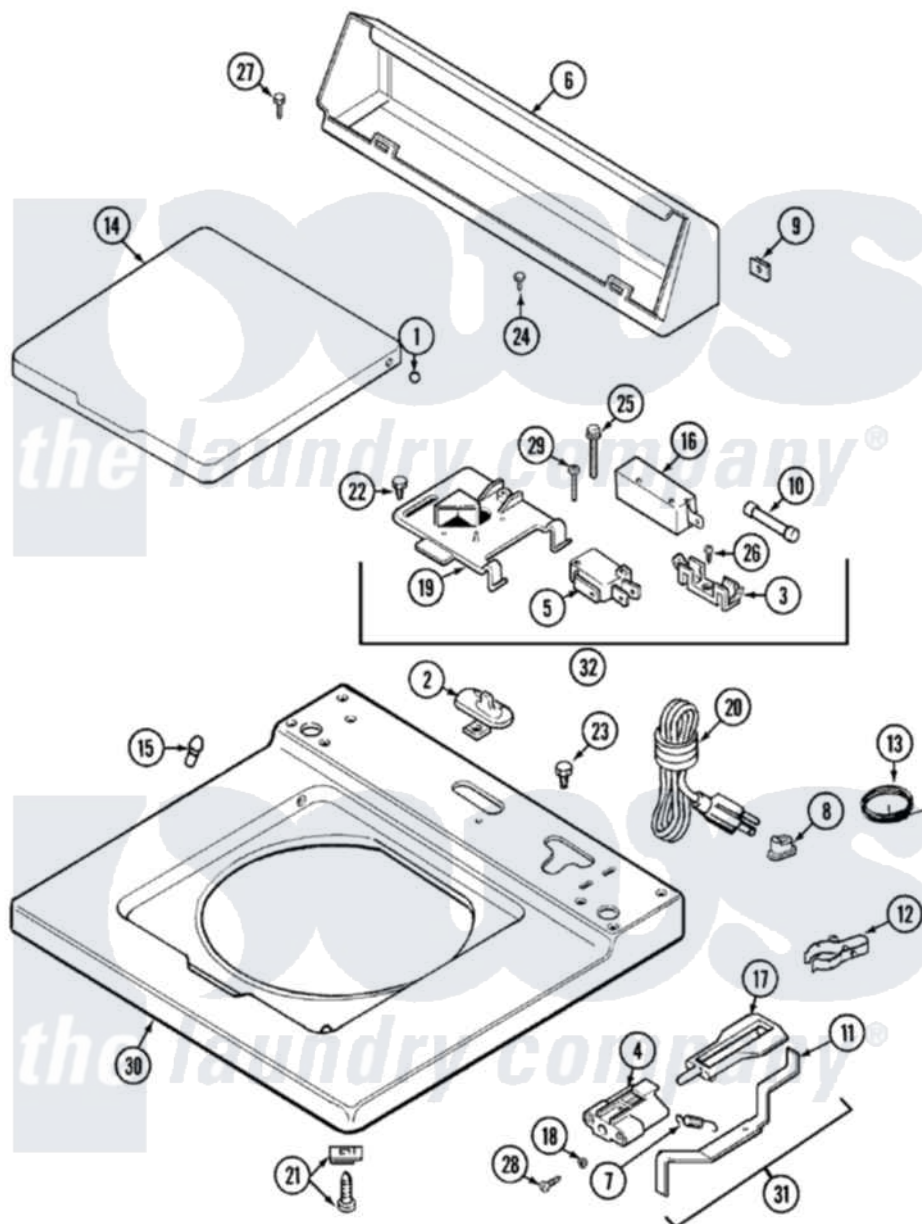

Maytag LAT3914AAL 05 - TOP

Maytag [Residential Maytag LAT3914AAL Washer Parts](#) Parts Diagram 05 - TOP
 Click on the part number to view part

Item	Original Part Number	Replaced By	Status	Part Description
1	211726			Hinge, Ball Lid
2	207159	489355		Screw, 8 X 1/2
"	22001298			Cap, Top Cover
3	207167			Block, Fuse
4	216256		Not Available	BRACKET, UNBALANCE
5	207166			Switch, Check
6	205635L		Not Available	CONSOLE (ALM)
7	213720			Spring, Lid Switch
8	211881			Grommet, Cord Part Not Used-Gas Models Only
9	215075			Fastener, Control Panel To Console
10	207168	22001682		Switch Assembly, Lid W/4amp Fuse
11	22001136			Lever, Unbalance
12	301548			Clamp, Ground Wire
13	311155			Ground Wire And Clamp

14	22001029		Not Available	LID (CANADA-ALM)---NA
"	22001207		Not Available	LID W/LEGEND (ALM)---NA
15	212716			Bumper, Lid
16	205415	279347		Switch-Lid
17	216255			Plunger, Lid Switch
18	211500			Washer, Bracket To Top Cover
19	Y215699	22001678		Bracket, Switch And Fuse
20	208194	22003062		Cord, Power
21	204445			Screw And Fastener Assembly
22	207159	489355		Screw, 8 X 1/2
23	315483	3370225		Screw
24	216423	3370225		Screw
25	213501			Screw, No.6-20 X 1-1/8 Inch
26	Y311711			Screw, Fuse Block
27	Y313559			Screw
28	910182	25-7809		Screw, No.6-20 1/2 Flthd Torx
29	22001352			Screw, Check Switch
30	22001118		Not Available	TOP, MAIN (ALM)---NA
31	22001311			Unbalance Lever Assembly
32	207176	22001682		Switch Assembly, Lid W/4amp Fuse