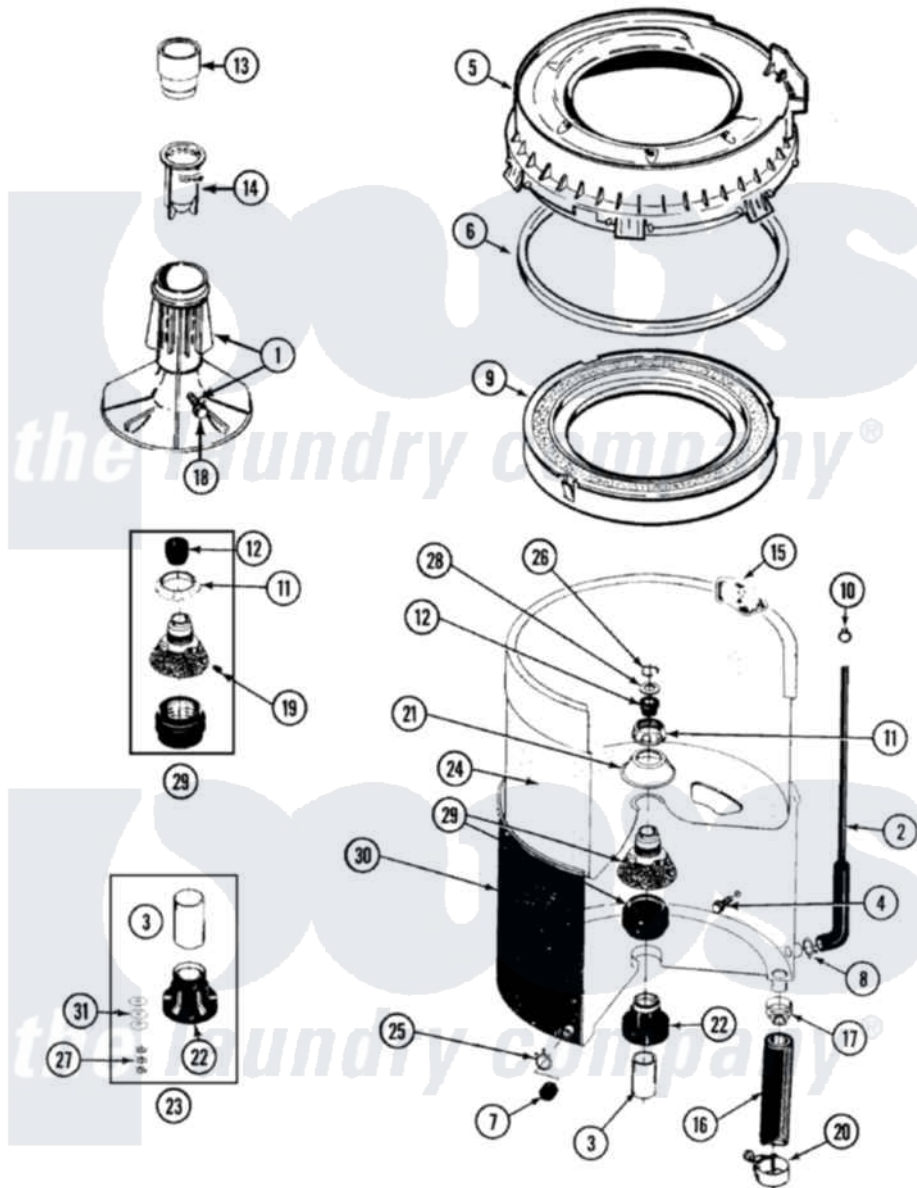

Maytag LAT3914AAL 07 - TUB

Maytag [Residential Maytag LAT3914AAL Washer Parts](#) Parts Diagram 07 - TUB
 Click on the part number to view part

Item	Original Part Number	Replaced By	Status	Part Description
1	207228			Agitator W/Lock Screw
2	22001036	22001619		Tube, Water Level Switch
3	211130			Bearing Liner, Tub Bearing
4	200744	W10175939		Bolt
"	205254	W10175938		Bolt
5	22001299			Tub Cover And Gasket Assembly
6	Y22001201	22001007		Gasket, Cover To Tub
7	214725			Cap For Spout-Outer Tub
8	211641			Clamp, 1-1/16"
9	22001142			Ring, Balance
10	410296	596669		Clamp, Manifold
11	211047	6-2110472		Nut- Clamp
12	Y0A4298	6-0A57420		Seal- Agitator
13	22001295			Housing, Dispenser
14	22001294			Cup, Dispensing
15	207219			Filter, Self-Cleaning

16	213045		Hose, Outer Tub Part Not Used
17	201011	285655	Clamp, Hose
18	206478		Not Available
19	211618	22001423	Set Screw, Mounting Stem
20	202574	3367052	Clamp, Hose
21	211210		Washer, Clamping Nut
22	200824	6-2040130	Tub Bearin
23	204013	6-2040130	Tub Bearin
24	22001139		Tub, Inner
25	214739	596669	Clamp, Manifold
26	Y015667		Retaining Ring
27	Y054867		Washer, Lock
28	Y015666		Washer, Retaining -
29	204012	6-2095720	Mounting S
30	22001114		Not Available
31	211100		TUB, OUTER (EX. LARGE)
			Washer, Outer Tub