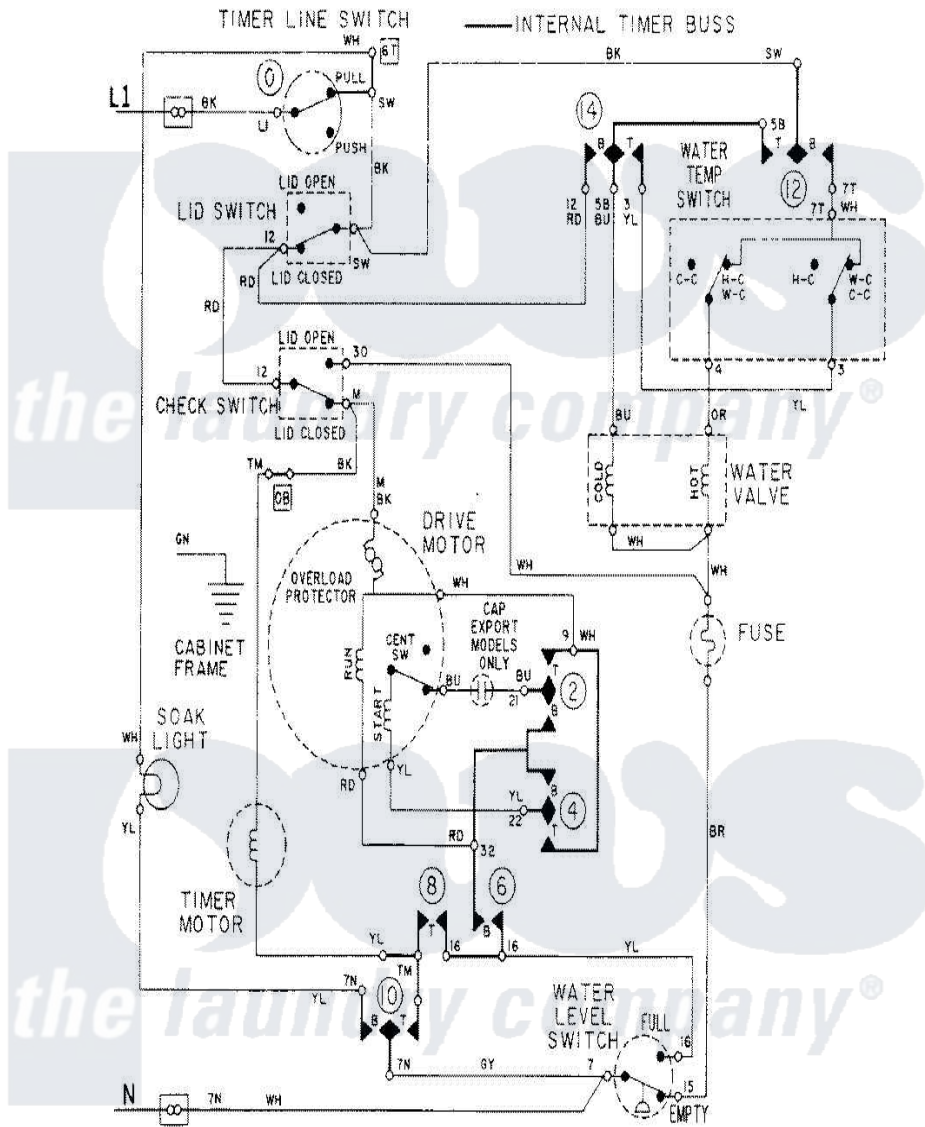

Maytag LAT3914AAL 08 - WIRING INFORMATION

Maytag Residential Maytag LAT3914AAL Washer Parts Parts Diagram 08 - WIRING INFORMATION
 Click on the part number to view part

Item	Original Part Number	Replaced By	Status	Part Description
NI	15001276		Not Available	WIRING INFORMATION