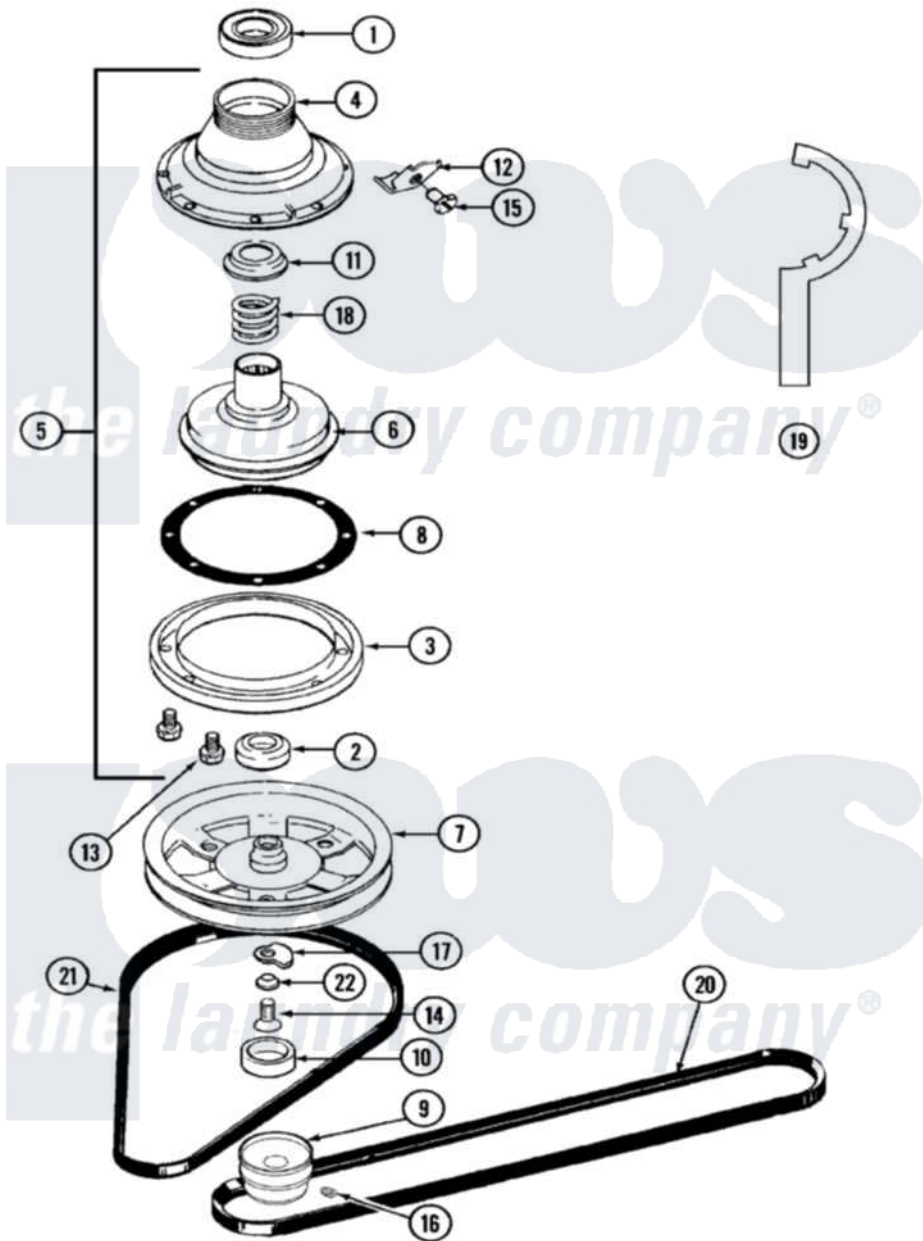

Maytag LAT3914AAM 03 - CLUTCH, BRAKE & BELTS (LAT8504AAM & LAT)

Maytag Residential Maytag LAT3914AAM Washer Parts Parts Diagram 03 - CLUTCH, BRAKE & BELTS (LAT8504AAM & LAT)

Click on the part number to view part

Item	Original Part Number	Replaced By	Status	Part Description
1	Y200720	22003441		Bearing, Rear
2	200835			Bearing, Brake Rotor
3	211043	6-2011900		Brake Asse
4	211045	6-2011900		Brake Asse
5	201190	6-2011900		Brake Asse
6	201126	6-2011900		Brake Asse
7	211059	6-2301530		Pulley
8	211042	6-2011900		Brake Asse
9	200816	6-2008160		Pulley- MO
10	211038		Not Available	CAP, OIL RETAINER
11	211039	6-2011900		Brake Asse
12	213325			Clip, Retaining
13	211000			SCREW, BRAKE DRUM (HEX HEAD)
14	211375	681582		Screw

15	213326		Bolt, Sems Retaining Clip
16	Y053241		Set Screw, Motor Pulley
17	211089		Lug, Stop Pulley
18	211041	6-2011900	Brake Asse
19	Y038315	038315	Tool
20	211124		Part Not Used
21	211125		V Belt, DiVe Pulley
22	211090	22003555	Washer, Stop Lug