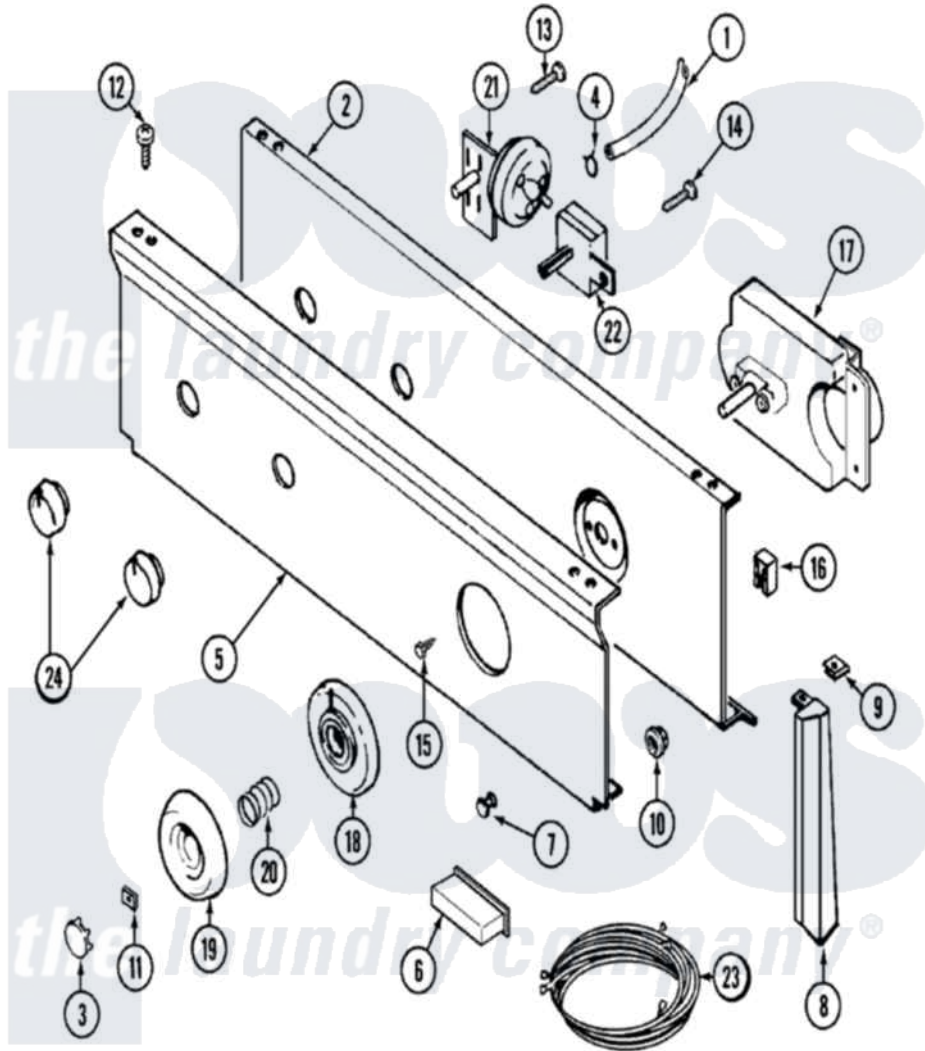

Maytag LAT3914AAM 04 - CONTROL PANEL (LAT8504AAM & LAT3914AAM)

Maytag Residential Maytag LAT3914AAM Washer Parts Parts Diagram 04 - CONTROL PANEL (LAT8504AAM & LAT3914AAM)

[Click on the part number to view part](#)

Item	Original Part Number	Replaced By	Status	Part Description
1	22001036	22001619		Tube, Water Level Switch
2	315483	3370225		Screw
"	204807			Ground Wire, Supp. Pltte To Top Cover
"	22001132			Plate, Support
3	216424		Not Available	CAP, KNOB (ALM)
4	410296	596669		Clamp, Manifold
5	22001479		Not Available	PANEL, CONTROL (ALM)
6	214897			Pad, Control Panel
7	22001215	7730P011-60		Lens, Indicator Light
8	22001567			Cap, End
"	22001566	22001293		End Cap, Control Panel
"	22001293			End Cap, Control Panel
9	214894			Fastener, End Cap
10	214872			Palnut, End Cap Note: Nut,

10	214972		Lamp Holder
11	211605		Bezel, Timer Dial
12	210932		Screw, No.8 X 9/16 Ctsk Note: Screw, Inlet Duct
13	211168	W10139210	Screw, 8-18 X 5/16
14	211168	W10139210	Screw, 8-18 X 5/16
15	216412		Screw, Bracket To Timer
16	903115		Lock Light
17	22001025		Timer RPR
18	22001266	Not Available	BEZEL, TIMER KNOB (ALM)
19	22001199	Not Available	KNOB ASSY. (ALM)
20	211065		Spring, Index Wheel
21	208201		Switch, Pressure
22	208283	Not Available	SWITCH, WATER TEMPERATURE
23	22001317		Wire Harness, Main
24	22001269	Not Available	KNOB ASSY. (ALM)
25	22001103		Manual, Use And Care
"	16000327	Not Available	GUIDE, QUICK REF. - MAYTAG