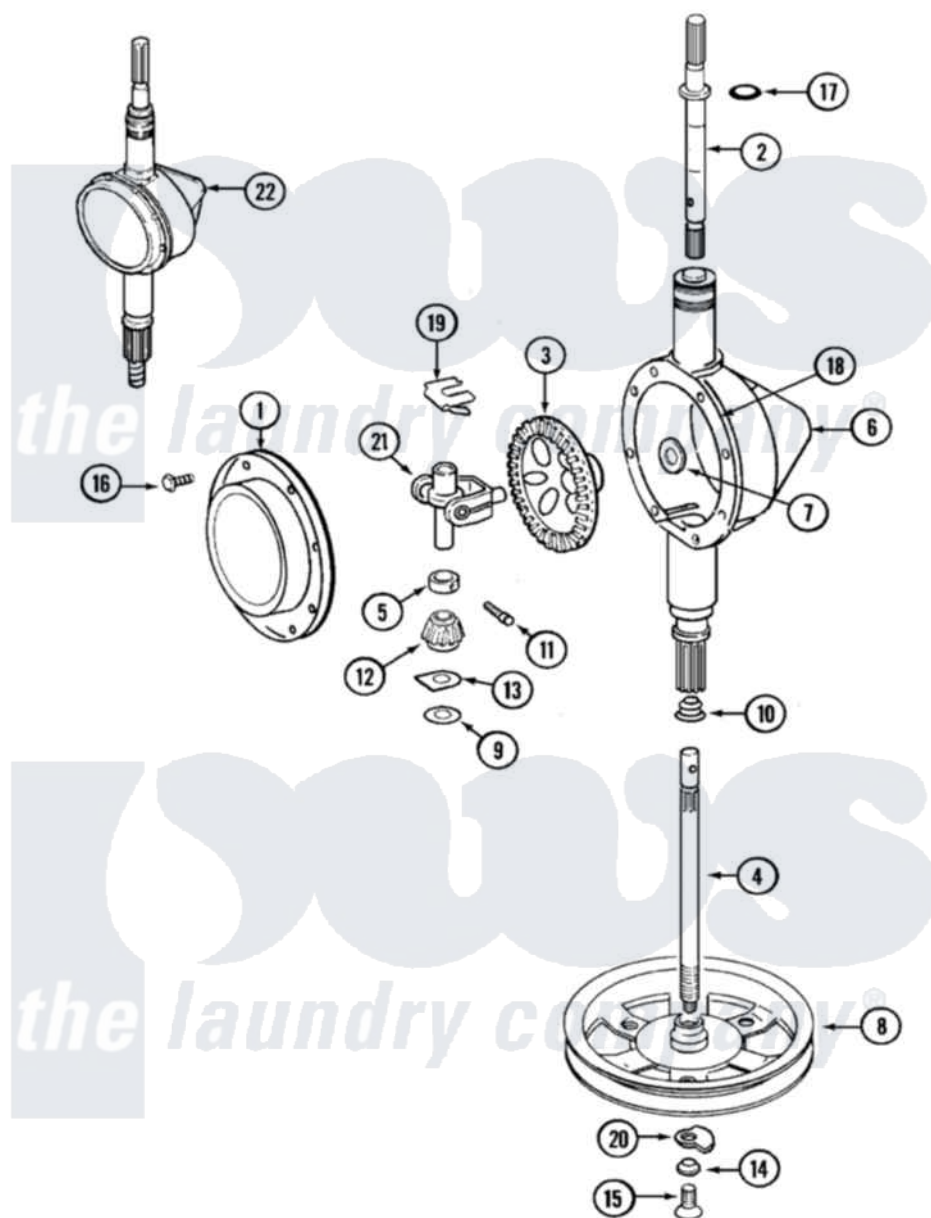

Maytag LAT3914AAM 06 - TRANSMISSION (LAT8504AAM & LAT3914AAM)

Maytag Residential Maytag LAT3914AAM Washer Parts Parts Diagram 06 - TRANSMISSION (LAT8504AAM & LAT3914AAM)

Click on the part number to view part

Item	Original Part Number	Replaced By	Status	Part Description
1	206628			Cover, Transmission
2	207153	6-2097820		Kit- Shaft
3	206713	6-2067130		Gear- Beve
4	215410	12001450		Ctr Shaft W/Collar Andkeeper- Dp
5	215415		Not Available	COLLAR, LOWER
6	206624	6-2097750		Trans Dee
7	215394			Washer, Bevel Gear
8	211059	6-2301530		Pulley
9	211483	6-2114830		Washer- SP
10	206602	207843		Lip Seal Repair Kit
11	Y206629			Pin, Collar
12	215401	W10221114		Pinion
13	215395			Plate, Clutch
14	211090	22003555		Washer, Stop Lug

15	211375	681582	Screw
16	215417	Not Available	SCREW, TRANSMISSION COVER
17	210690		Seal, Rubber
18	Y058700	675652	Adhesive
19	215581		Spring, Agitator Shaft
20	211089		Lug, Stop Pulley
21	206685	6-2066850	Yoke
22	206707	6-2097750	Trans Dee