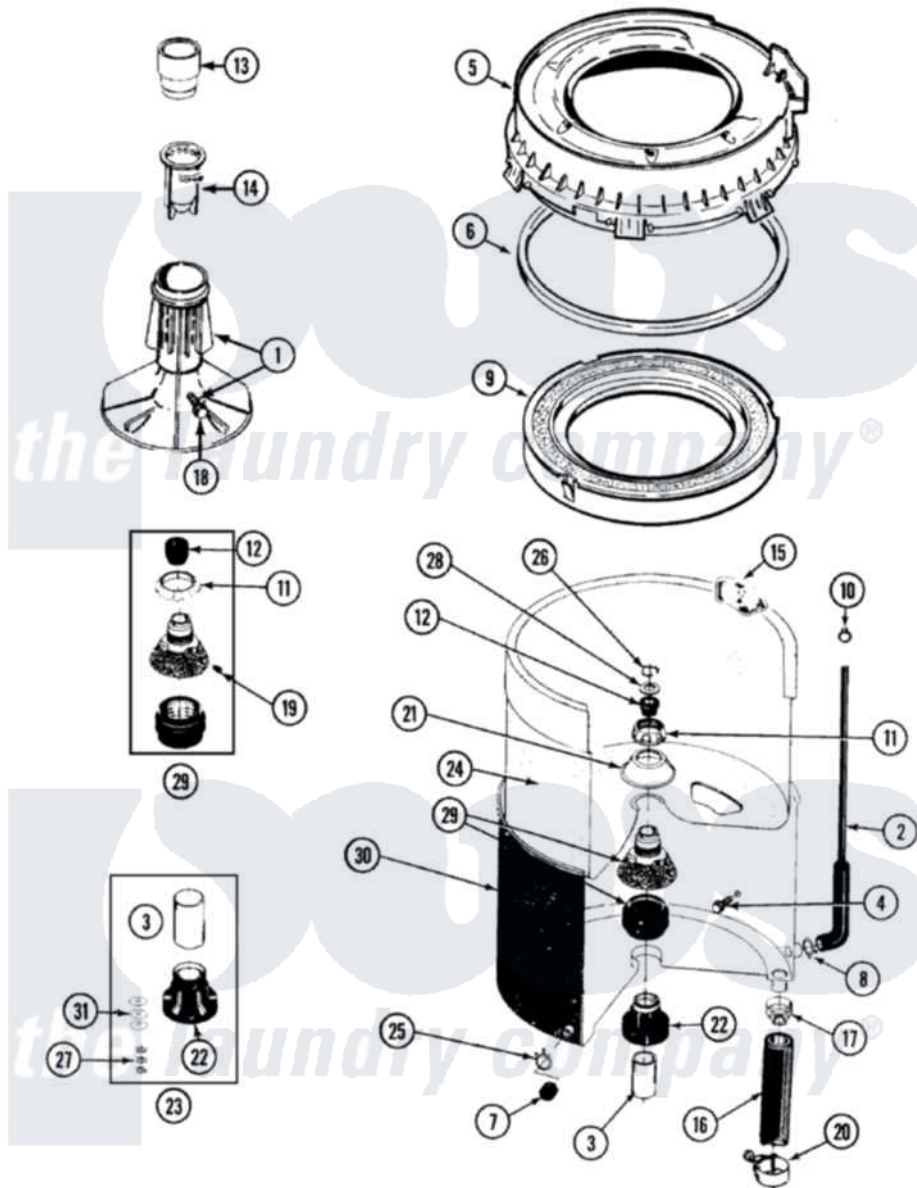

# Maytag LAT3914AAM 07 - TUB (LAT8504AAM & LAT3914AAM)

Maytag Residential Maytag LAT3914AAM Washer Parts Parts Diagram 07 - TUB (LAT8504AAM & LAT3914AAM)  
 Click on the part number to view part

Item	Original Part Number	Replaced By	Status	Part Description
1	<a href="#">207228</a>			Agitator W/Lock Screw
2	22001036	<a href="#">22001619</a>		Tube, Water Level Switch
3	<a href="#">211130</a>			Bearing Liner, Tub Bearing
4	200744	<a href="#">W10175939</a>		Bolt
"	205254	<a href="#">W10175938</a>		Bolt
5	<a href="#">22001299</a>			Tub Cover And Gasket Assembly
6	Y22001201	<a href="#">22001007</a>		Gasket, Cover To Tub
7	<a href="#">214725</a>			Cap For Spout-Outer Tub
8	<a href="#">211641</a>			Clamp, 1-1/16"
9	<a href="#">22001142</a>			Ring, Balance
10	410296	<a href="#">596669</a>		Clamp, Manifold
11	211047	<a href="#">6-2110472</a>		Nut- Clamp
12	Y0A4298	<a href="#">6-0A57420</a>		Seal- Agitator
13	<a href="#">22001295</a>			Housing, Dispenser
14	<a href="#">22001294</a>			Cup, Dispensing
15	<a href="#">207219</a>			Filter, Self-Cleaning

16	<a href="#">213045</a>		Hose, Outer Tub Part Not Used
17	201011	<a href="#">285655</a>	Clamp, Hose
18	206478		Not Available
19	211618	<a href="#">22001423</a>	SCREW & WASHER FOR AGITATOR
20	202574	<a href="#">3367052</a>	Set Screw, Mounting Stem
21	202574	<a href="#">3367052</a>	Clamp, Hose
22	<a href="#">211210</a>		Washer, Clamping Nut
23	200824	<a href="#">6-2040130</a>	Tub Bearin
24	204013	<a href="#">6-2040130</a>	Tub Bearin
25	<a href="#">22001139</a>		Tub, Inner
26	214739	<a href="#">596669</a>	Clamp, Manifold
27	<a href="#">Y015667</a>		Retaining Ring
28	<a href="#">Y054867</a>		Washer, Lock
29	<a href="#">Y015666</a>		Washer, Retaining -
30	204012	<a href="#">6-2095720</a>	Mounting S
31	22001114		Not Available
32	<a href="#">211100</a>		TUB, OUTER (EX. LARGE)
33	<a href="#">211100</a>		Washer, Outer Tub