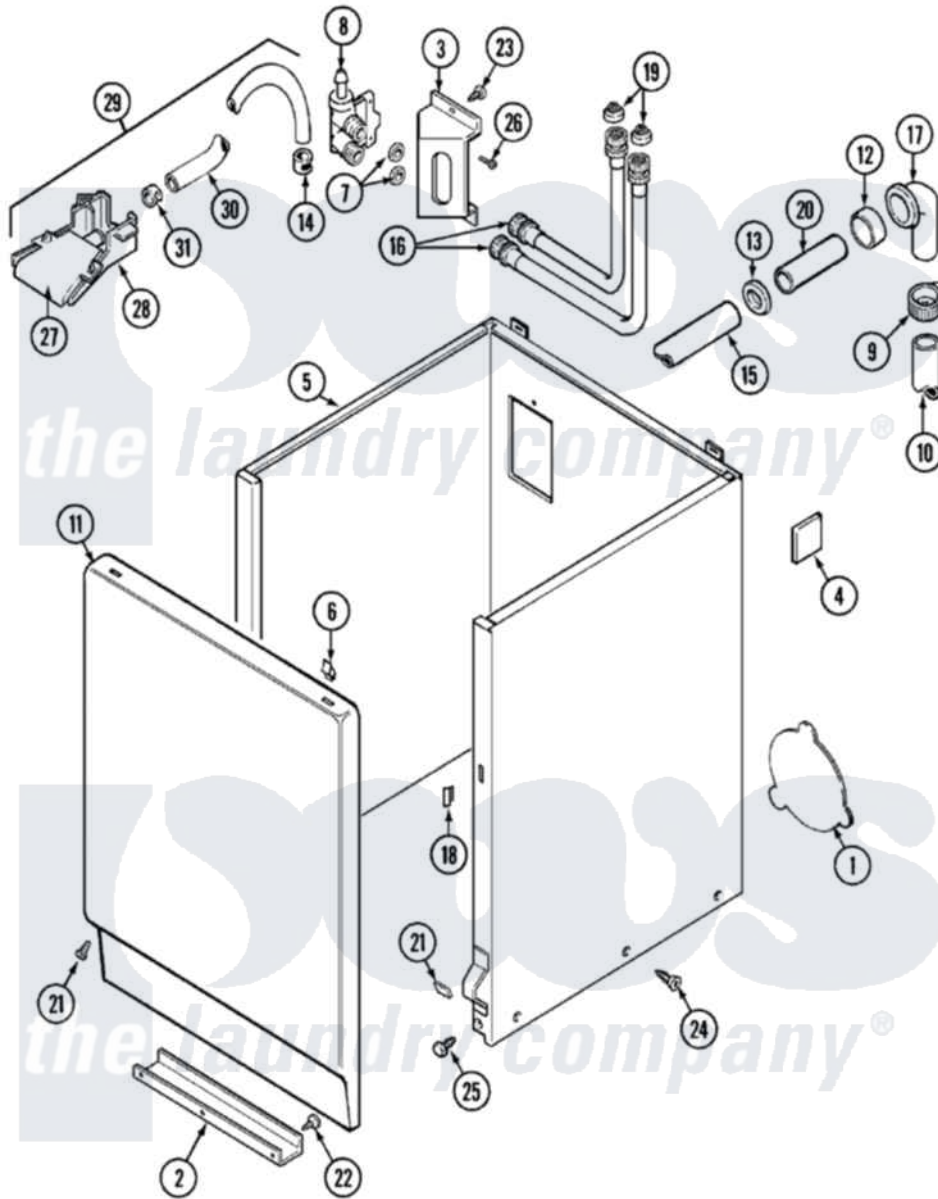

# Maytag LAT4000AAW 02 - CABINET

Maytag [Residential Maytag LAT4000AAW Washer Parts](#) Parts Diagram 02 - CABINET  
 Click on the part number to view part

Item	Original Part Number	Replaced By	Status	Part Description
1	211294	<a href="#">90767</a>		Screw, 8A X 3/8 HeX Washer Head Tapping
"	211878		Not Available	PLATE, ACCESS
2	<a href="#">213846</a>			Guard, Belt
3	214812	<a href="#">22002361</a>		Bracket, Water Valve
4	<a href="#">215058</a>			Pad, Cabinet Bumper
5	22001302	<a href="#">22004425</a>		Cabinet White Aspack
6	212982	<a href="#">22001650</a>		Fastener, Spring
7	<a href="#">Y013783</a>			Washer, Inlet Hose
8	214337	<a href="#">96160</a>		Screen
"	<a href="#">22001274</a>			Valve, Water
9	200908	<a href="#">285655</a>		Clamp, Hose
10	<a href="#">Y059149</a>			(7/8" I.D. CARTON OF 50 FT.)
"	<a href="#">216017</a>			Hose, Drain
11	216078		Not Available	PANEL, FRONT (WHT)
12	<a href="#">214765</a>			Gasket, Siphon Break

13	202574	<a href="#">3367052</a>	Clamp, Hose
14	216169	<a href="#">596669</a>	Clamp, Manifold
15	214767	<a href="#">22001448</a>	Hose, Pump
16	<a href="#">202860</a>		Inlet Hose Assembly
17	Y216016	<a href="#">W10116738</a>	Elbow
18	214376	<a href="#">22002331</a>	Spacer, Front Panel
19	200961	<a href="#">12001413</a>	Strainer And Washer Kit
20	<a href="#">Y014874</a>		Screw, Idler Arm And Sleeve
"	<a href="#">206638</a>		Siphon Break
21	<a href="#">204439</a>		Screw And Fstner Assembly
22	211294	<a href="#">90767</a>	Screw, 8A X 3/8 HeX Washer Head Tapping
23	212276	<a href="#">W10116760</a>	Screw
24	<a href="#">213007</a>		Xfor Cabinet See Cabinet, Back
25	213122	<a href="#">27001200</a>	Screw
"	213121	<a href="#">3400111</a>	Screw, 12-14 X 5/8
26	<a href="#">Y313561</a>		Screw---NA
27	<a href="#">22001187</a>		Injector
28	<a href="#">22001186</a>		Injector
29	<a href="#">22001304</a>		Water Injector Assembly
30	<a href="#">22001190</a>		Hose, Injector
31	216170	<a href="#">489503</a>	Clamp