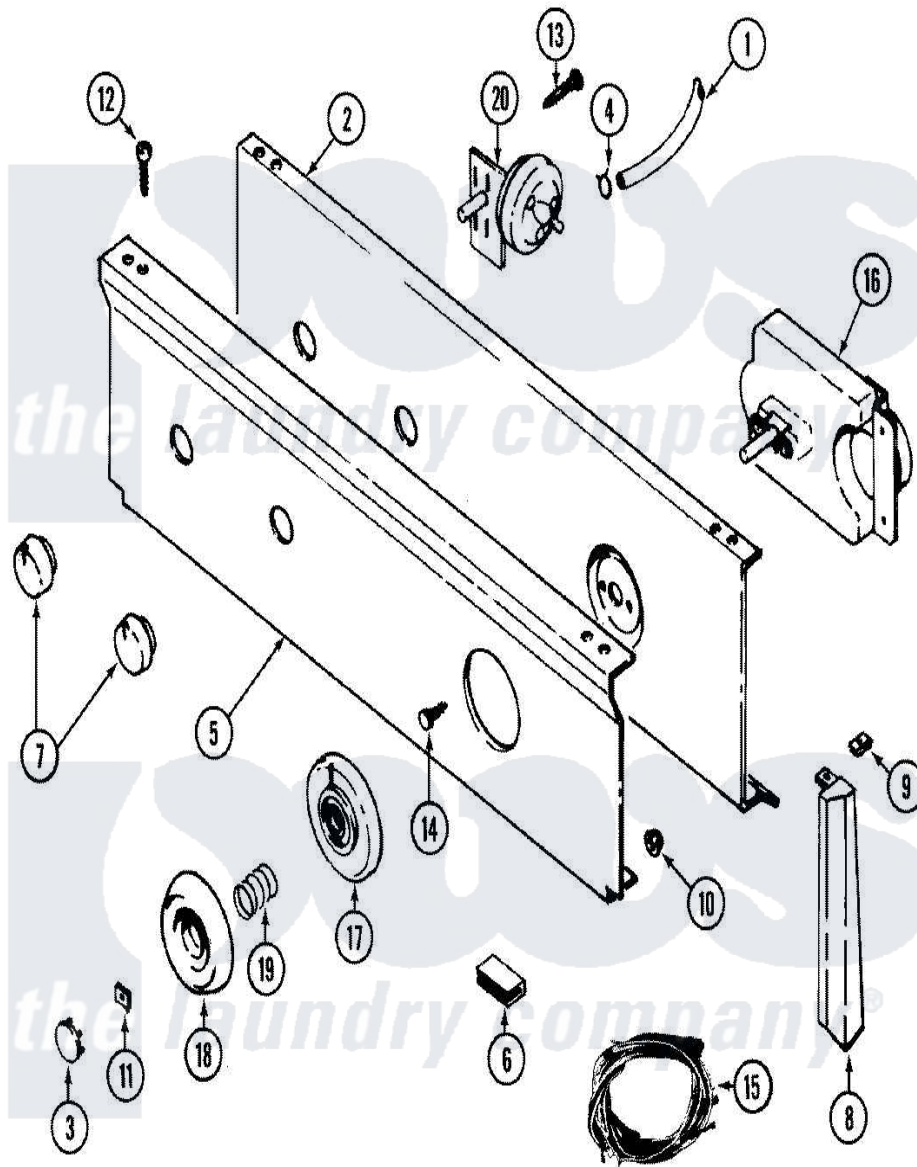

# Maytag LAT4000AAW 04 - CONTROL PANEL

Maytag [Residential Maytag LAT4000AAW Washer Parts](#) Parts Diagram 04 - CONTROL PANEL  
 Click on the part number to view part

Item	Original Part Number	Replaced By	Status	Part Description
1	22001036	<a href="#">22001619</a>		Tube, Water Level Switch
2	<a href="#">204807</a>			Ground Wire, Supp. Plte To Top Cover
"	<a href="#">22001132</a>			Plate, Support
"	315483	<a href="#">3370225</a>		Screw
3	22001445		Not Available	CAP, KNOB (BLK)
4	410296	<a href="#">596669</a>		Clamp, Manifold
5	22001568		Not Available	PANEL, CONTROL (BLK)
6	<a href="#">214897</a>			Pad, Control Panel
7	<a href="#">22001267</a>			Knob, Selector Switch
8	22001563	<a href="#">22001288</a>		End Cap, Control Panel
"	22001562	<a href="#">22001290</a>		End Cap, Control Panel
9	<a href="#">214894</a>			Fastener, End Cap
10	<a href="#">214872</a>			Nut, End Cap Note: Nut, Lamp Holder
11	<a href="#">211605</a>			Bezel, Timer Dial
12	311728	<a href="#">210022</a>		Screw, No.8 X 9/16 Ctsk Note:

12	214120	<a href="#">21032</a>		Screw, Inlet Duct
13	211168	<a href="#">W10139210</a>		Screw, 8-18 X 5/16
14	<a href="#">216412</a>			Screw, Bracket To Timer
15	22001569		Not Available	WIRE HARNESS, MAIN
16	22001570		Not Available	TIMER RPR
17	<a href="#">22001571</a>			Bezel, Timer Dial
18	<a href="#">206892</a>			Control Knob
19	<a href="#">211065</a>			Spring, Index Wheel
20	208205		Not Available	SWITCH, PRESSURE
21	22001572		Not Available	MANUAL, USE & CARE (FRENCH)
"	16007386		Not Available	MANUAL, USE & CARE
"	16000327		Not Available	GUIDE, QUICK REF. - MAYTAG