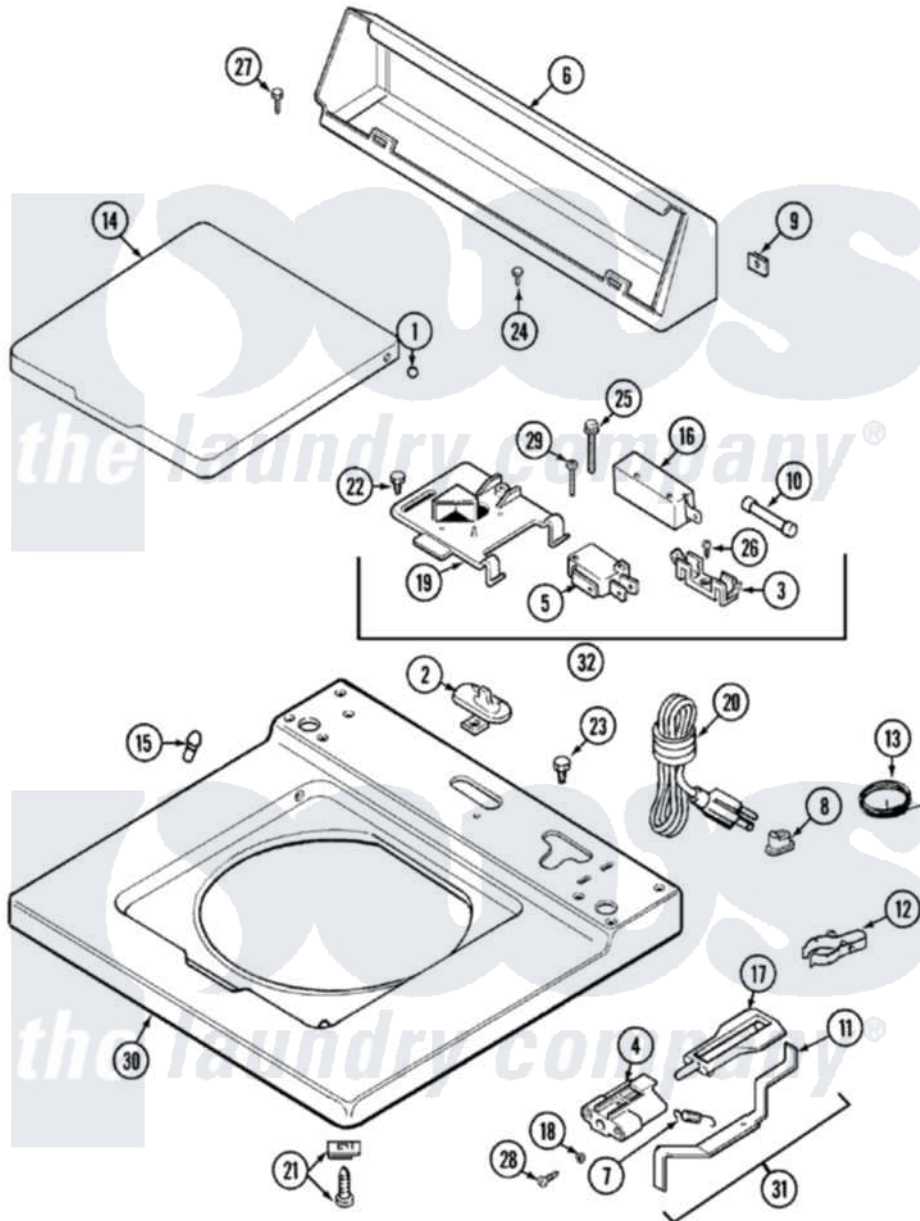

Maytag LAT4000AAW 05 - TOP

Maytag [Residential Maytag LAT4000AAW Washer Parts](#) Parts Diagram 05 - TOP
 Click on the part number to view part

Item	Original Part Number	Replaced By	Status	Part Description
1	211726			Hinge, Ball Lid
2	207159	489355		Screw, 8 X 1/2
"	22001298			Cap, Top Cover
3	207167			Block, Fuse
4	216256		Not Available	BRACKET, UNBALANCE
5	207166			Switch, Check
6	205635			Console
7	213720			Spring, Lid Switch
8	211881			Grommet, Cord Part Not Used-Gas Models Only
9	215075			Fastener, Control Panel To Console
10	207168	22001682		Switch Assembly, Lid W/4amp Fuse
11	22001136			Lever, Unbalance
12	301548			Clamp, Ground Wire
13	311155			Ground Wire And Clamp

14	22001206	22001893	Lid
15	212716		Bumper, Lid
16	205415	279347	Switch-Lid
17	216255		Plunger, Lid Switch
18	211500		Washer, Bracket To Top Cover
19	Y215699	22001678	Bracket, Switch And Fuse
20	208194	22003062	Cord, Power
21	204445		Screw And Fastener Assembly
22	207159	489355	Screw, 8 X 1/2
23	315483	3370225	Screw
24	216423	3370225	Screw
25	213501		Screw, No.6-20 X 1-1/8 Inch
26	Y311711		Screw, Fuse Block
27	Y313559		Screw
28	910182	25-7809	Screw, No.6-20 1/2 Flthd Torx
29	22001352		Screw, Check Switch
30	22001117	Not Available	TOP COVER ASSEMBLY (WHT)
31	22001311		Unbalance Lever Assembly
32	207176	22001682	Switch Assembly, Lid W/4amp Fuse