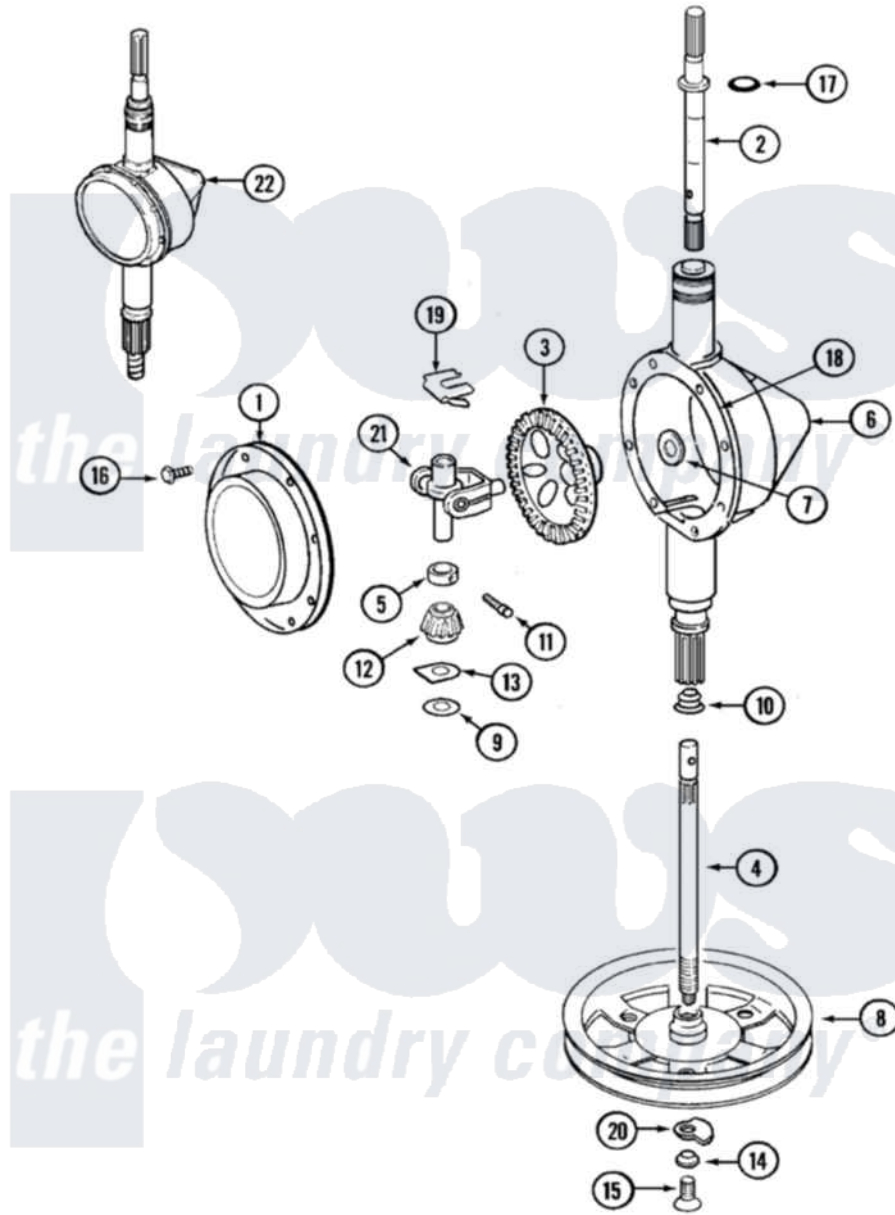

Maytag LAT4000AAW 06 - TRANSMISSION

Maytag [Residential Maytag LAT4000AAW Washer Parts](#) Parts Diagram 06 - TRANSMISSION
 Click on the part number to view part

Item	Original Part Number	Replaced By	Status	Part Description
1	206628			Cover, Transmission
2	207153	6-2097820		Kit- Shaft
3	206713	6-2067130		Gear- Beve
4	215411	12001451		Ctr Shaft W/Collar Andkeeper- Sha
5	215415		Not Available	COLLAR, LOWER
6	206624	6-2097750		Trans Dee
7	215394			Washer, Bevel Gear
8	211059	6-2301530		Pulley
9	211483	6-2114830		Washer- SP
10	206602	207843		Lip Seal Repair Kit
11	Y206629			Pin, Collar
12	215401	W10221114		Pinion
13	215395			Plate, Clutch
14	211090	22003555		Washer, Stop Lug
15	211375	681582		Screw
				SCREW, TRANSMISSION

16	215417	Not Available	SCREW, TRANSMISSION COVER
17	210690		Seal, Rubber
18	Y058700	675652	Adhesive
19	215581		Spring, Agitator Shaft
20	211089		Lug, Stop Pulley
21	206685	6-2066850	Yoke
22	206708	6-2097790	Transmison