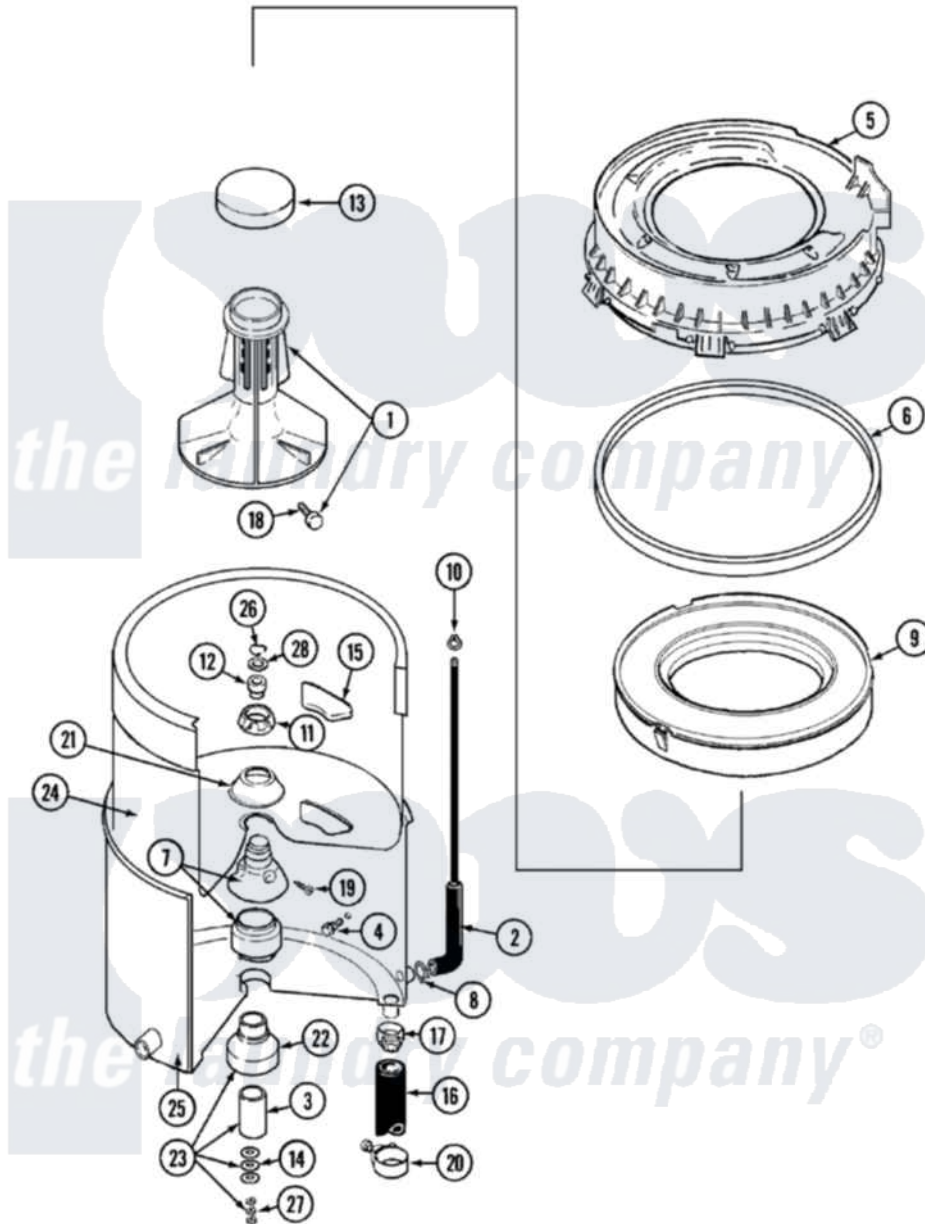

Maytag LAT4000AAW 07 - TUB

Maytag [Residential Maytag LAT4000AAW Washer Parts](#) Parts Diagram 07 - TUB
 Click on the part number to view part

Item	Original Part Number	Replaced By	Status	Part Description
1	208543			Agitator
2	22001036	22001619		Tube, Water Level Switch
3	211130			Bearing Liner, Tub Bearing
4	200744	W10175939		Bolt
"	205254	W10175938		Bolt
5	22001299			Tub Cover And Gasket Assembly
6	Y22001201	22001007		Gasket, Cover To Tub
7	204012	6-2095720		Mounting S
8	211641			Clamp, 1-1/16"
9	22001142			Ring, Balance
10	410296	596669		Clamp, Manifold
11	211047	6-2110472		Nut- Clamp
12	Y0A4298	6-0A57420		Seal- Agitator
13	215532			Cap, Agitator
14	211100			Washer, Outer Tub
15	215980			Plug, Filter Hole

16	Y212989		Hose, Outer Tub To Pump
17	201011	285655	Clamp, Hose
18	206478	Not Available	SCREW & WASHER FOR AGITATOR
19	211618	22001423	Set Screw, Mounting Stem
20	202574	3367052	Clamp, Hose
21	211210		Washer, Clamping Nut
22	200824	6-2040130	Tub Bearin
23	204013	6-2040130	Tub Bearin
24	22001141	Y2201881	Tub, Inner Short White SP
25	22001115	22003312	Tub, Outer
26	Y015667		Retaining Ring
27	Y054867		Washer, Lock
28	Y015666		Washer, Retaining -