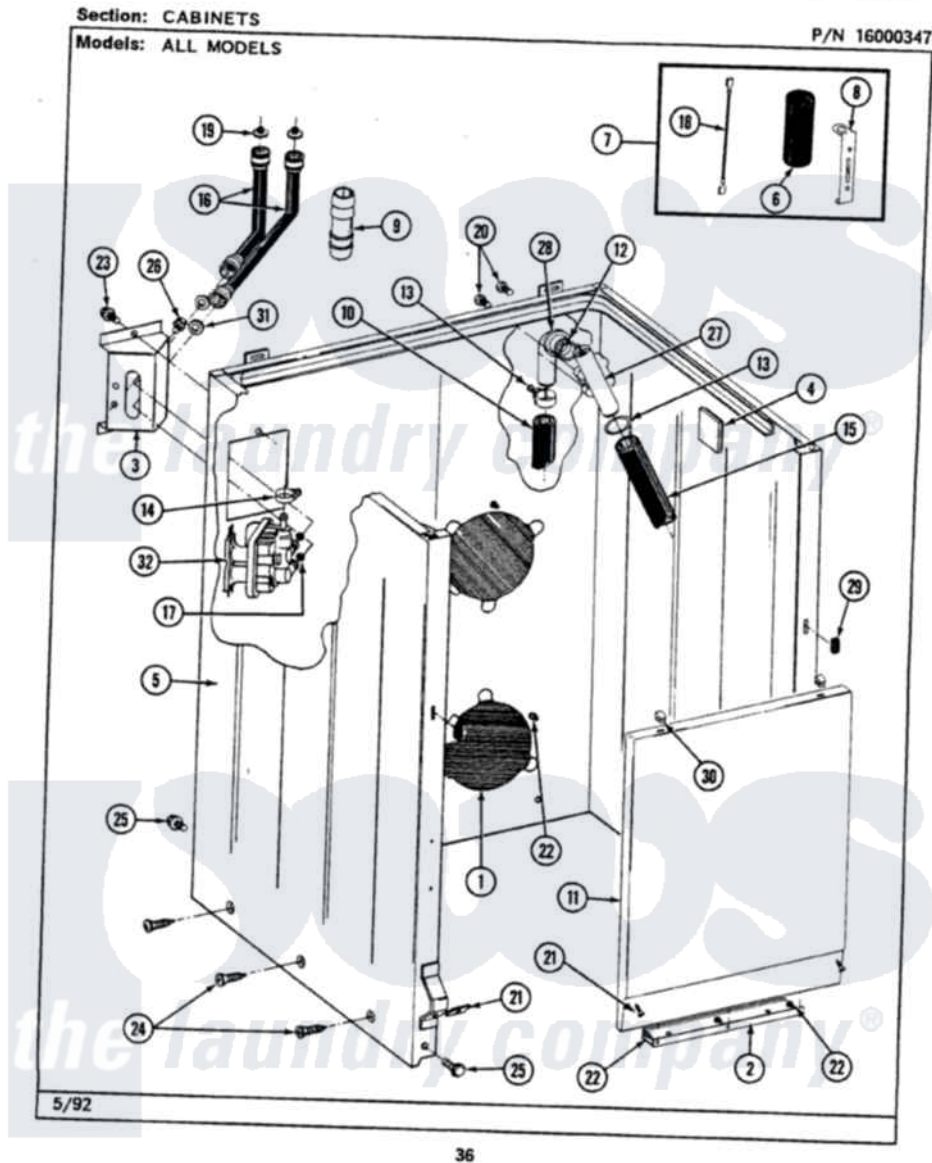

Maytag LAT4910AAL 02 - CABINET

Maytag Residential Maytag LAT4910AAL Washer Parts Parts Diagram 02 - CABINET
Click on the part number to view part

Item	Original Part Number	Replaced By	Status	Part Description
1	211878		Not Available	PLATE, ACCESS
2	213846			Guard, Belt
3	214812	22002361		Bracket, Water Valve
4	215058			Pad, Cabinet Bumper
5	203319L		Not Available	(ALMOND)
6	Y200832			Capacitor
7	206103			Capacitor Kit
8	211149			Clip, Capacitor
9	Y216015			Coupling, Hose
10	Y059149			(7/8" I.D. CARTON OF 50 FT.)
"	216017			Hose, Drain
11	212998L		Not Available	FRONT PANEL-ALMOND
12	214765			Gasket, Siphon Break
13	200908	285655		Clamp, Hose
14	201575			Clamp, Hose
15	214767	22001448		Hose, Pump

16	202860		Inlet Hose Assembly
17	214337	96160	Screen
18	203237		No.17 Wire With Terminal
19	200961	12001413	Strainer And Washer Kit
20	Y014874		Screw, Idler Arm And Sleeve
21	204439		Screw And Fstner Assembly
22	211294	90767	Screw, 8A X 3/8 HeX Washer Head Tapping
23	212276	W10116760	Screw
24	213007		Xfor Cabinet See Cabinet, Back
25	213121	3400111	Screw, 12-14 X 5/8
"	213122	27001200	Screw
26	Y313561		Screw----NA
27	206638		Siphon Break
28	Y216016	W10116738	Elbow
29	214376	22002331	Spacer, Front Panel
30	212982	22001650	Fastener, Spring
31	Y013783		Washer, Inlet Hose
32	205613		Water Valve