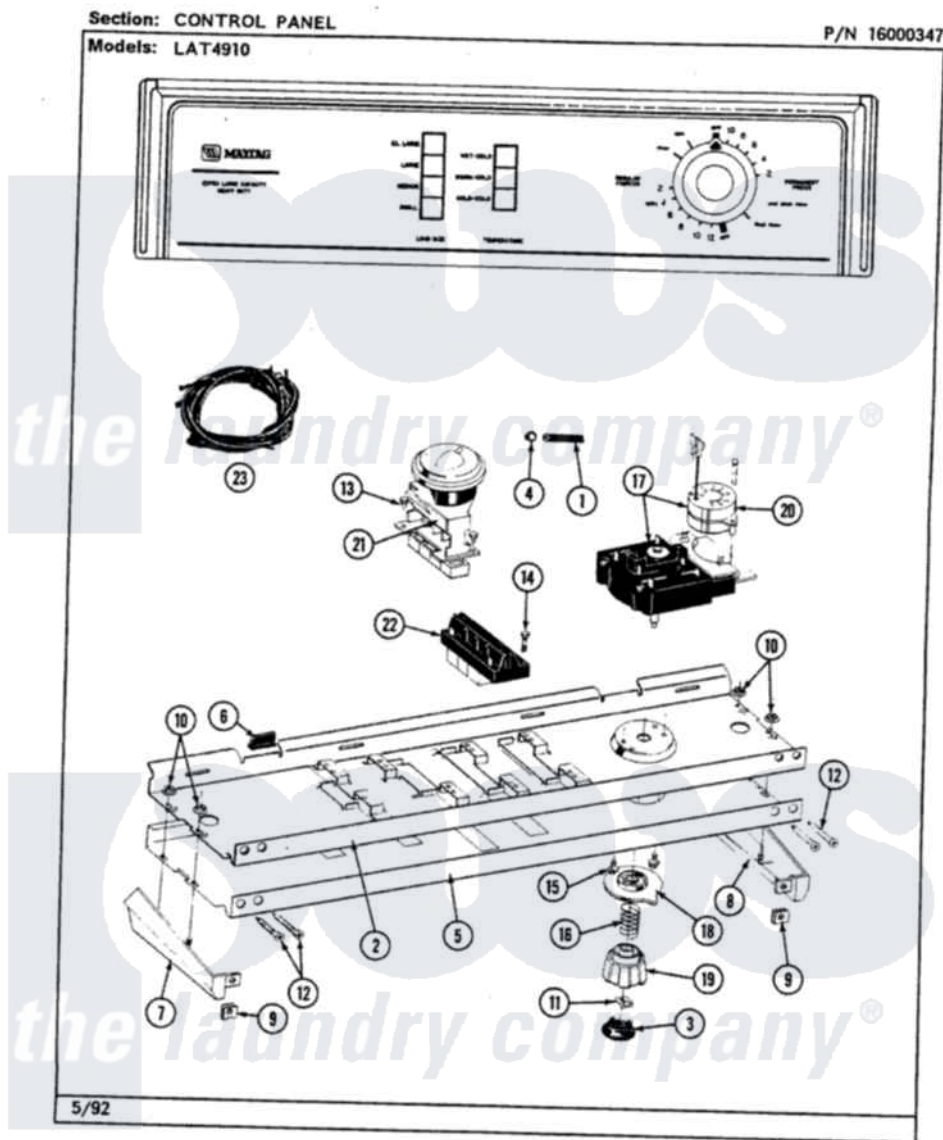

Maytag LAT4910AAL 04 - CONTROL PANEL

2

Maytag [Residential Maytag LAT4910AAL Washer Parts](#) Parts Diagram 04 - CONTROL PANEL
Click on the part number to view part

| Item | Original Part Number | Replaced By | Status | Part Description |
|------|------------------------|---------------------------|---------------|---|
| 1 | 212942 | 22001619 | | Tube, Water Level Switch |
| 2 | 214818 | | | Back Up Plate |
| 3 | 215821 | | Not Available | CAP, KNOB |
| 4 | 410296 | 596669 | | Clamp, Manifold |
| 5 | 207397 | | Not Available | CONTROL PANEL |
| 6 | 214897 | | | Pad, Control Panel |
| 7 | 207215 | | Not Available | END CAP LH |
| 8 | 207216 | | Not Available | END CAP RH |
| 9 | 214894 | | | Fastener, End Cap |
| 10 | 214872 | | | Palnut, End Cap Note: Nut, Lamp Holder |
| 11 | 211605 | | | Bezel, Timer Dial |
| 12 | 210932 | | | Screw, No.8 X 9/16 Ctsk Note: Screw, Inlet Duct |
| 13 | 211168 | W10139210 | | Screw, 8-18 X 5/16 |
| 14 | 213117 | 67006908 | | Screw, Ice Rack |
| 15 | 213966 | 3400014 | | Screw |

| | | | |
|----|------------------------|--------------------------|-----------------------------------|
| 16 | 211065 | | Spring, Index Wheel |
| 17 | 207379 | | Timer |
| 18 | 215827 | Not Available | TIMER DIAL SKIRT |
| 19 | 215828 | | Knob, Timer |
| 20 | 205033 | 22205033 | Motor- Tim |
| 21 | 207361 | | 4 Level Pressure Switch |
| 22 | 207368 | Not Available | TEMP CONTROL SWITCH - 3 BUTTON |
| 23 | 207383 | | Wire Harness |