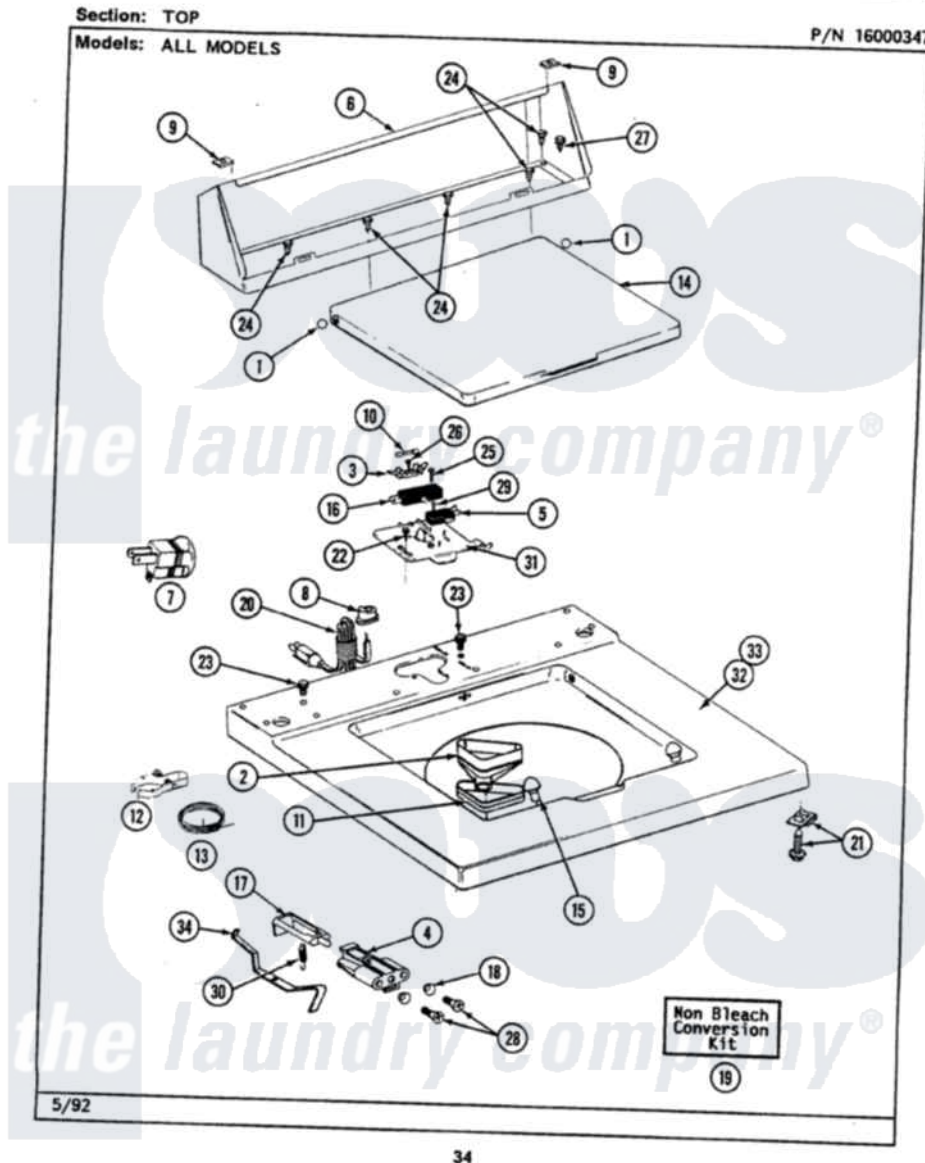

Maytag LAT4910AAL 05 - TOP

Maytag [Residential Maytag LAT4910AAL Washer Parts](#) Parts Diagram 05 - TOP
 Click on the part number to view part

Item	Original Part Number	Replaced By	Status	Part Description
1	211726			Hinge, Ball Lid
2	215578			Bleach Inlet Almond
3	207167			Block, Fuse
4	214279	204968		Plunger And Bracket Assembly--W
5	207166			Switch, Check
6	205635L		Not Available	CONSOLE (ALM)
7	Y201808			Converter
8	211881			Grommet, Cord Part Not Used-Gas Models Only
9	215075			Fastener, Control Panel To Console
10	207168	22001682		Switch Assembly, Lid W/4amp Fuse
11	214436			Gasket
12	301548			Clamp, Ground Wire
13	311155			Ground Wire And Clamp
14	216073L		Not Available	(ALMOND)---NA

15	212716		Bumper, Lid
16	205415	279347	Switch-Lid
17	215700		Not Available
18	211500		LID SWITCH PLUNGER
19	205997		Washer, Bracket To Top Cover
20	204590		Non-Bleach Conversion Kit
21	204445		Cord, Power
22	207159	489355	Screw And Fastener Assembly
23	210186	3370225	Screw, 8 X 1/2
24	211294	90767	Screw
25	213501		Screw, 8A X 3/8 HeX Washer Head Tapping
26	215705	Y311711	Screw, No.6-20 X 1-1/8 Inch
27	Y313559		Screw, Fuse Block
28	910182	25-7809	Screw
29	912012	3400409	Screw, No.6-20 1/2 Flthd Torx
30	213720		Screw
31	Y215699	22001678	Spring, Lid Switch
32	207170L		Bracket, Switch And Fuse
34	215704		Top Cover Assembly ALM----NA
			Lever, Unbalance