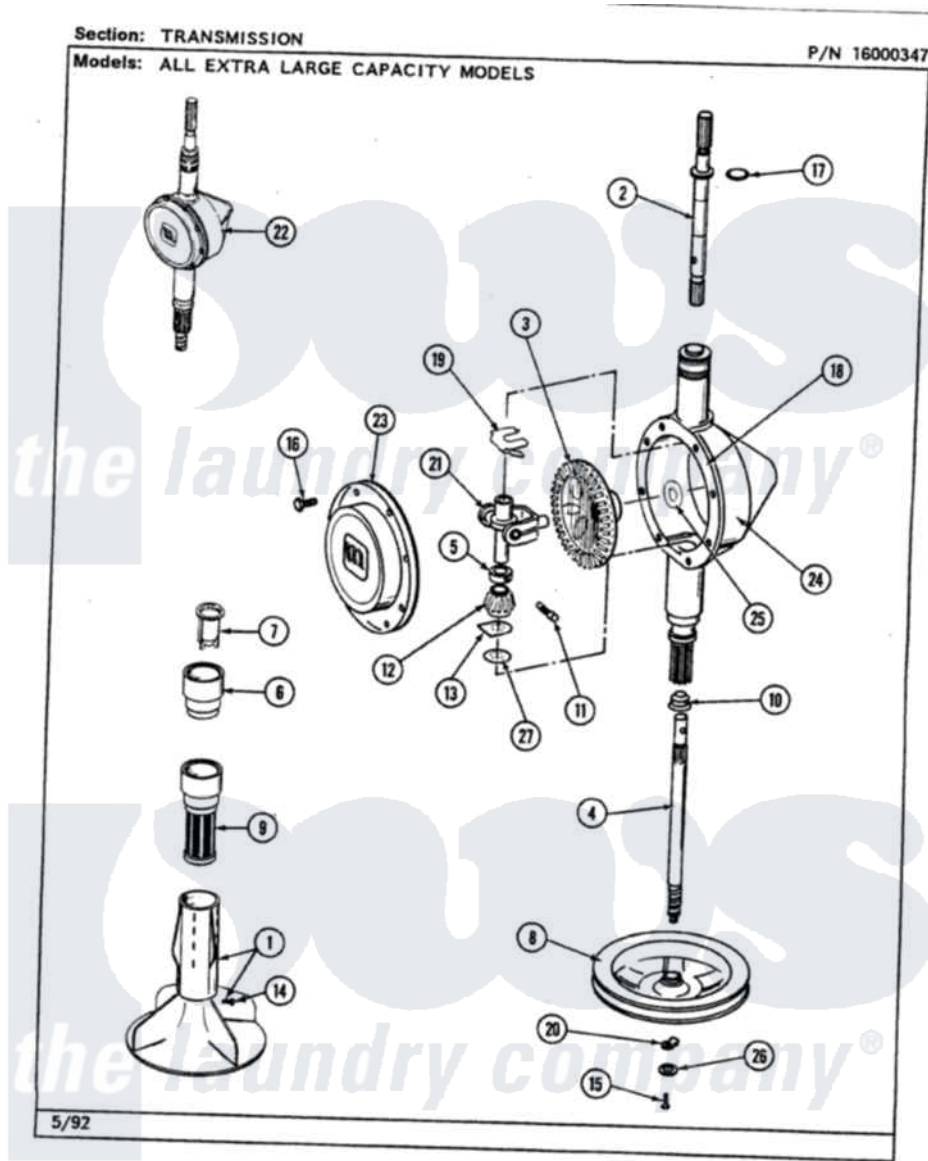

Maytag LAT4910AAL 06 - TRANSMISSION

42

Maytag Residential Maytag LAT4910AAL Washer Parts Parts Diagram 06 - TRANSMISSION
Click on the part number to view part

Item	Original Part Number	Replaced By	Status	Part Description
1	207228			Agitator W/Lock Screw
2	207153	6-2097820		Kit- Shaft
3	206713	6-2067130		Gear- Beve
4	215410	12001450		Ctr Shaft W/Collar Andkeeper- Dp
5	215415		Not Available	COLLAR, LOWER
7	215733			Dispensing Cup
8	211059	6-2301530		Pulley
9	207426			Lint Filter Deep
10	206602	207843		Lip Seal Repair Kit
11	Y206629			Pin, Collar
12	215401	W10221114		Pinion
13	215395			Plate, Clutch
14	206478		Not Available	SCREW & WASHER FOR AGITATOR
15	211375	681582		Screw
16	215417		Not Available	SCREW, TRANSMISSION

17	210690		COVER
18	Y058700	675652	Seal, Rubber
19	215581		Adhesive
20	211089		Spring, Agitator Shaft
21	206685	6-2066850	Lug, Stop Pulley
22	206707	6-2097750	Yoke
23	206628		Trans Dee
24	206624	6-2097750	Cover, Transmission
25	215394		Trans Dee
26	211090	22003555	Washer, Bevel Gear
27	211483	6-2114830	Washer, Stop Lug
			Washer- SP