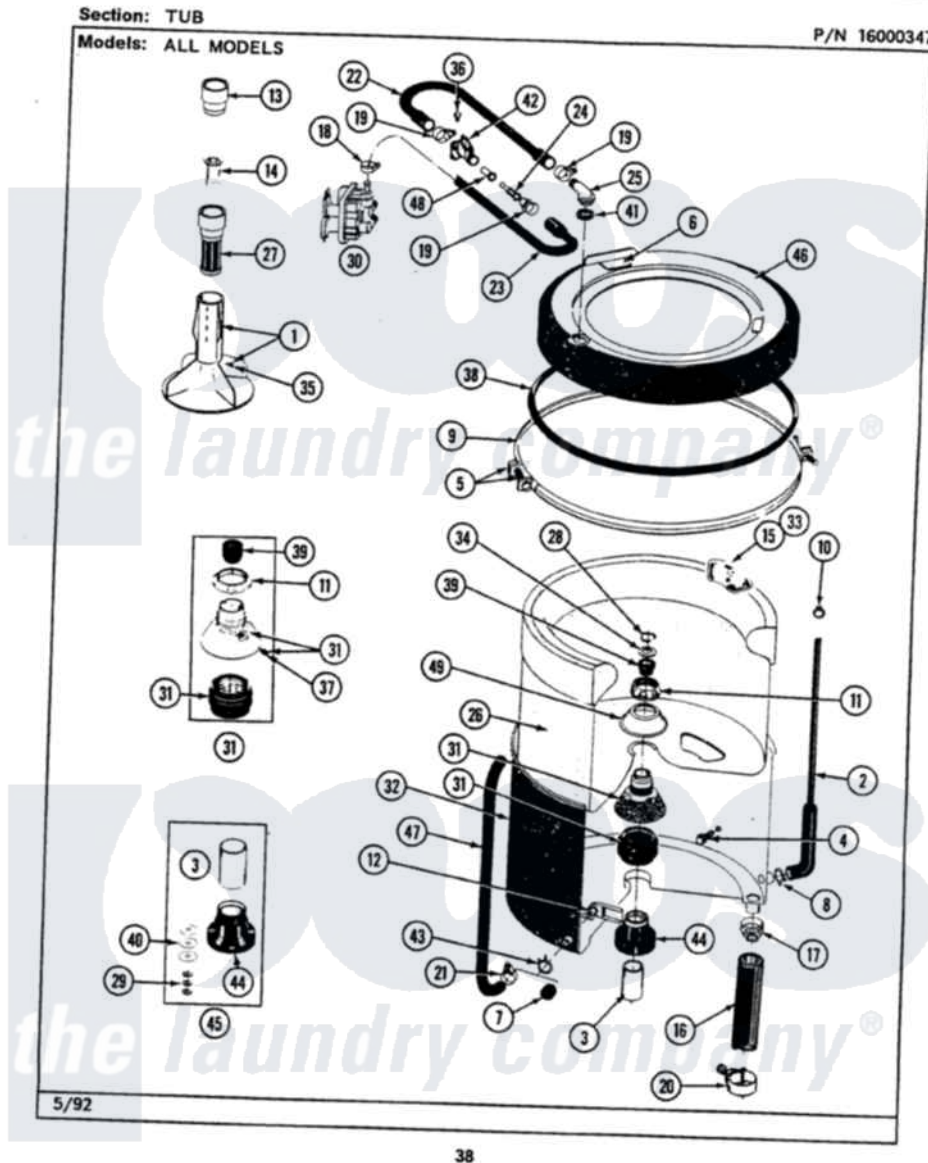

Maytag LAT4910AAL 07 - TUB

Maytag [Residential Maytag LAT4910AAL Washer Parts](#) Parts Diagram 07 - TUB
Click on the part number to view part

Item	Original Part Number	Replaced By	Status	Part Description
1	207228			Agitator W/Lock Screw
2	212942	22001619		Tube, Water Level Switch
3	211130			Bearing Liner, Tub Bearing
4	200744	W10175939		Bolt
"	205254	W10175938		Bolt
5	205529			Nut And Bolt Kit For Tub Clam
6	215232			Bumper, Unbalance
8	211641			Clamp, 1-1/16"
9	200846			Clamp - Tub Cover
10	410296	596669		Clamp, Manifold
11	211047	6-2110472		Nut- Clamp
12	214434			Spout, Deflector
14	215733			Dispensing Cup
16	213045			Hose, Outer Tub Part Not Used
17	200900	616099		Clamp
18	201575			Clamp, Hose

19	202515	596669	Clamp, Manifold
20	202574	3367052	Clamp, Hose
21	205161	489503	Clamp
22	Y215234		Hose, Injector Fill
23	213013		Hose, Injector
24	213015		Nozzle, Injector
25	215235		Tube, Injector
26	207831	Not Available	TUB, INNER (W/PLUG)
27	207426		Lint Filter Deep
28	Y015667		Retaining Ring
29	Y054867		Washer, Lock
30	205613		Water Valve
31	204012	6-2095720	Mounting S
32	205484		Tub, Outer Part Not Used
33	215980		Plug, Filter Hole
34	Y015666		Washer, Retaining -
35	206478	Not Available	SCREW & WASHER FOR AGITATOR
36	312620		Screw, Sems
37	211618	22001423	Set Screw, Mounting Stem
38	211232		Seal, Tub Cover
39	Y0A4298	6-0A57420	Seal- Agitator
40	211100		Washer, Outer Tub
41	215233		Seal For Injector Tube
42	215447		Sleeve For Injector
43	214739	596669	Clamp, Manifold
44	200824	6-2040130	Tub Bearin
45	204013	6-2040130	Tub Bearin
46	206380	Not Available	COVER, TUB
47	214433		Tube, Inlet Part Not Used
48	213016	216201	Nozzle
49	211210		Washer, Clamping Nut