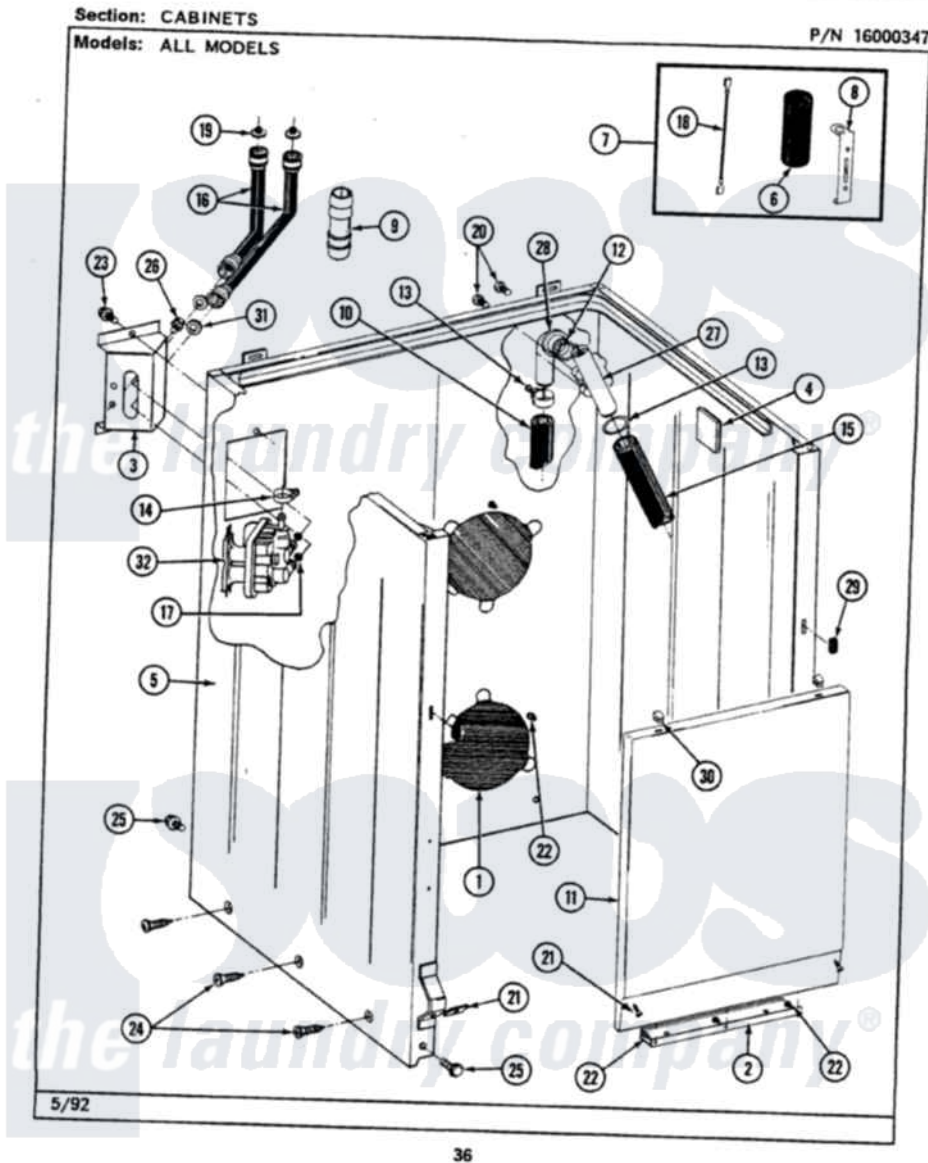

Maytag LAT4910AAW 02 - CABINET

Maytag [Residential Maytag LAT4910AAW Washer Parts](#) Parts Diagram 02 - CABINET
 Click on the part number to view part

Item	Original Part Number	Replaced By	Status	Part Description
1	211878		Not Available	PLATE, ACCESS
2	213846			Guard, Belt
3	214812	22002361		Bracket, Water Valve
4	215058			Pad, Cabinet Bumper
5	203319	22203319		Cabinet
6	Y200832			Capacitor
7	206103			Capacitor Kit
8	211149			Clip, Capacitor
9	Y216015			Coupling, Hose
10	Y059149			(7/8" I.D. CARTON OF 50 FT.)
"	216017			Hose, Drain
11	212998		Not Available	PANEL, FRONT (WHT)
12	214765			Gasket, Siphon Break
13	200908	285655		Clamp, Hose
14	201575			Clamp, Hose
15	214767	22001448		Hose, Pump

16	202860		Inlet Hose Assembly
17	214337	96160	Screen
18	203237		No.17 Wire With Terminal
19	200961	12001413	Strainer And Washer Kit
20	Y014874		Screw, Idler Arm And Sleeve
21	204439		Screw And Fstner Assembly
22	211294	90767	Screw, 8A X 3/8 HeX Washer Head Tapping
23	212276	W10116760	Screw
24	213007		Xfor Cabinet See Cabinet, Back
25	213121	3400111	Screw, 12-14 X 5/8
"	213122	27001200	Screw
26	Y313561		Screw----NA
27	206638		Siphon Break
28	Y216016	W10116738	Elbow
29	214376	22002331	Spacer, Front Panel
30	212982	22001650	Fastener, Spring
31	Y013783		Washer, Inlet Hose
32	205613		Water Valve