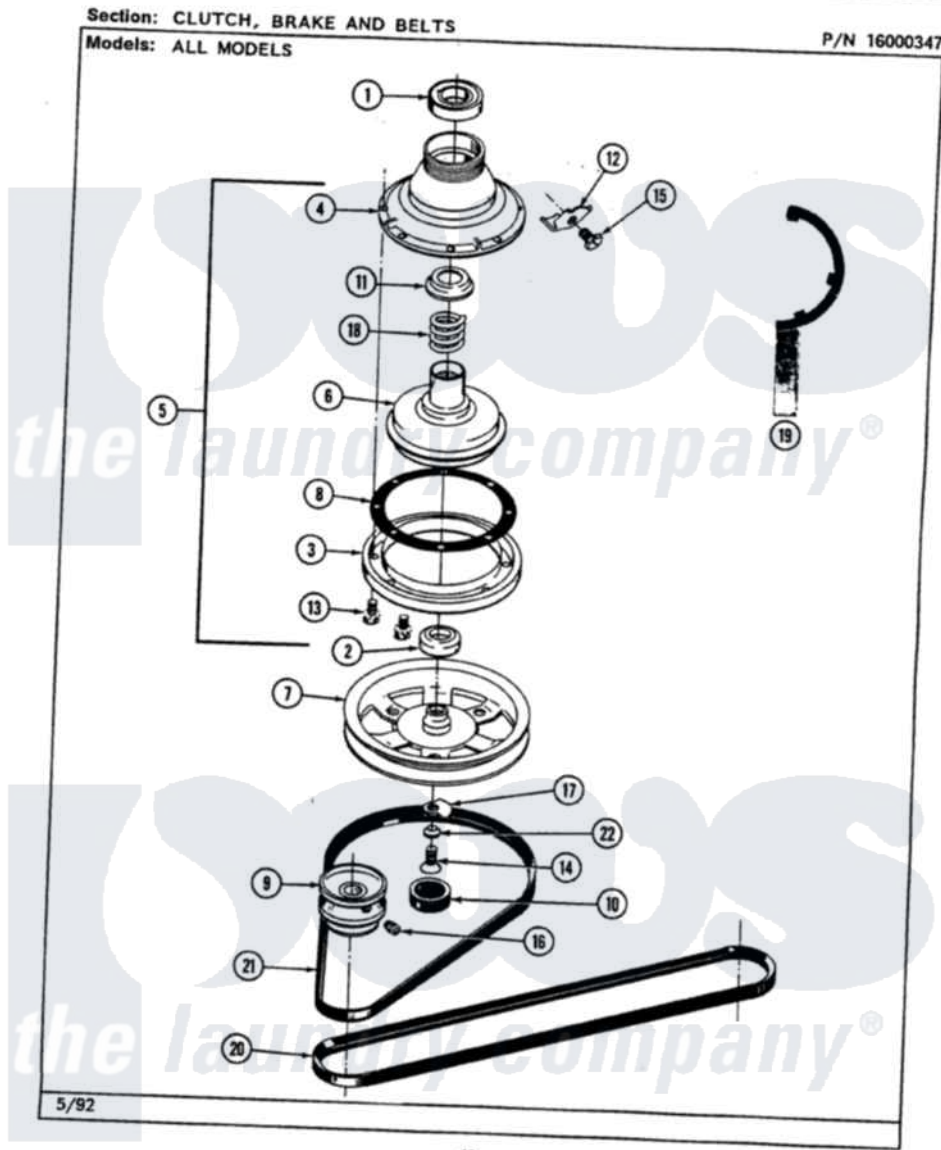

Maytag LAT4910AAW 03 - CLUTCH, BRAKE & BELTS

Maytag Residential Maytag LAT4910AAW Washer Parts Parts Diagram 03 - CLUTCH, BRAKE & BELTS
 Click on the part number to view part

Item	Original Part Number	Replaced By	Status	Part Description
1	Y200720	22003441		Bearing, Rear
2	200835			Bearing, Brake Rotor
3	211043	6-2011900		Brake Asse
4	211045	6-2011900		Brake Asse
5	201190	6-2011900		Brake Asse
6	201126	6-2011900		Brake Asse
7	211059	6-2301530		Pulley
8	211042	6-2011900		Brake Asse
9	200816	6-2008160		Pulley- MO
10	211038		Not Available	CAP, OIL RETAINER
11	211039	6-2011900		Brake Asse
12	213325			Clip, Retaining
13	211000			SCREW, BRAKE DRUM (HEX HEAD)
14	211375	681582		Screw
15	213326			Bolt, Sems Retaining Clip
16	Y053241			Set Screw, Motor Pulley

17	211089		Lug, Stop Pulley
18	211041	6-2011900	Brake Asse
19	Y038315	038315	Tool
20	211124		Part Not Used
21	211125		V Belt, Drive Pulley
22	211090	22003555	Washer, Stop Lug