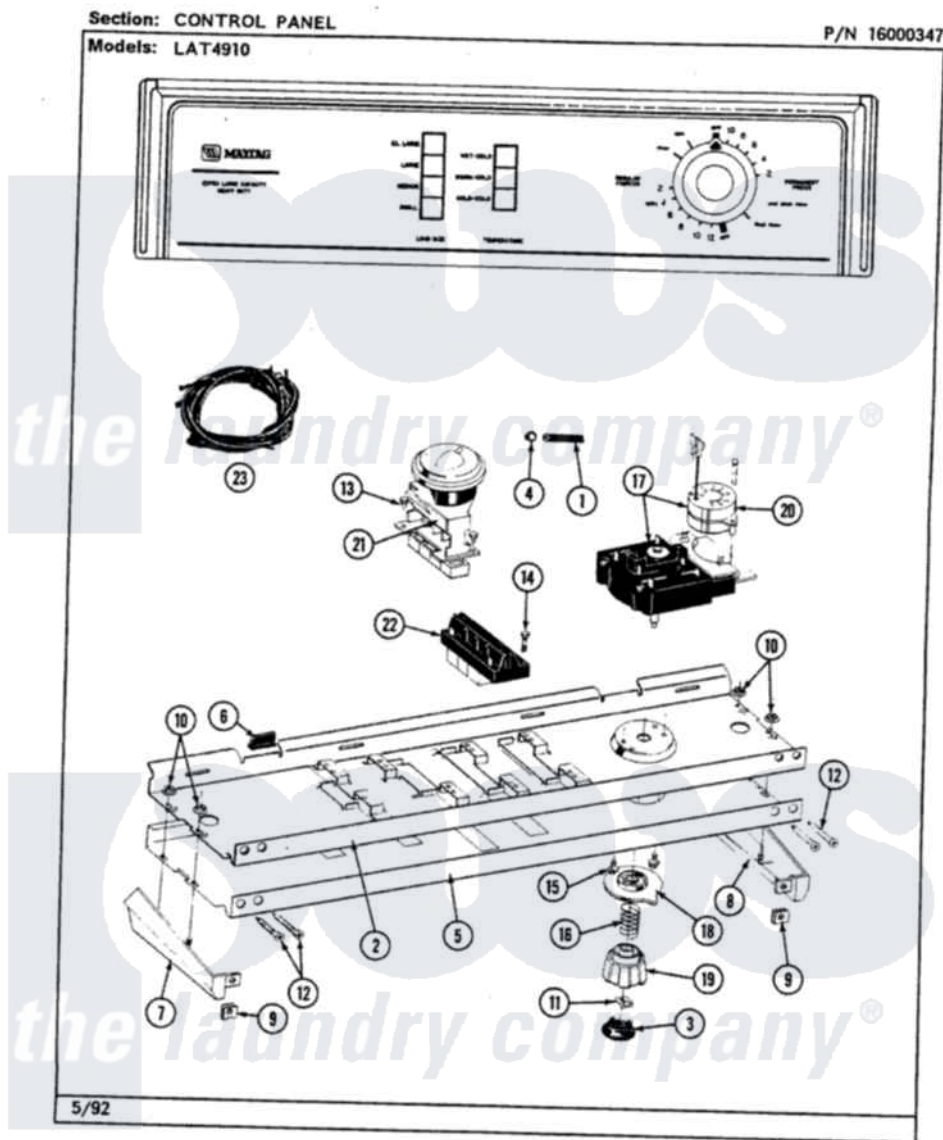

Maytag LAT4910AAW 04 - CONTROL PANEL

2

Maytag [Residential Maytag LAT4910AAW Washer Parts](#) Parts Diagram 04 - CONTROL PANEL
Click on the part number to view part

Item	Original Part Number	Replaced By	Status	Part Description
1	212942	22001619		Tube, Water Level Switch
2	214818			Back Up Plate
3	215821		Not Available	CAP, KNOB
4	410296	596669		Clamp, Manifold
5	207397		Not Available	CONTROL PANEL
6	214897			Pad, Control Panel
7	207215		Not Available	END CAP LH
8	207216		Not Available	END CAP RH
9	214894			Fastener, End Cap
10	214872			Palnut, End Cap Note: Nut, Lamp Holder
11	211605			Bezel, Timer Dial
12	210932			Screw, No.8 X 9/16 Ctsk Note: Screw, Inlet Duct
13	211168	W10139210		Screw, 8-18 X 5/16
14	213117	67006908		Screw, Ice Rack
15	213966	3400014		Screw

16	211065		Spring, Index Wheel
17	207379		Timer
18	215827	Not Available	TIMER DIAL SKIRT
19	215828		Knob, Timer
20	205033	22205033	Motor- Tim
21	207361		4 Level Pressure Switch
22	207368	Not Available	TEMP CONTROL SWITCH - 3 BUTTON
23	207383		Wire Harness