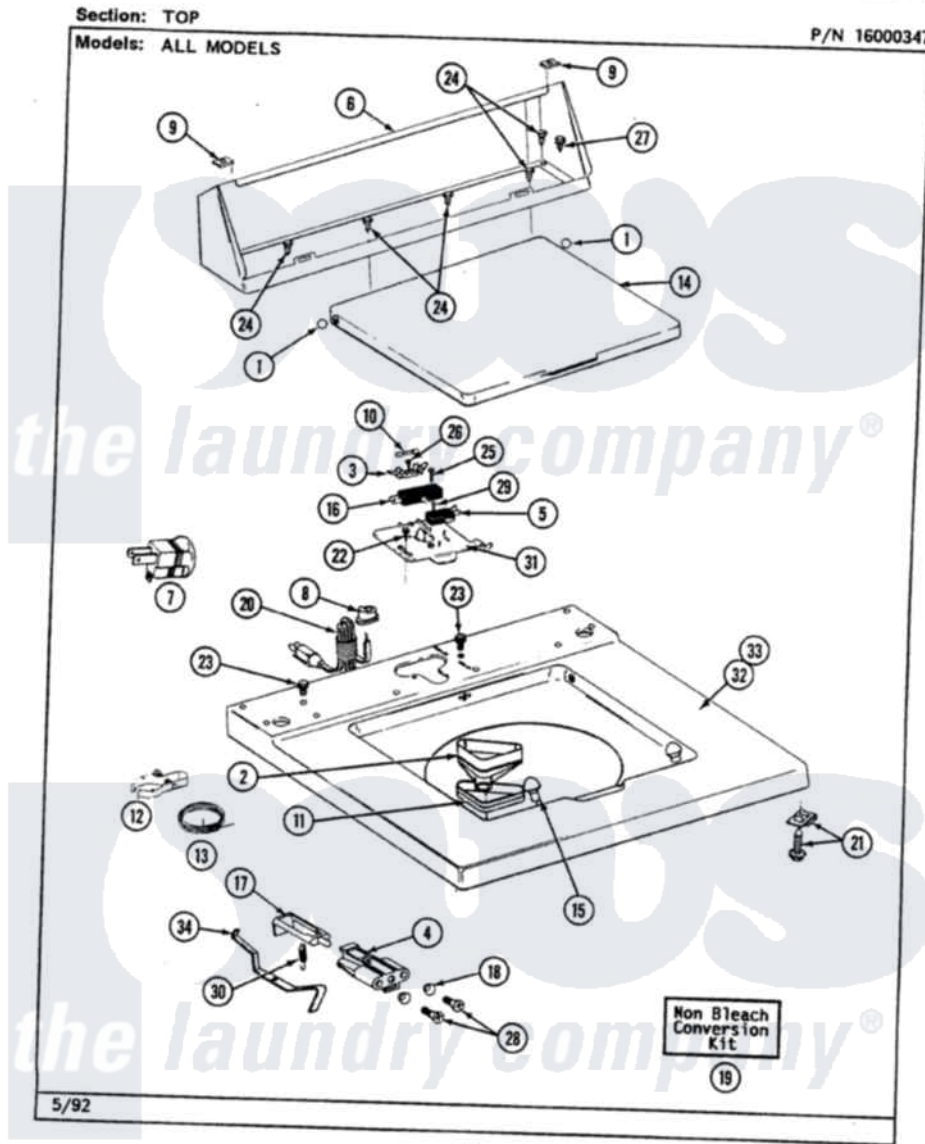

Maytag LAT4910AAW 05 - TOP

Maytag [Residential Maytag LAT4910AAW Washer Parts](#) Parts Diagram 05 - TOP
 Click on the part number to view part

Item	Original Part Number	Replaced By	Status	Part Description
1	211726			Hinge, Ball Lid
2	215577			Bleach Inlet White
3	207167			Block, Fuse
4	214279	204968		Plunger And Bracket Assembly--W
5	207166			Switch, Check
6	205635			Console
7	Y201808			Converter
8	211881			Grommet, Cord Part Not Used-Gas Models Only
9	215075			Fastener, Control Panel To Console
10	207168	22001682		Switch Assembly, Lid W/4amp Fuse
11	214436			Gasket
12	301548			Clamp, Ground Wire
13	311155			Ground Wire And Clamp
14	216073			LID (WHITE)

15	212716		Bumper, Lid
16	205415	279347	Switch-Lid
17	215700		Not Available
18	211500		LID SWITCH PLUNGER
19	205997		Washer, Bracket To Top Cover
20	204590		Non-Bleach Conversion Kit
21	204445		Cord, Power
22	207159	489355	Screw And Fastener Assembly
23	210186	3370225	Screw, 8 X 1/2
24	211294	90767	Screw
25	213501		Screw, 8A X 3/8 HeX Washer Head Tapping
26	215705	Y311711	Screw, No.6-20 X 1-1/8 Inch
27	Y313559		Screw, Fuse Block
28	910182	25-7809	Screw
29	912012	3400409	Screw, No.6-20 1/2 Flthd Torx
30	213720		Screw
31	Y215699	22001678	Spring, Lid Switch
32	207170		Bracket, Switch And Fuse
34	215704		Top Cover
			Lever, Unbalance