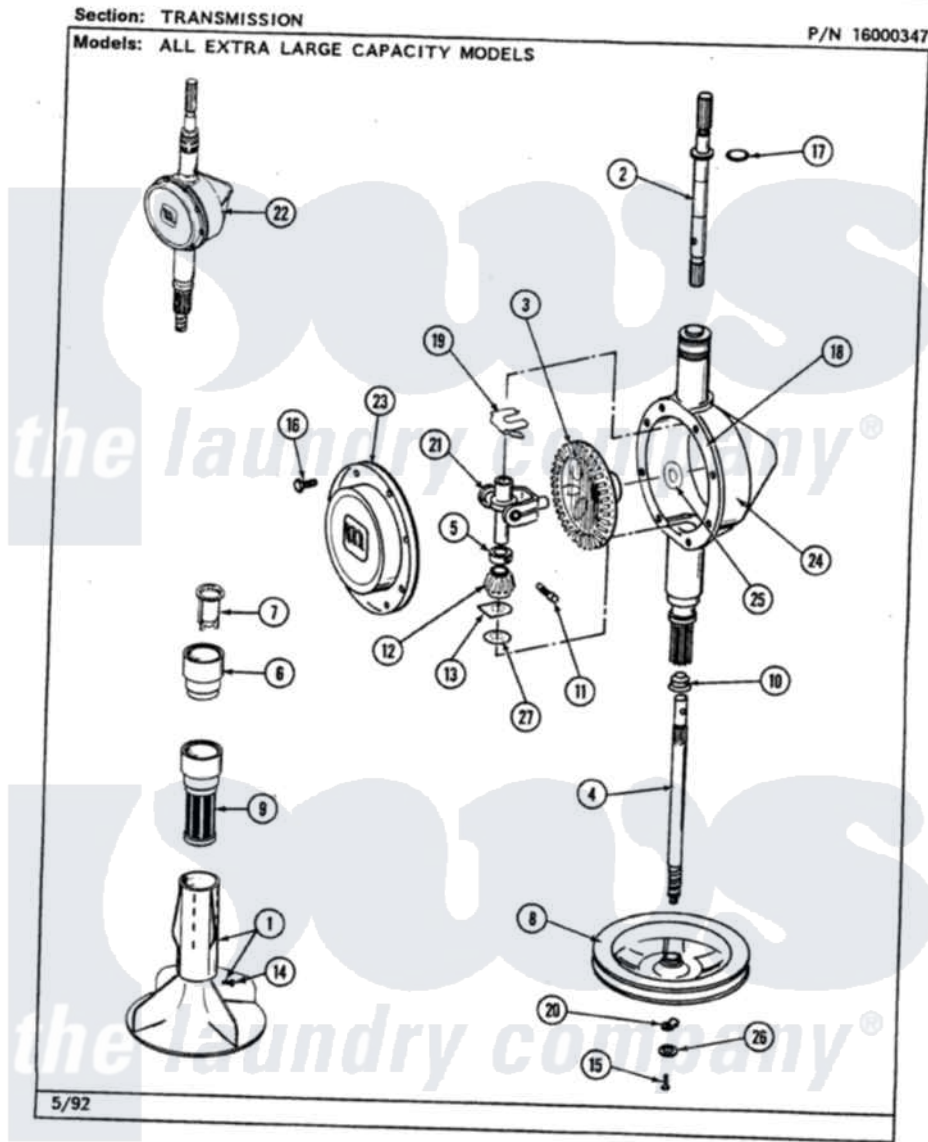

Maytag LAT4910AAW 06 - TRANSMISSION

42

Maytag [Residential Maytag LAT4910AAW Washer Parts](#) Parts Diagram 06 - TRANSMISSION
Click on the part number to view part

Item	Original Part Number	Replaced By	Status	Part Description
1	207228			Agitator W/Lock Screw
2	207153	6-2097820		Kit- Shaft
3	206713	6-2067130		Gear- Beve
4	215410	12001450		Ctr Shaft W/Collar Andkeeper- Dp
5	215415		Not Available	COLLAR, LOWER
7	215733			Dispensing Cup
8	211059	6-2301530		Pulley
9	207426			Lint Filter Deep
10	206602	207843		Lip Seal Repair Kit
11	Y206629			Pin, Collar
12	215401	W10221114		Pinion
13	215395			Plate, Clutch
14	206478		Not Available	SCREW & WASHER FOR AGITATOR
15	211375	681582		Screw
16	215417		Not Available	SCREW, TRANSMISSION

17	210690		COVER
18	Y058700	675652	Seal, Rubber
19	215581		Adhesive
20	211089		Spring, Agitator Shaft
21	206685	6-2066850	Lug, Stop Pulley
22	206707	6-2097750	Yoke
23	206628		Trans Dee
24	206624	6-2097750	Cover, Transmission
25	215394		Trans Dee
26	211090	22003555	Washer, Bevel Gear
27	211483	6-2114830	Washer, Stop Lug
			Washer- SP