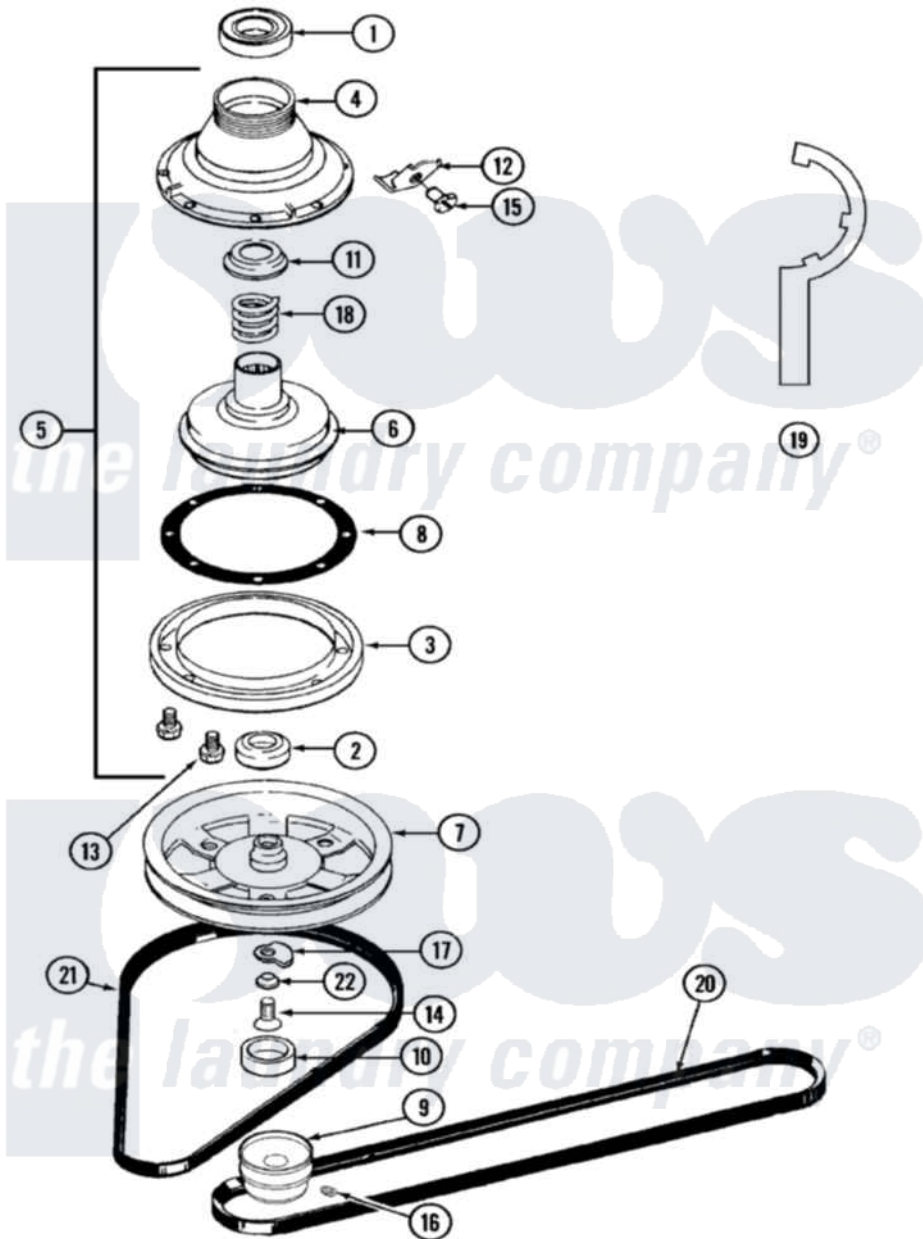

Maytag LAT4914AAL 03 - CLUTCH, BRAKE & BELTS

Maytag Residential Maytag LAT4914AAL Washer Parts Parts Diagram 03 - CLUTCH, BRAKE & BELTS
 Click on the part number to view part

Item	Original Part Number	Replaced By	Status	Part Description
1	Y200720	22003441		Bearing, Rear
2	200835			Bearing, Brake Rotor
3	211043	6-2011900		Brake Asse
4	211045	6-2011900		Brake Asse
5	201190	6-2011900		Brake Asse
6	201126	6-2011900		Brake Asse
7	211059	6-2301530		Pulley
8	211042	6-2011900		Brake Asse
9	200816	6-2008160		Pulley- MO
10	210038			Button Marker
11	211039	6-2011900		Brake Asse
12	213325			Clip, Retaining
13	211000			SCREW, BRAKE DRUM (HEX HEAD)
14	211375	681582		Screw
15	213326			Bolt, Sems Retaining Clip
16	Y053241			Set Screw, Motor Pulley

17	211089		Lug, Stop Pulley
18	211041	6-2011900	Brake Asse
19	Y038315	038315	Tool
20	211124		Part Not Used
21	211125		V Belt, Drive Pulley
22	211090	22003555	Washer, Stop Lug