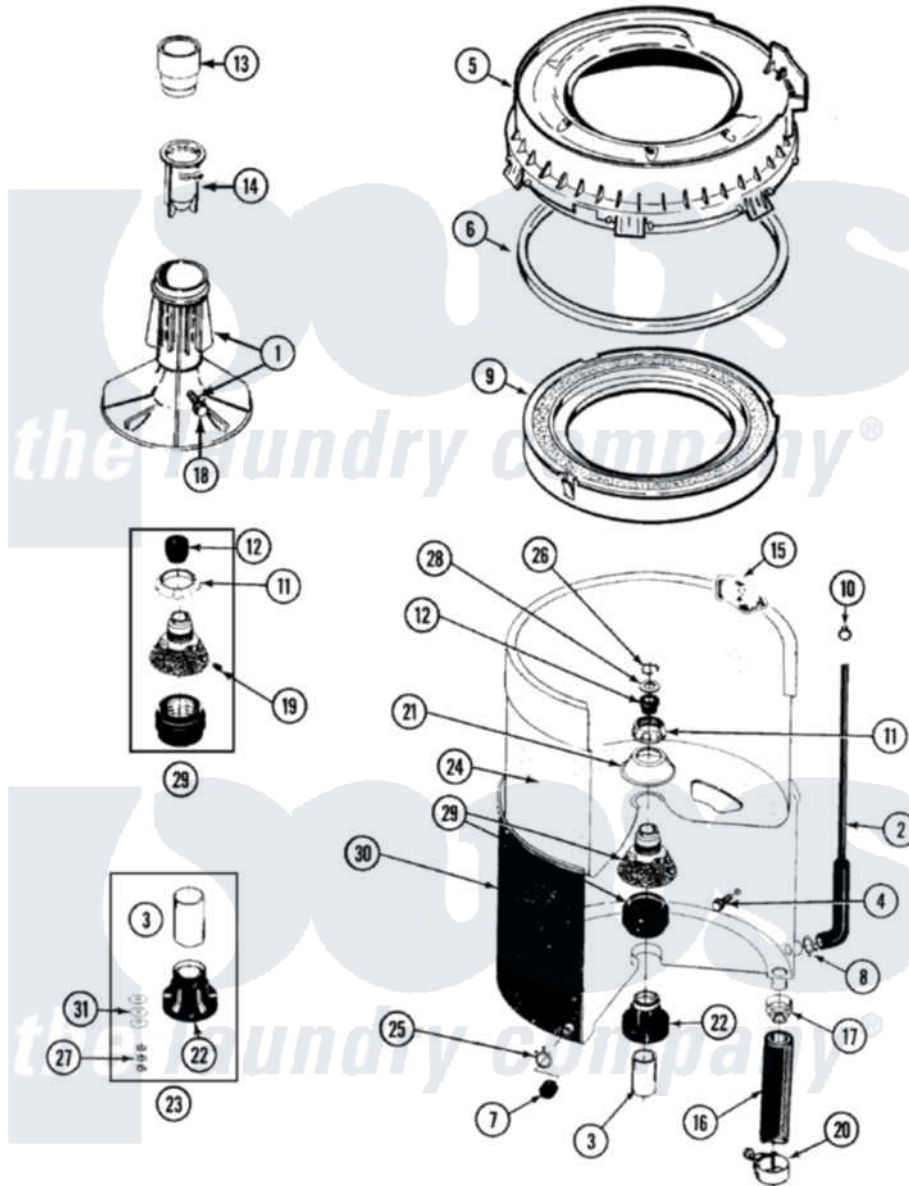

Maytag LAT4914AAL 07 - TUB

Maytag [Residential Maytag LAT4914AAL Washer Parts](#) Parts Diagram 07 - TUB
 Click on the part number to view part

Item	Original Part Number	Replaced By	Status	Part Description
1	207228			Agitator W/Lock Screw
2	22001036	22001619		Tube, Water Level Switch
3	211130			Bearing Liner, Tub Bearing
4	200744	W10175939		Bolt
"	205254	W10175938		Bolt
5	22001299			Tub Cover And Gasket Assembly
6	Y22001201	22001007		Gasket, Cover To Tub
7	214725			Cap For Spout-Outer Tub
8	211641			Clamp, 1-1/16"
9	22001142			Ring, Balance
10	410296	596669		Clamp, Manifold
11	211047	6-2110472		Nut- Clamp
12	Y0A4298	6-0A57420		Seal- Agitator
13	22001295			Housing, Dispenser
14	22001294			Cup, Dispensing
15	207219			Filter, Self-Cleaning

16	213045		Hose, Outer Tub Part Not Used
17	201011	285655	Clamp, Hose
18	206478		Not Available
19	211618	22001423	Set Screw, Mounting Stem
20	202574	3367052	Clamp, Hose
21	211210		Washer, Clamping Nut
22	200824	6-2040130	Tub Bearin
23	204013	6-2040130	Tub Bearin
24	22001139		Tub, Inner
25	214739	596669	Clamp, Manifold
26	Y015667		Retaining Ring
27	Y054867		Washer, Lock
28	Y015666		Washer, Retaining -
29	204012	6-2095720	Mounting S
30	22001114		Not Available
31	211100		TUB, OUTER (EX. LARGE)
			Washer, Outer Tub