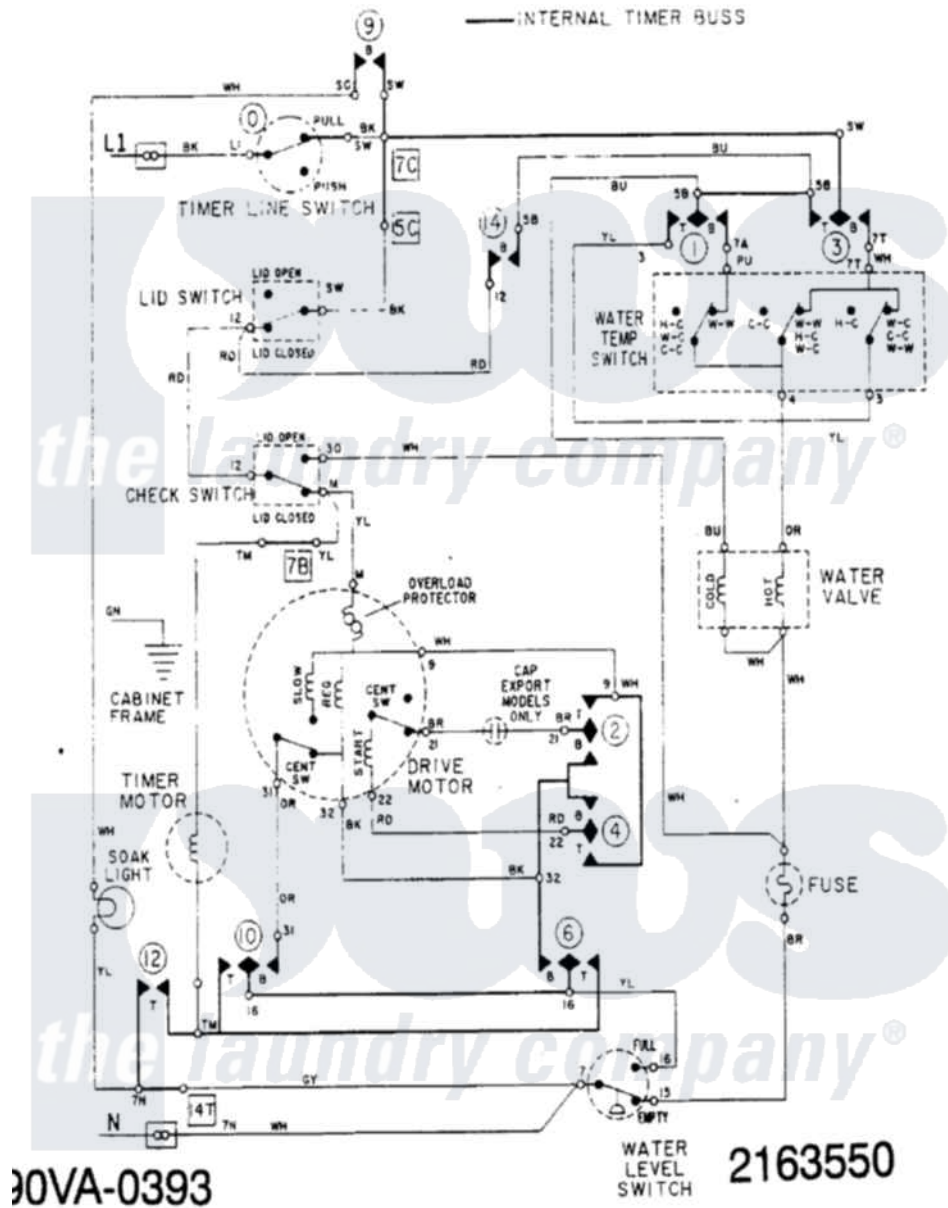

Maytag LAT4914AAL 08 - WIRING INFORMATION

Maytag Residential Maytag LAT4914AAL Washer Parts Parts Diagram 08 - WIRING INFORMATION
 Click on the part number to view part

Item	Original Part Number	Replaced By	Status	Part Description
NI	15001003		Not Available	WIRING INFORMATION