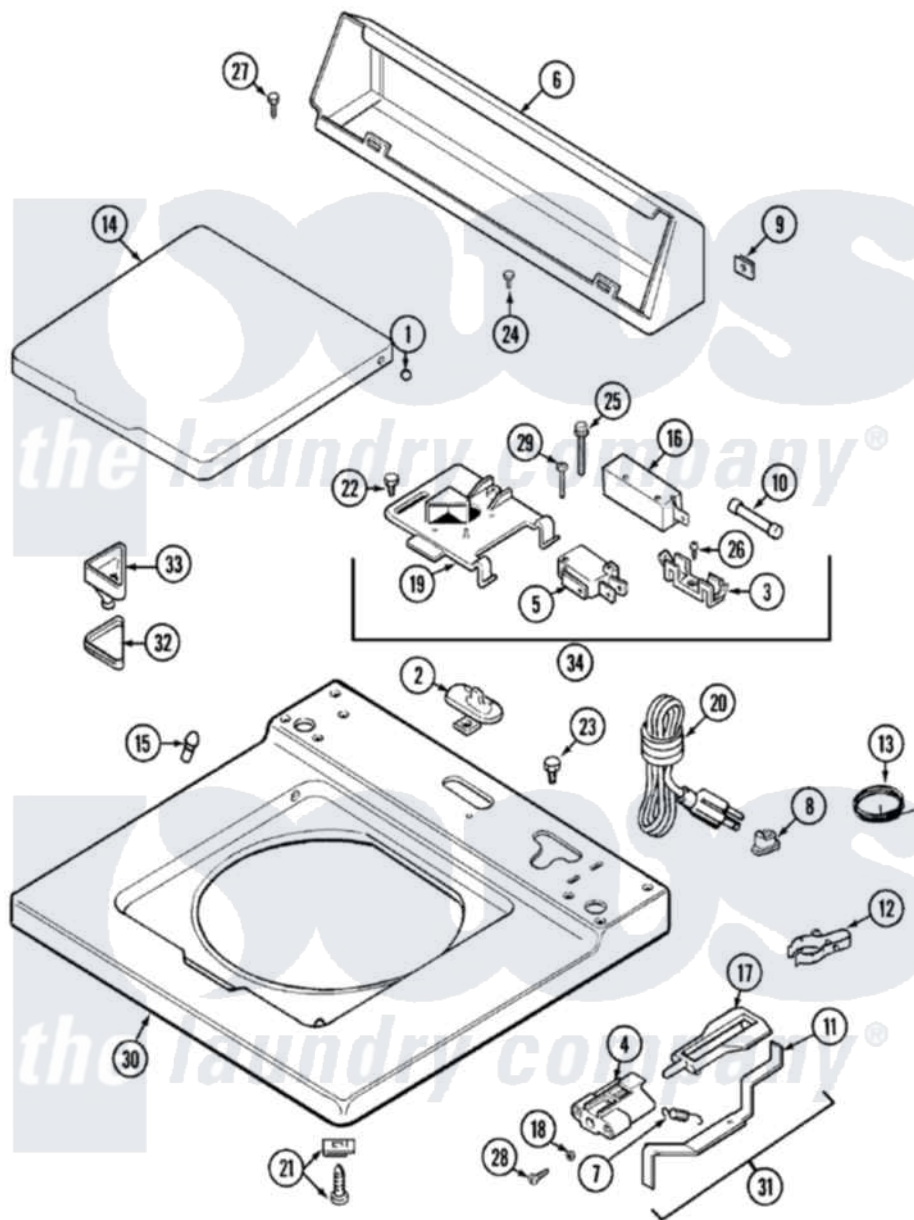

Maytag LAT4915AAE 05 - TOP

Maytag [Residential Maytag LAT4915AAE Washer Parts](#) Parts Diagram 05 - TOP
 Click on the part number to view part

Item	Original Part Number	Replaced By	Status	Part Description
1	211726			Hinge, Ball Lid
2	207159	489355		Screw, 8 X 1/2
"	22001298			Cap, Top Cover
3	207167			Block, Fuse
4	216256		Not Available	BRACKET, UNBALANCE
5	207166			Switch, Check
6	205635			Console
7	213720			Spring, Lid Switch
8	211881			Grommet, Cord Part Not Used-Gas Models Only
9	215075			Fastener, Control Panel To Console
10	207168	22001682		Switch Assembly, Lid W/4amp Fuse
11	22001136			Lever, Unbalance
12	301548			Clamp, Ground Wire
13	204807			Ground Wire, Supp. Plite To Top Cover

14	22001028	22001893	Lid
"	22001206	22001893	Lid
15	212716		Bumper, Lid
16	205415	279347	Switch-Lid
17	216255		Plunger, Lid Switch
18	211500		Washer, Bracket To Top Cover
19	Y215699	22001678	Bracket, Switch And Fuse
20	208194	22003062	Cord, Power
21	204445		Screw And Fastener Assembly
22	207159	489355	Screw, 8 X 1/2
23	315483	3370225	Screw
24	216423	3370225	Screw
25	213501		Screw, No.6-20 X 1-1/8 Inch
26	Y311711		Screw, Fuse Block
27	Y313559		Screw
28	910182	25-7809	Screw, No.6-20 1/2 Flthd Torx
29	22001352		Screw, Check Switch
30	22001119		Top, Main
31	22001311		Unbalance Lever Assembly
32	215374	Not Available	GASKET FOR BLEACH CUP
33	22001202	22001006	Cup, Bleach
34	207176	22001682	Switch Assembly, Lid W/4amp Fuse