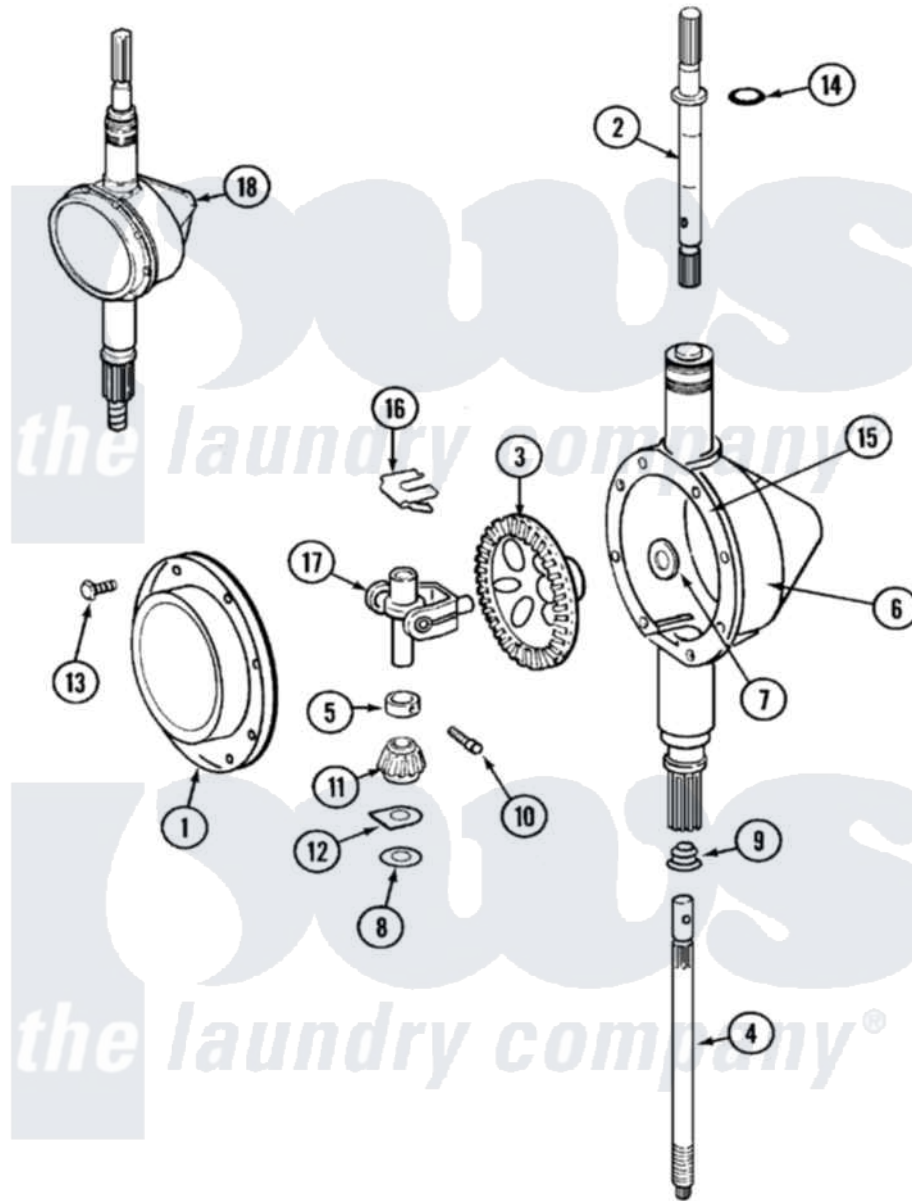

Maytag LAT4915AAE 06 - TRANSMISSION

Maytag Residential Maytag LAT4915AAE Washer Parts Parts Diagram 06 - TRANSMISSION
 Click on the part number to view part

Item	Original Part Number	Replaced By	Status	Part Description
1	206628			Cover, Transmission
2	207153	6-2097820		Kit- Shaft
3	206713	6-2067130		Gear- Beve
4	215410	12001450		Ctr Shaft W/Collar Andkeeper- Dp
5	215415		Not Available	COLLAR, LOWER
6	206624	6-2097750		Trans Dee
7	215394			Washer, Bevel Gear
8	211483	6-2114830		Washer- SP
9	206602	207843		Lip Seal Repair Kit
10	Y206629			Pin, Collar
11	215401	W10221114		Pinion
12	215395			Plate, Clutch
13	215417		Not Available	SCREW, TRANSMISSION COVER
14	210690			Seal, Rubber
15	Y058700	675652		Adhesive

16

[215581](#)

Spring, Agitator Shaft

17

206685

[6-2066850](#)

Yoke

18