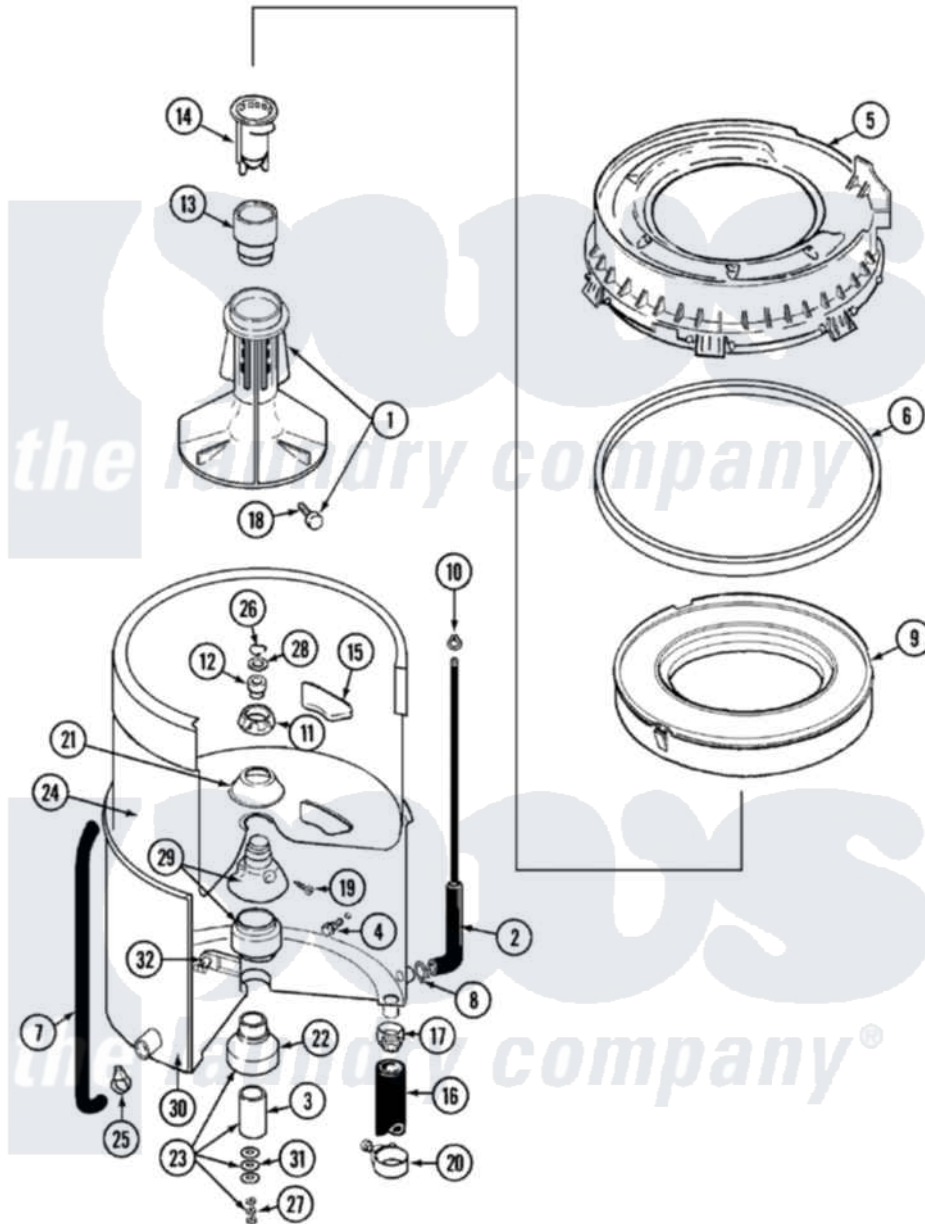

Maytag LAT4915AAE 07 - TUB

Maytag [Residential Maytag LAT4915AAE Washer Parts](#) Parts Diagram 07 - TUB
 Click on the part number to view part

Item	Original Part Number	Replaced By	Status	Part Description
1	207228			Agitator W/Lock Screw
2	22001036	22001619		Tube, Water Level Switch
3	211130			Bearing Liner, Tub Bearing
4	200744	W10175939		Bolt
"	205254	W10175938		Bolt
5	22001299			Tub Cover And Gasket Assembly
6	Y22001201	22001007		Gasket, Cover To Tub
7	22001320			Tube, Bleach
8	211641			Clamp, 1-1/16"
9	22001142			Ring, Balance
10	410296	596669		Clamp, Manifold
11	211047	6-2110472		Nut- Clamp
12	Y0A4298	6-0A57420		Seal- Agitator
13	22001295			Housing, Dispenser
14	22001294			Cup, Dispensing
15	207219			Filter, Self-Cleaning

16	213045		Hose, Outer Tub Part Not Used
17	201011	285655	Clamp, Hose
18	206478		Not Available
19	211618	22001423	Set Screw, Mounting Stem
20	202574	3367052	Clamp, Hose
21	211210		Washer, Clamping Nut
22	200824	6-2040130	Tub Bearin
23	204013	6-2040130	Tub Bearin
24	22001139		Tub, Inner
25	205161	489503	Clamp
26	Y015667		Retaining Ring
27	Y054867		Washer, Lock
28	Y015666		Washer, Retaining -
29	204012	6-2095720	Mounting S
30	22001114		Not Available
31	211100		TUB, OUTER (EX. LARGE)
32	214434		Washer, Outer Tub
			Spout, Deflector