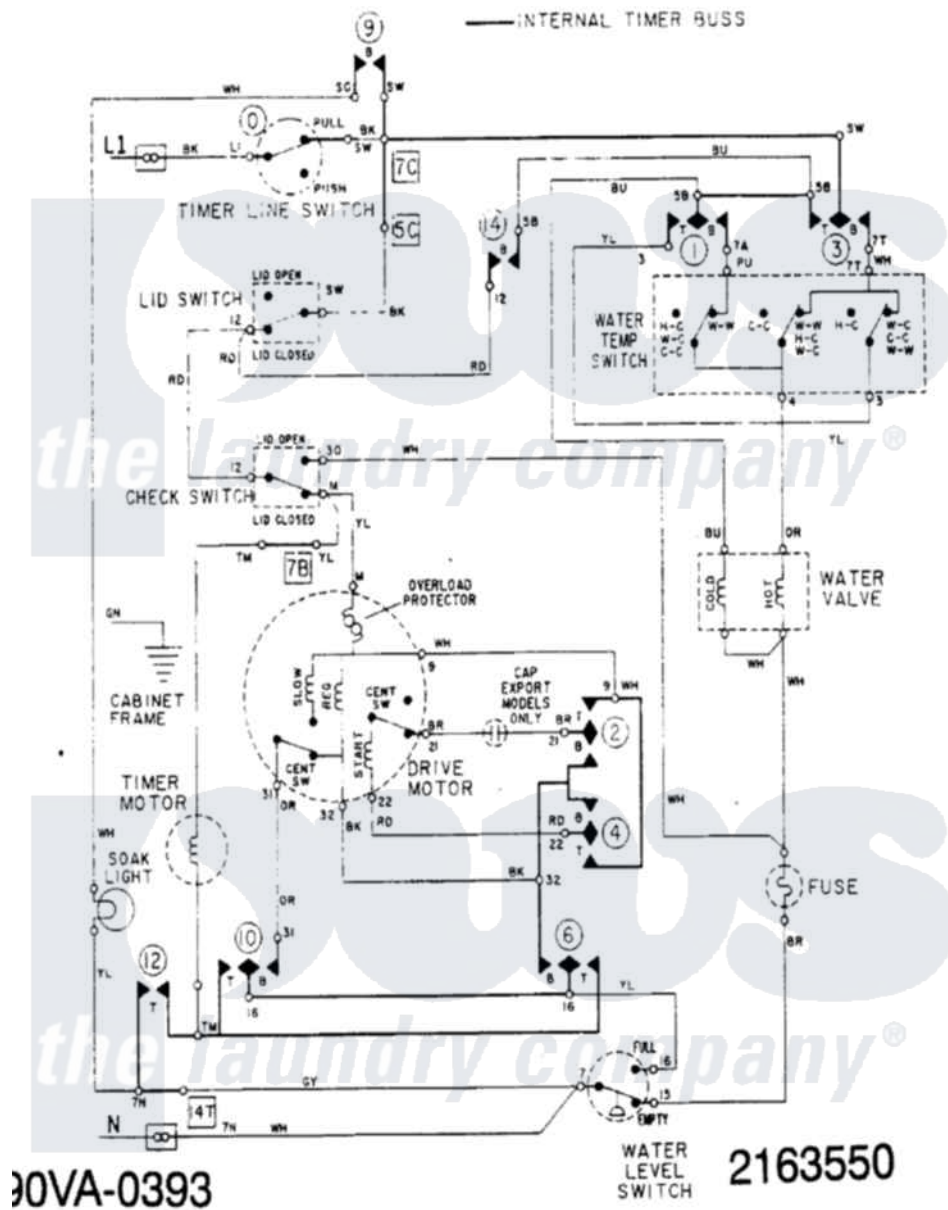

# Maytag LAT4915AAE 08 - WIRING INFORMATION

Maytag [Residential Maytag LAT4915AAE Washer Parts](#) Parts Diagram 08 - WIRING INFORMATION  
 Click on the part number to view part

Item	Original Part Number	Replaced By	Status	Part Description
NI	15001003		Not Available	WIRING INFORMATION